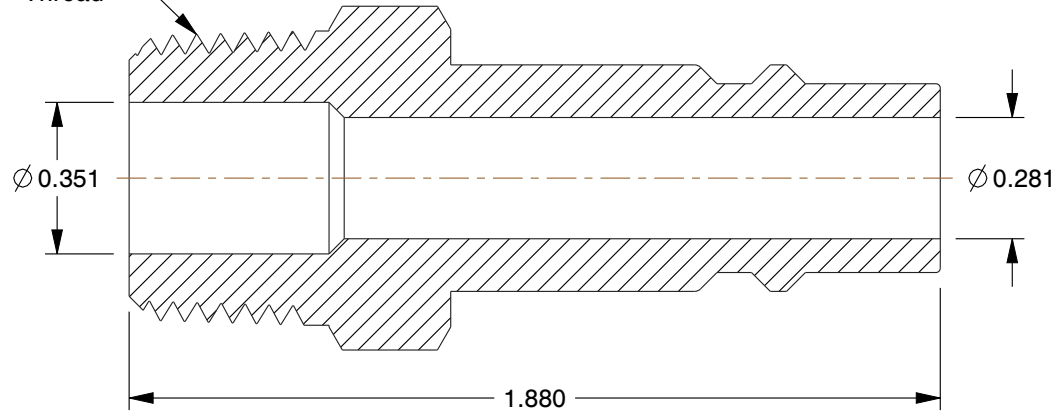

3/8 MNPT
Thread

NOTES:

1. HOSE CONNECTION : (M)NPT
2. INTERCHANGE TYPE : ARO
3. MAX. PRESSURE : 300 psi
4. MATERIAL : Stainless Steel
5. SEALS : HNBR
6. TEMP. RANGE : -40° to 200°F

COMPONENT	Quick Coupler Plug
------------------	--------------------