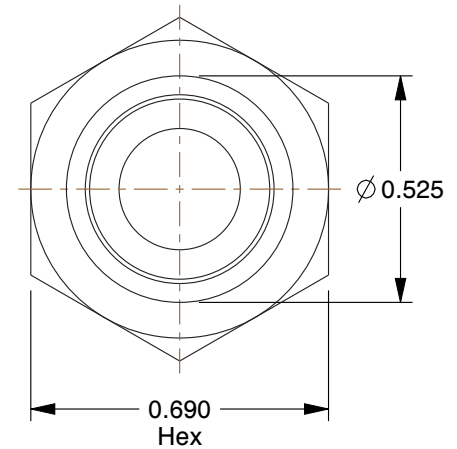

3/8 MNPT
Thread

NOTES:

1. HOSE CONNECTION : (M)NPT
2. INTERCHANGE TYPE : ARO
3. MAX. PRESSURE : 300 psi
4. MATERIAL : Stainless Steel
5. SEALS : HNBR
6. TEMP. RANGE : -40° to 200°F

COMPONENT	Quick Coupler Plug
------------------	--------------------