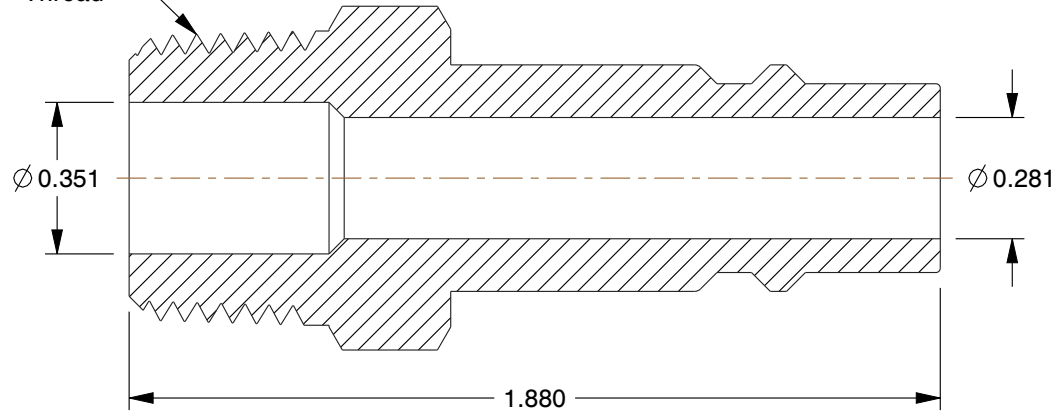

3/8 MNPT
Thread

NOTES:

1. HOSE CONNECTION : (M)NPT
2. INTERCHANGE TYPE : Industrial
3. MAX. PRESSURE : 300 psi
4. MATERIAL : Stainless Steel
5. SEALS : Buna-N
6. TEMP. RANGE : -40° to 150°F

COMPONENT	Quick Coupler Plug	
30E551	UNIT	INCH
	SHEET	1 of 1
	Coupler Plug, (M)NPT, 3/8, 304 SS	
	SCALE	2.25