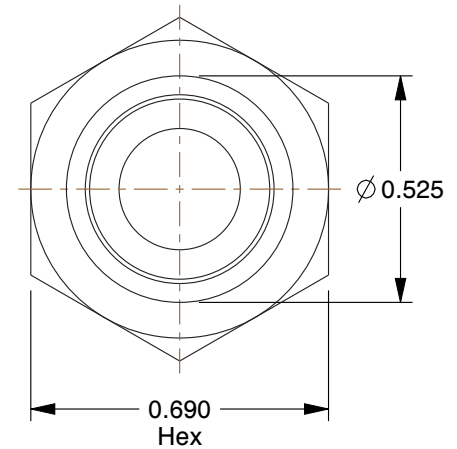

3/8 MNPT
Thread

NOTES:

1. HOSE CONNECTION : (M)NPT
2. INTERCHANGE TYPE : Industrial
3. MAX. PRESSURE : 300 psi
4. MATERIAL : Stainless Steel
5. SEALS : Buna-N
6. TEMP. RANGE : -40° to 150°F

COMPONENT	Quick Coupler Plug	
30E551	UNIT	INCH
	SHEET	1 of 1
	Coupler Plug, (M)NPT, 3/8, 304 SS	
	SCALE	2.25