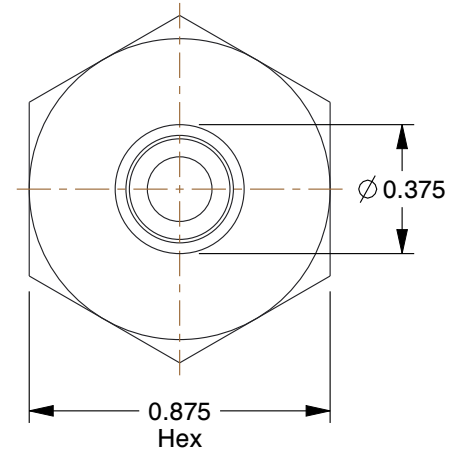

1/2 MNPT
Thread

NOTES:

1. HOSE CONNECTION : (M)NPT
2. INTERCHANGE TYPE : Industrial
3. MAX. PRESSURE : 300 psi
4. MATERIAL : Stainless Steel
5. SEALS : Buna-N
6. TEMP. RANGE : -40° to 150°F

COMPONENT	Quick Coupler Plug
------------------	--------------------