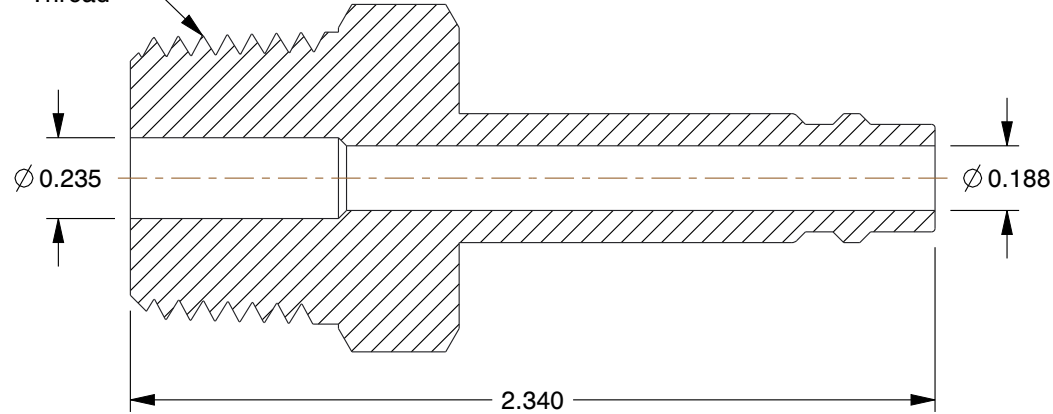

1/2 MNPT
Thread

NOTES:

1. HOSE CONNECTION : (M)NPT
2. INTERCHANGE TYPE : Industrial
3. MAX. PRESSURE : 300 psi
4. MATERIAL : Stainless Steel
5. SEALS : Buna-N
6. TEMP. RANGE : -40° to 150°F

COMPONENT	Quick Coupler Plug
------------------	--------------------

30E550
Coupler Plug, (M)NPT, 1/4, 304 SS

UNIT	INCH
SHEET	1 of 1