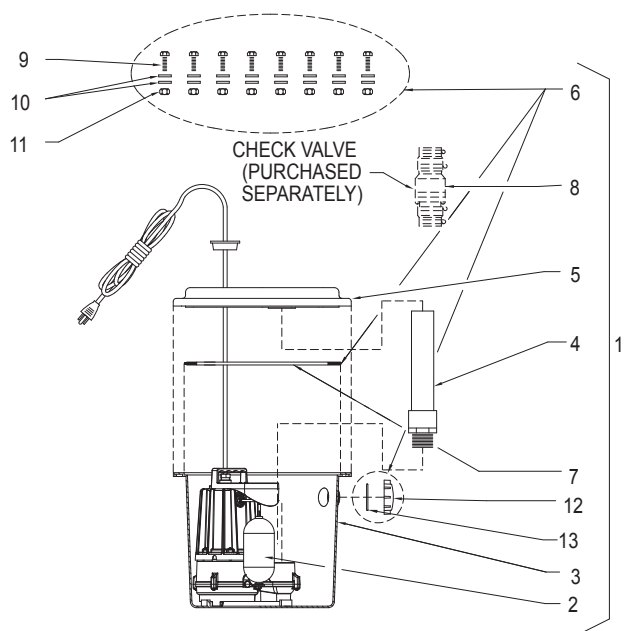

# Illustrated Parts Breakdown

MODELS			105, 110, 115, 120	131	104
ITEM	DESCRIPTION	QTY	08/00 thru Current	01/02 thru Current	08/00 thru Current
1	Drain Pump	1	105-0001	131-0001	104-0005
			110-0001	N/A	N/A
			115-0001	N/A	N/A
			120-0001	N/A	N/A
2	Pump - M72 (115V)	1	N/A	N/A	72-0001
	Pump - M53 (115V)		007917	N/A	N/A
	Pump - M53/25' cord (115V)		152119	N/A	N/A
	Pump - M53/35' cord (115V)		152120	N/A	N/A
	Pump - M55 (115V)		007918	N/A	N/A
	Pump - M57 (115V)		007919	N/A	N/A
	Pump - M59 (115V)		007920	N/A	N/A
	Pump - M98 (115V)		N/A	007921	N/A
3	Basin - Tank	1	013017	013017	013017
4	Discharge Tube	1	013732	014759	013732
5	Basin - Lid	1	013018	013018	013018
6	Hardware Pack	1	013731	013731	013731
7	Basin Seal	1	N/A*	N/A*	N/A*
8	Unicheck	1	30-0181	30-0181	30-0181
9	¼ - 20X1" lg. RHM Screw S.S.	8	N/A*	N/A*	N/A*
10	¼ - Flat Washer S.S.	16	N/A*	N/A*	N/A*
11	¼ - 20 Hex. Hd. Nut - S.S.	8	N/A*	N/A*	N/A*
12	Pipe Cap w/o-ring	1	N/A*	N/A*	N/A*
13	O-Ring	1	N/A*	N/A*	N/A*

\*When ordering this item order the hardware pack item #6.

**Drain Pump 105 Pictured**

SK2008A

**Drain Pump 104 Pictured**

SK2008B