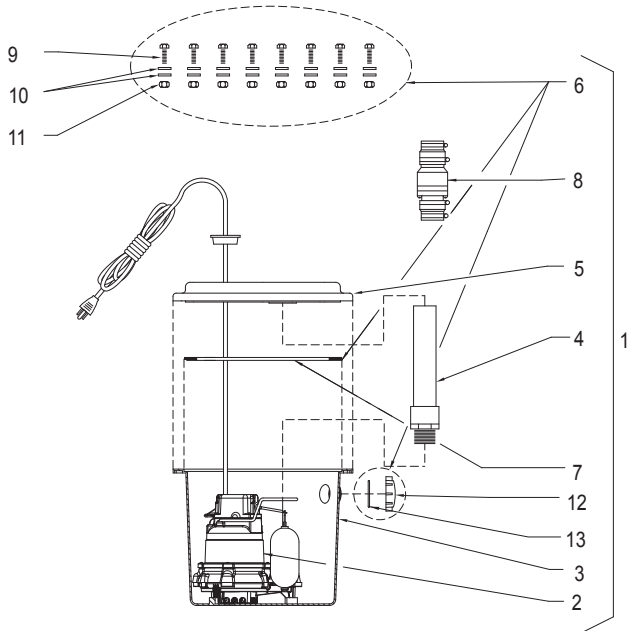

# Illustrated Parts Breakdown

MODELS			105, 110, 115, 120	131	104
ITEM	DESCRIPTION	QTY	08/00 thru Current	01/02 thru Current	08/00 thru Current
1	Drain Pump	1	105-0001	131-0001	104-0005
			110-0001	N/A	N/A
			115-0001	N/A	N/A
			120-0001	N/A	N/A
2	Pump - M72 (115V)	1	N/A	N/A	72-0001
	Pump - M53 (115V)		007917	N/A	N/A
	Pump - M53/25' cord (115V)		152119	N/A	N/A
	Pump - M53/35' cord (115V)		152120	N/A	N/A
	Pump - M55 (115V)		007918	N/A	N/A
	Pump - M57 (115V)		007919	N/A	N/A
	Pump - M59 (115V)		007920	N/A	N/A
	Pump - M98 (115V)		N/A	007921	N/A
3	Basin - Tank	1	013017	013017	013017
4	Discharge Tube	1	013732	014759	013732
5	Basin - Lid	1	013018	013018	013018
6	Hardware Pack	1	013731	013731	013731
7	Basin Seal	1	N/A*	N/A*	N/A*
8	Unicheck	1	30-0181	30-0181	30-0181
9	¼ - 20X1" lg. RHM Screw S.S.	8	N/A*	N/A*	N/A*
10	¼ - Flat Washer S.S.	16	N/A*	N/A*	N/A*
11	¼ - 20 Hex. Hd. Nut - S.S.	8	N/A*	N/A*	N/A*
12	Pipe Cap w/o-ring	1	N/A*	N/A*	N/A*
13	O-Ring	1	N/A*	N/A*	N/A*

\*When ordering this item order the hardware pack item #6.

**Drain Pump 105 Pictured**

SK2008A

**Drain Pump 104 Pictured**

SK2008B