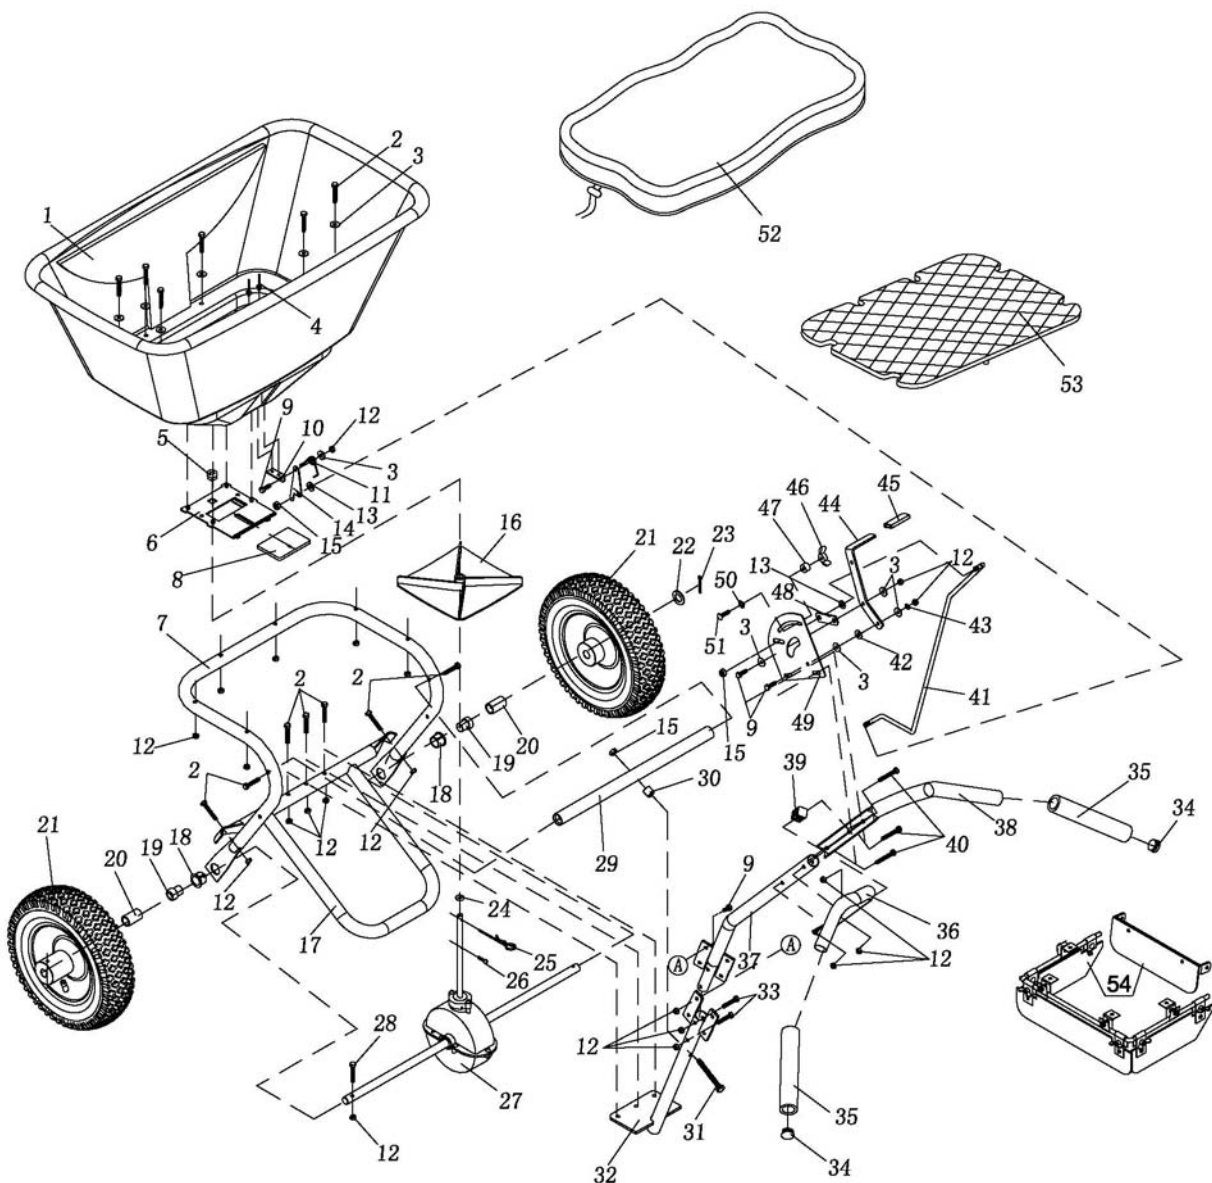

Esparcidor de Sal de Amplio Alcance de 70 Lb.

Para las Piezas de Reparación, llame al 1-800-323-0620

24 horas al día - 365 días al año

Por favor proporcione los siguientes datos:

- Número de Modelo
- Número de Serie (si existe)
- Descripción y número de piezas que aparecen en la lista de piezas

Figura 1 – Ilustración de Piezas de Reparación para el Modelo 10F636