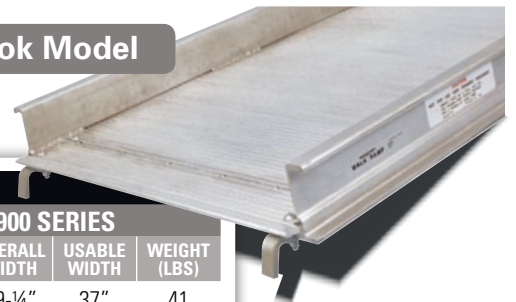

APRON MODEL SPECIFICATIONS											
NOMINAL LENGTHS	MAX HEIGHT RANGE	ACTUAL LENGTH	RATED CAPACITY (LBS)	2,900 SERIES				3,900 SERIES			
				P/N	OVERALL WIDTH	USABLE WIDTH	WEIGHT (LBS)	P/N	OVERALL WIDTH	USABLE WIDTH	WEIGHT (LBS)
3'	9"	36"	3,000	VR29032	28-3/4"	26-1/4"	36	VR39032	39-1/4"	37"	43
4'	12"	45"	3,000	VR29042	28-3/4"	26-1/4"	41	VR39042	39-1/4"	37"	53
5'	18"	63"	3,000	VR29052	28-3/4"	26-1/4"	54	VR39052	39-1/4"	37"	67
6'	21"	72"	2,800	VR29062	28-3/4"	26-1/4"	57	VR39062	39-1/4"	37"	76
7'	27"	90"	2,800	VR29072	28-3/4"	26-1/4"	72	VR39072	39-1/4"	37"	90
8'	31"	99"	2,500	VR29082	28-3/4"	26-1/4"	78	VR39082	39-1/4"	37"	98
9'	34"	108"	2,500	VR29092	28-3/4"	26-1/4"	86	VR39092	39-1/4"	37"	108
10'	37"	117"	2,200	VR29102	28-3/4"	26-1/4"	93	VR39102	39-1/4"	37"	114
12'	46"	144"	1,900	VR29122	28-3/4"	26-1/4"	110	VR39122	39-1/4"	37"	139
14'	52"	162"	1,600	VR29142	28-3/4"	26-1/4"	123	VR39142	39-1/4"	37"	151
16'	61"	189"	1,000	VR29162	28-3/4"	26-1/4"	147	VR39162	39-1/4"	37"	176

Hook Model