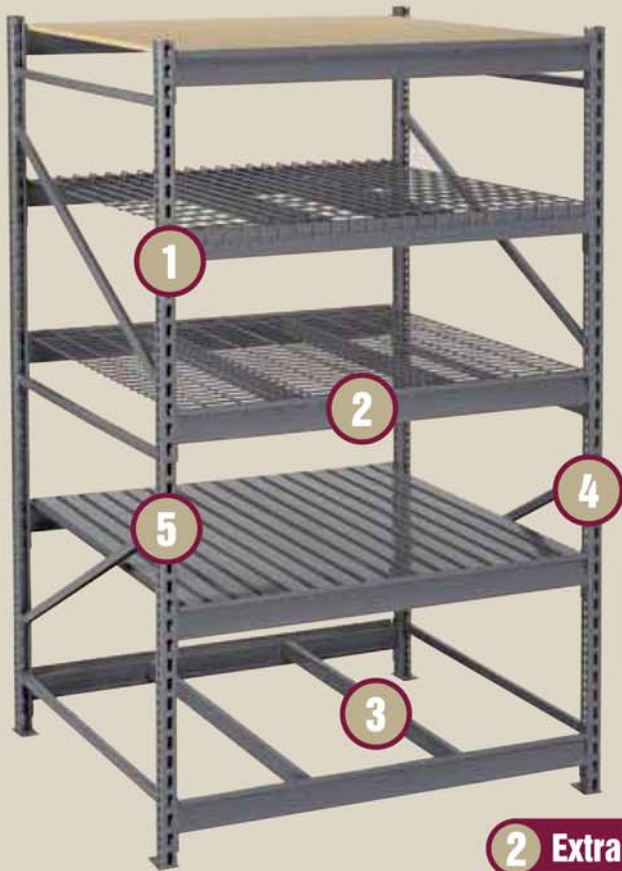

Bulk Storage Rack

Big and Heavy Storage

Here's a great solution for storing bulky items. Tennsco's Bulk Storage Rack has shelf capacities between 2,150 and 4,150 pounds (depending on shelf size). Upright assemblies are pre-welded for strength and will support up to 17,000 pounds, based on 24" centers. Choose from two styles of beams which use a unique tapered finger design to lock into the uprights on 2" centers. Deck supports span between beams and can be positioned as needed on 6" centers. Construct units from four widths (48", 60", 72" & 96"), five depths (24", 30", 36", 42" & 48") and seven heights (72", 84", 96", 120", 144", 168" & 192"). Choose from corrugated steel, particleboard and wire decking. This product is Tennsco's fastest and easiest shelving to assemble.

Easy to Assemble; Easy to Reconfigure

Tennsco Bulk Shelving offers easy adjustability and expandability to fit your specific storage needs for today AND tomorrow.

1 Assembles Easily

Bulk storage units go together fast and easy — beams simply slide into place. Assembly takes less than half the time of most other shelving products.

2 Extra Strength

Our standard Rolled Formed Steel Beams provide added strength at front and rear of shelf edges.

3 Shelf Support Options

Optional Box Beam is used to hold wire decking and is reinforced with a box beam brace.

4 Economical

Adjacent units share a common upright for greater economy.

5 Preassembled Uprights

Welded uprights make installation fast and convenient.

Bulk Storage Decking Options

Corrugated Steel

Featuring a rigid surface, with minimal deflection under load, corrugated decking provides a sturdy option for general purpose storage. Its smooth finish allows easy sliding of stored items on and off the shelving. Flame retardant, attractive corrugated shelves are light and easy to install.