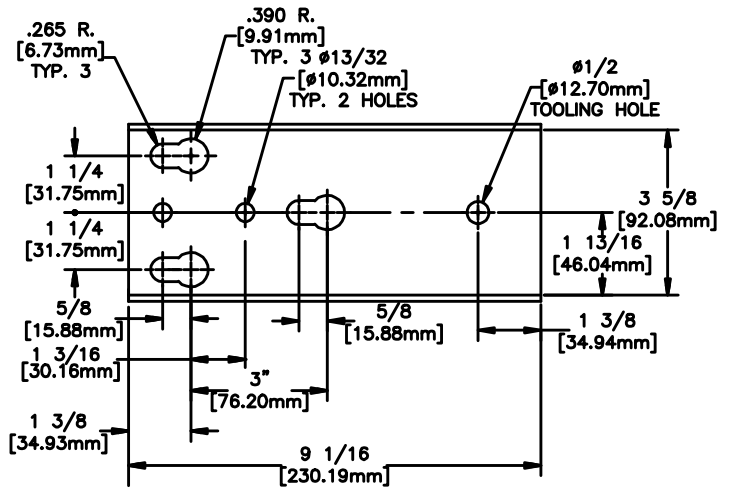

FRONT, TOP & SIDE VIEWS

MODEL TW4000
 TW4000 DC
 1500lb/681kg CAPACITY
 StrongArm ELECTRIC WINCH

BASE HOLE PATTERN