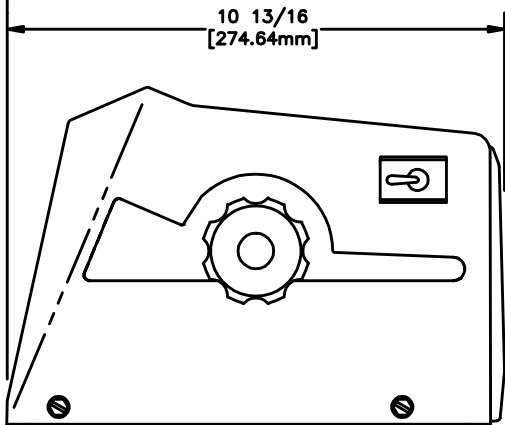

FRONT, TOP & SIDE VIEWS

MODEL TW4000
 TW4000 DC
 1500lb/681kg CAPACITY
 StrongArm ELECTRIC WINCH

BASE HOLE PATTERN