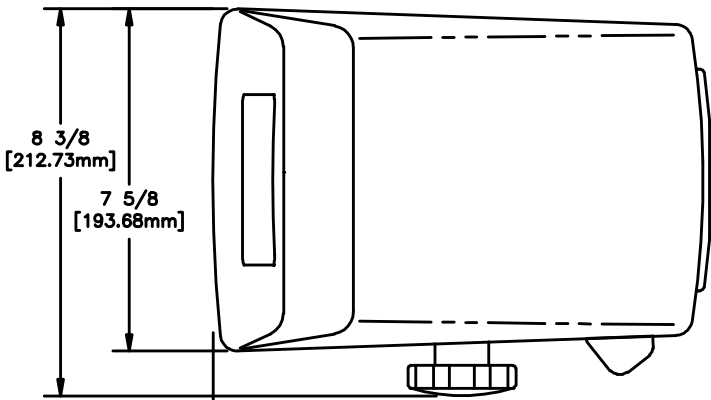

FRONT, TOP & SIDE VIEWS

MODEL TW4000
 TW4000 DC
 1500lb/681kg CAPACITY
 StrongArm ELECTRIC WINCH

BASE HOLE PATTERN