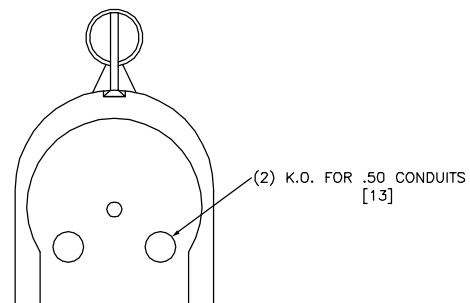

TYPES AG,AH

TYPE BG

CATALOG NUMBER: **2601 AG, AH, BG**
 RATINGS: **7.5 HP**
 UL FILE/CCN: E42243 CCN NLRV
 CSA FILE/CLASS: LR25490 CLAS 3211 05
 WEIGHT: **1.35 LBS**
 WIRE SIZE: **#10**
 TERMINAL TORQUE: TYPE A=13 TO 16 LBS IN, TYPE B=17 TO 21 LBS IN

DUAL DIMENSIONS: INCHES
 MILLIMETERS

NEMA DRUM SWITCH
 2601 AG, AH, BG NEMA 1

DWG# 26010050
 NO.