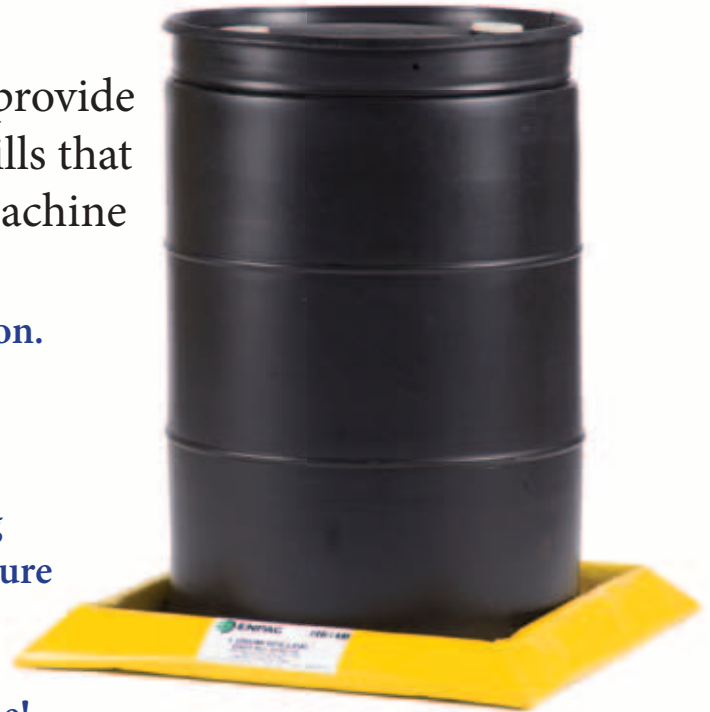

SpillPal™

The most affordable and convenient temporary storage.

Flexible sidewalls allow the Spillpal™ to provide the easiest spill control for incidental spills that occur in temporary storage of drums, machine parts, tanks & more!

- ✓ Use as a washdown pad or pumping station.
- ✓ A great alternative to hard plastic pallets.
- ✓ Features foam sidewalls that easily spring back into place after any type of pressure is applied.
- ✓ 6 configurations and custom sizes available!
- ✓ No more ramps!

(Each model available with optional grates.)

Standard sizes include:

- 1-Drum
- 2-Drum
- 4-Drum
- 4-Drum Inline
- 6-Drum
- 8-Drum

Durable & Reusable, ENPAC's Spillpal™ folds up and stores easily to maximize your workflow & shelf space!