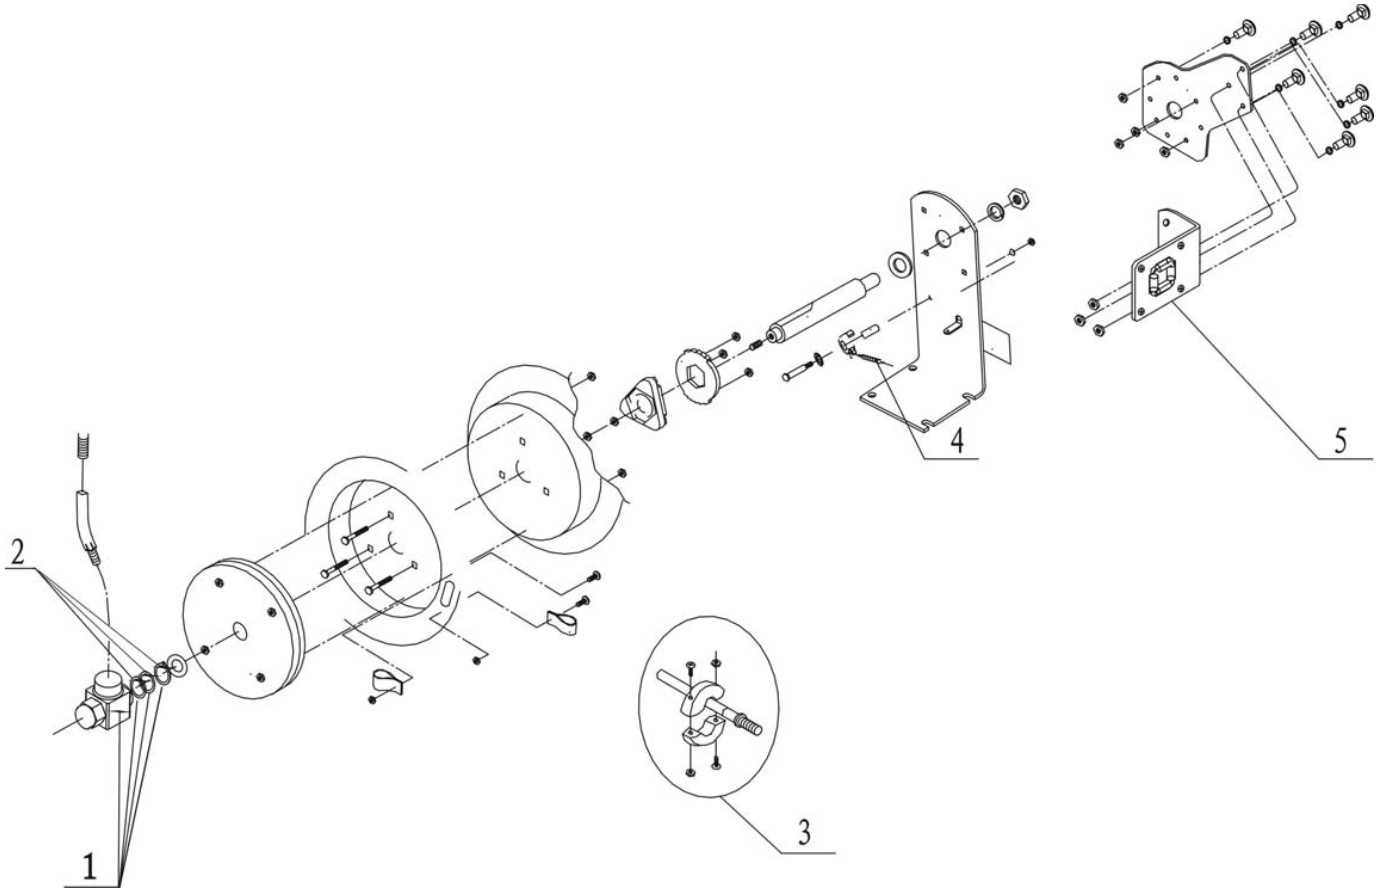

For Replacement Parts, call 1-800-323-0620

24 hours a day - 365 days a year Please provide the following:

- Model Number
- Serial Number (if any)
- Part description and number as shown on parts list

Repair Parts List for Speedaire® Industrial Hose Reel 1/4, 3/8"

No. de Ref.	Description	Kit Components	Part Number	2CUA3	2CUA5	2CUA7
1	Swivel Assembly 3/8"	(1) Swivel Spool	TT2CUA31G	X		
		(1) Swivel Body				
		(2) O-Rings				
		(1) Retainer				
1	Swivel Assembly 3/8"	(1) Swivel Spool	TT2CUA51G		X	
		(1) Swivel Body				
		(2) O-Rings				
		(1) Retainer				
1	Swivel Assembly 1/2"	(1) Swivel Spool	TT2CUA71G			X
		(1) Swivel Body				
		(2) O-Rings				
		(1) Retainer				
2	Swivel O-Ring Kit - 3/8"	(2) O-Rings (1) Retainer	TT2CU8151G	X	X	
2	Swivel O-Ring Kit - 1/2"	(2) O-Rings (1) Retainer	TT2CUA72G	X		X

Ref. No.	Description	Kit Components	Part Number	2CUA3	2CUA5	2CUA7
3	Stopper Assembly - 1/4"	(2) Bumper Blocks	TT2CUA33G	X		
		(2) Screws				
		(2) Nuts				
3	Stopper Assembly - 3/8"	(2) Bumper Blocks	TT2CU8152G		X	X
		(2) Screws				
		(2) Nuts				
4	Spring Latch	(1) Spring Latch	TT2CU8153G	X	X	X
5	Roller Guide Assembly	(4) Roller Axles	TT2CU8154G	X	X	X
		(4) Rollers				
		(1) Guide Plate				
		(1) Guide Sub-plate				
		(4) Screws (4) Nuts				

No. de Ref.	Descripción	Kit de Componentes	Part Number	2CUA3	2CUA5	2CUA7
3	Montaje de Tapón - 1/4"	2) Bloqueos de tuerca	TT2CUA33G	X		
		(2) Tornillos (2) Tuercas				
3	Montaje de Tapón - 3/8"	(2) Bloqueos de tuerca	TT2CU8152G		X	X
		(2) Tornillos (2) Tuercas				
4	Pestillo	(1) Spring	TT2CU8153G	X	X	X
		1) Pestillo (4) Ejes de Rodillo (4) Rodillos				
5	Montaje de Guía Rodillo	(1) Chapa Guía	TT2CU8154G	X	X	X
		(1) Sub-chapa Guía				
		(4) Tornillos				