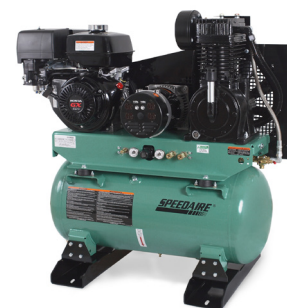

6EWK5

The Grainger Choice badge signals a broad selection of products that deliver quality and value, brought to you by Grainger.

Call or visit your local branch or go to grainger.com/speedaire for complete product line information