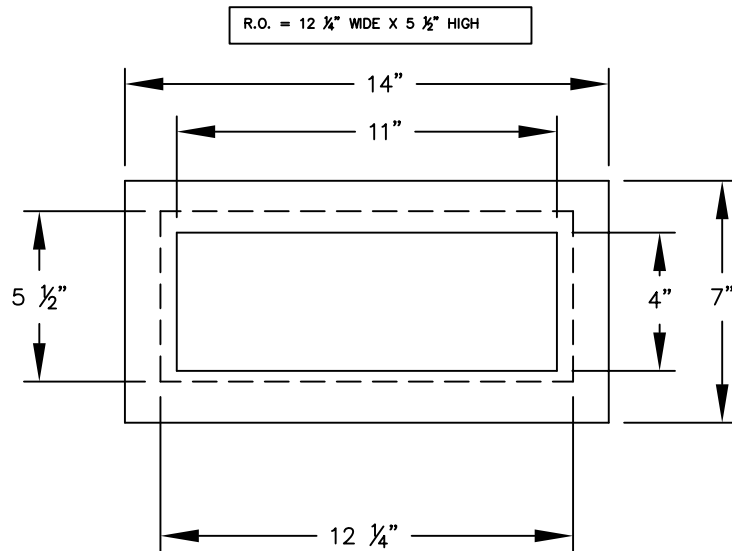

FRONT VIEW

SIDE VIEW

2255 - MAIL DROP

MODEL #2255
MAIL DROP

Established in 1936, Salsbury Industries is the industry leader in manufacturing and distributing quality mailboxes.

1010 E. 62ND STREET
LOS ANGELES, CA 90001
PHONE: (800) 624-5269
FAX: (800) 624-5299
email: engineering@mailboxes.com