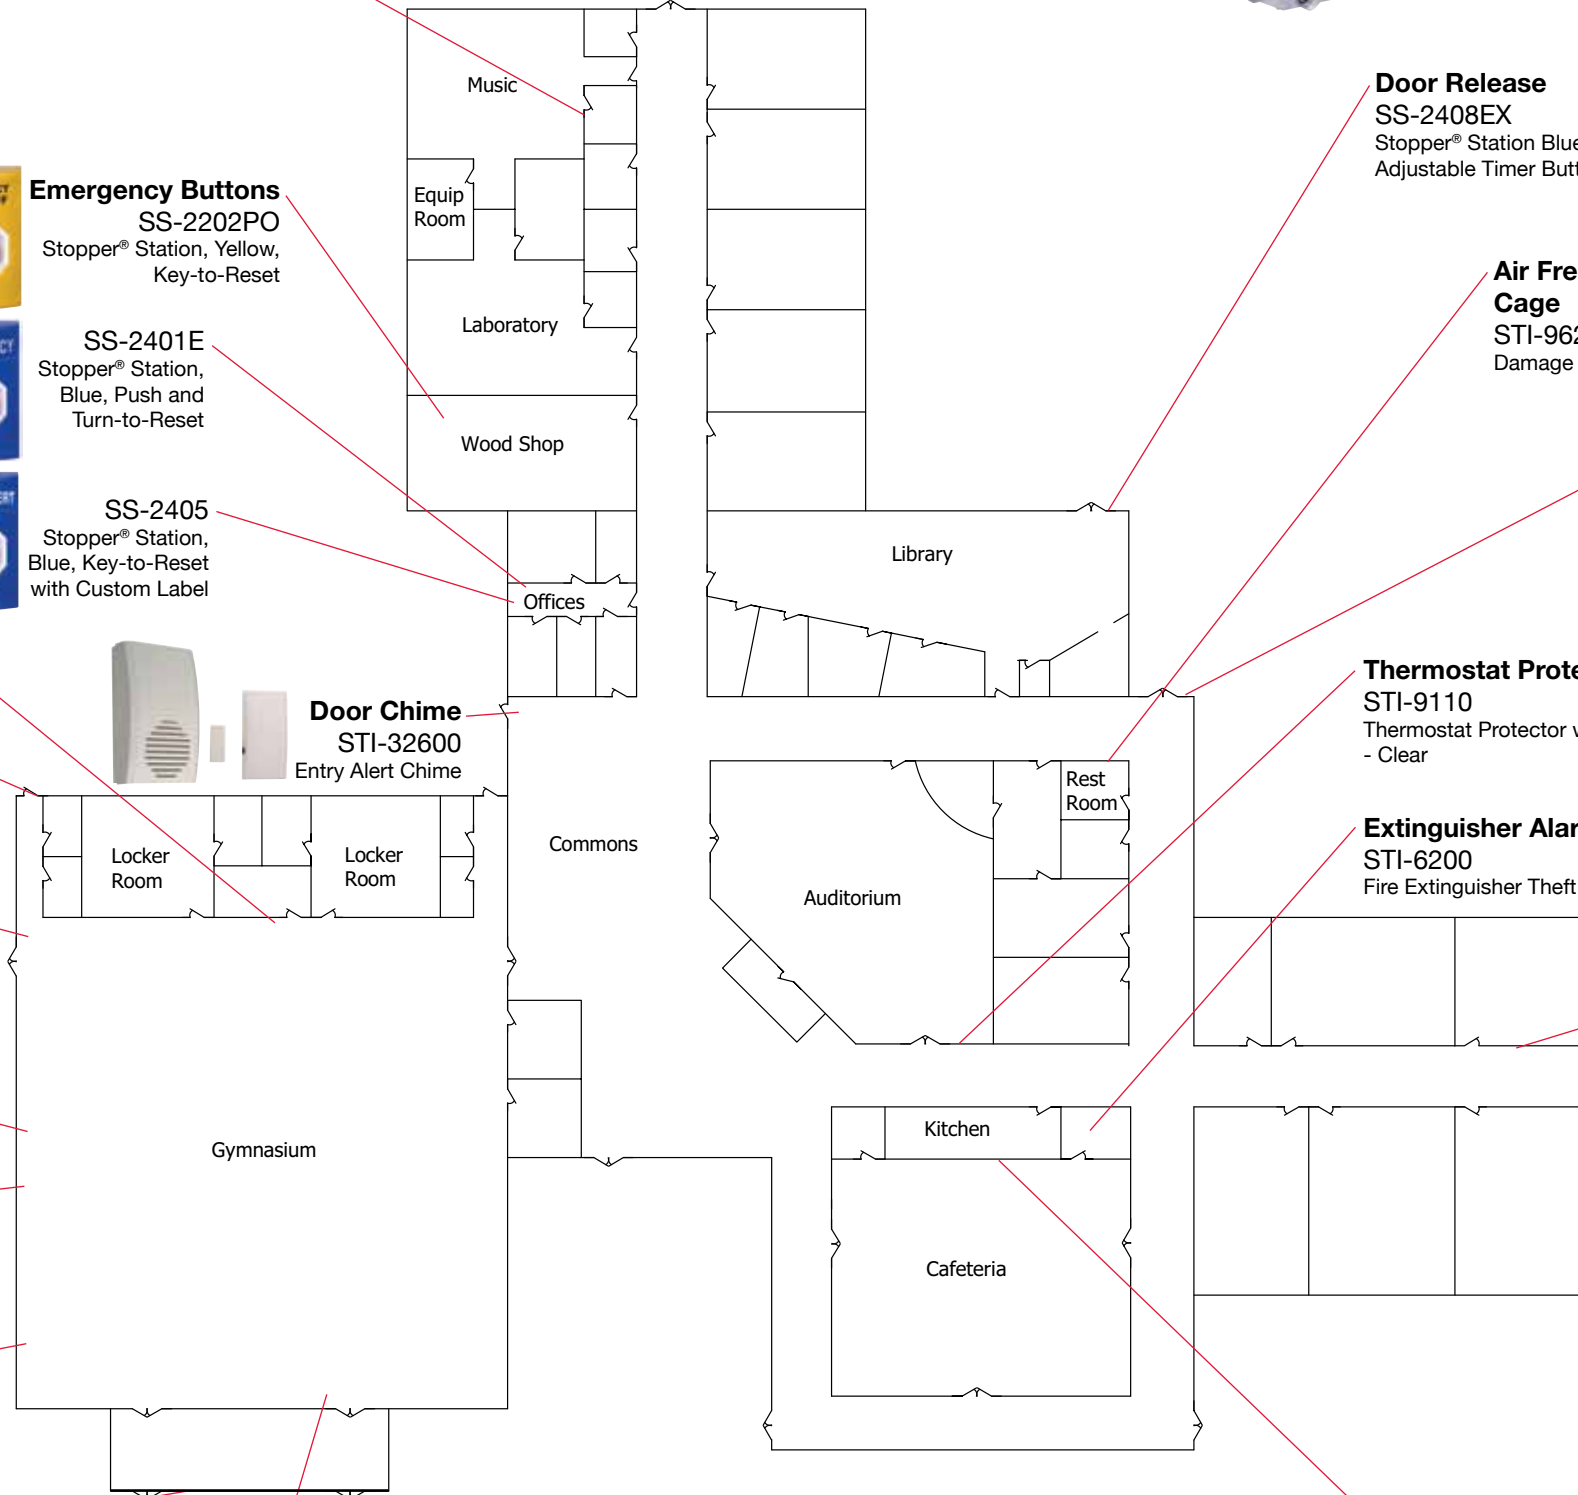

Mini Alarm
STI-SA5000-R
Select-Alert Alarm Mini
Controller, Red

Keypad Cover
STI-7520
Type 4X Protective Cabinet
with Backplate and Key
Lock - Clear

Emergency Buttons
SS-2202PO
Stopper® Station, Yellow,
Key-to-Reset

SS-2401E
Stopper® Station,
Blue, Push and
Turn-to-Reset

SS-2405
Stopper® Station,
Blue, Key-to-Reset
with Custom Label

Defibrillator Cabinet
STI-7535AED
Protective cabinet with
siren/strobe alarm

Door Alarm
STI-6400
Exit Stopper®
Multifunction Door Alarm

Door Chime
STI-32600
Entry Alert Chime

Horn/Strobe Guard
STI-1210D
Horn/Strobe Damage Stopper®
and Open Backbox with
Conduit Knockout

Clock/Bell Protector
STI-9631
Clock/Bell
Damage Stopper®

Wire Cage
STI-9614
Beacon &
Sounder Cage

Smoke Detector Protector
STI-9601
Steel Web Stopper®, Low Profile,
Flush Mount

CCTV Housing
STI-7150K
CCTV Housing -
Die Cast Heavy Duty

**Motion Detector
Protector**
STI-9618
Motion Detector Damage
Stopper®, Corner Mount