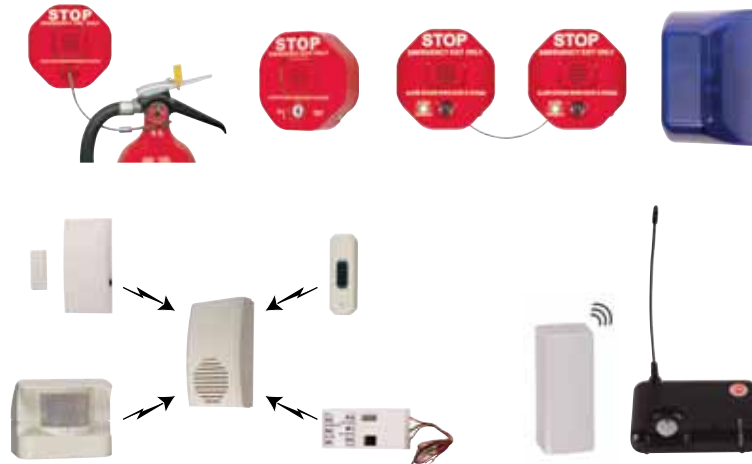

Mini Alarm
STI-SA5000-R
Select-Alert Alarm Mini
Controller, Red

Keypad Cover
STI-7520
Type 4X Protective Cabinet
with Backplate and Key
Lock - Clear

Emergency Buttons
SS-2202PO
Stopper® Station, Yellow,
Key-to-Reset

SS-2401E
Stopper® Station,
Blue, Push and
Turn-to-Reset

SS-2405
Stopper® Station,
Blue, Key-to-Reset
with Custom Label

Defibrillator Cabinet
STI-7535AED
Protective cabinet with
siren/strobe alarm

Door Alarm
STI-6400
Exit Stopper®
Multifunction Door Alarm

Exit Sign Cage
STI-9640
Exit Sign Damage
Stopper®

**Motion Detector
Protector**
STI-9620
Motion Detector
Damage Stopper®

SS-2222PS
Stopper® Station,
Yellow, Key-to-Reset

Personal Alert
12006
Mugger Stopper®
Plus

STI offers an array of products to protect the things that protect you.

Application Guide for Education Market

FIRE

CABINETS - COVERS - ENCLOSURES

WIRE GUARDS

ALARMS & CHIMES

BUTTONS & SWITCHES

HOME & WORK