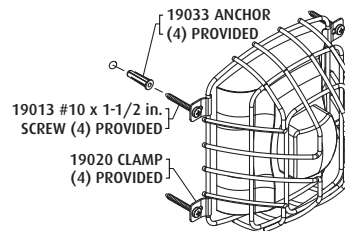

LIGHT DE-RATING FACTOR

System Sensor (SR, SW, SW-ALERT, SW-CLR-ALERT, SRK, SW K, P2R, P2W, P4R, P4W, CHSR, CHSW, P2RK, P2WK, P4RK, P4WK, SPSR, SPSR-SP, SPSR-PG, SPSW, SPSW-CLR-ALERT, SPSW-SP, SPSW-PG, SPSRV, SPSRV-SP, SPSRV-PG, SPSWV, SPSWV-SP and SPSWV-PG, SPSWK, SPSRK, SPSW-ALERT)

Light Loss %

13.0%

System Sensor (SRH, SWH, SRHK, SWH-ALERT, SWHK, P2RH, P2WH, P4RH, P2RHK, P2WHK, P2RHK-120, SPSRH, SPSRH-SP, SPSRH-PG, SPSWH, SPSWH-SP and SPSWH-PG, SPSRHK)

0%