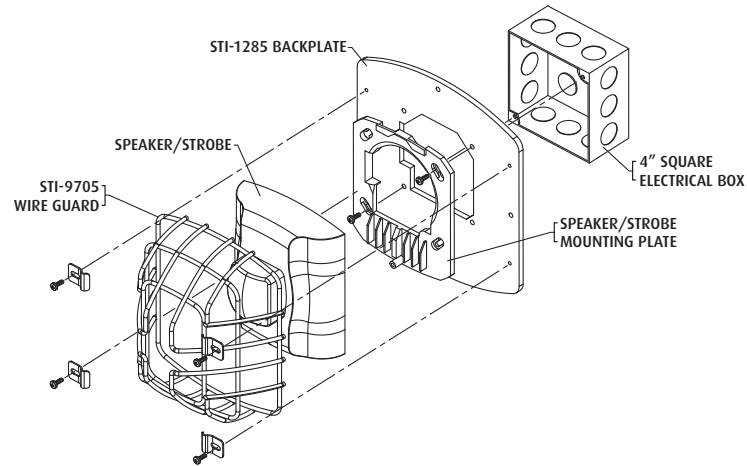

INSTALLATION INSTRUCTIONS

1. Center wire guard over strobe.
2. Place clamps in recommended position as shown.
3. Mark clamp hole locations on wall and drill (4) 5/32 diameter holes 1 1/2 in. deep. If using 19033 anchor, drill (4) 11/32 diameter holes 1-1/2 in. deep.
4. Insert anchors and/or screws and tighten.

WHEN USING MOUNTING PLATE

1. Attach speaker/strobe mounting plate through holes in backplate and secure the (2) #6-32 screws to the 4.0 square electrical box. Backplate must be orientated as shown to mount correctly.
2. Attach all wires to speaker/strobe mounting plate per installation instructions.
3. Attach speaker/strobe unit to speaker/strobe mounting plate per instructions.
4. Attach wire guard to backplate using the (4) clamps and screws.