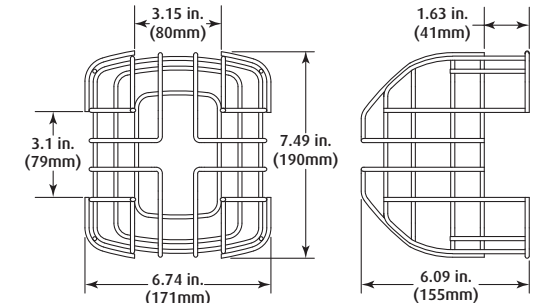

STI-9708

Electronic warranty form at www.sti-usa.com/wc14

INSTALLATION OF STI-9705 AND STI-9708 HORN/STROBE/SPEAKER DAMAGE STOPPER®

All specifications and information shown were current as of publication and are subject to change without notice.

9705 AND 9708 JULY2010