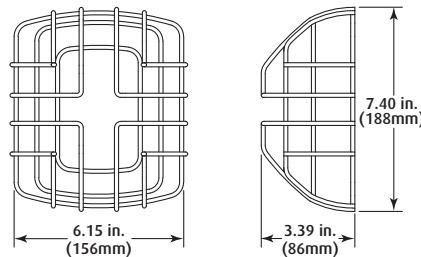

Safety Technology International, Inc.
2306 Airport Road • Waterford, Michigan 48327-1209
Phone: 248-673-9898 • Fax: 248-673-1246
Toll Free: 800-888-4784 • E-mail: info@sti-usa.com
Web: www.sti-usa.com

Safety Technology International (Europe) Ltd.
Unit 49G Pipers Road • Park Farm Industrial Estate • Redditch
Worcestershire • B98 0HU • England • Tel: 44 (0) 1527 520 999
Fax: 44 (0) 1527 501 999 • Freephone: 0800 085 1678 (UK only)
E-mail: info@sti-europe.com • Web: www.sti-europe.com

INSTALLATION INSTRUCTIONS

1. Center wire guard over strobe.
2. Place clamps in recommended position as shown.
3. Mark clamp hole locations on wall and drill (4) 5/32 diameter holes 1 1/2 in. deep. If using 19033 anchor, drill (4) 11/32 diameter holes 1-1/2 in. deep.
4. Insert anchors and/or screws and tighten.

WHEN USING MOUNTING PLATE

1. Attach speaker/strobe mounting plate through holes in backplate and secure the (2) #6-32 screws to the 4.0 square electrical box. Backplate must be orientated as shown to mount correctly.
2. Attach all wires to speaker/strobe mounting plate per installation instructions.
3. Attach speaker/strobe unit to speaker/strobe mounting plate per instructions.
4. Attach wire guard to backplate using the (4) clamps and screws.

LIGHT DE-RATING FACTOR

System Sensor (SR, SW, SW-ALERT, SW-CLR-ALERT, SRK, SW K, P2R, P2W, P4R, P4W, CHSR, CHSW, P2RK, P2WK, P4RK, P4WK, SPSR, SPSR-SP, SPSR-PG, SPSW, SPSW-CLR-ALERT, SPSW-SP, SPSW-PG, SPSRV, SPSRV-SP, SPSRV-PG, SPSWV, SPSWV-SP and SPSWV-PG, SPSWK, SPSRK, SPSW-ALERT)

Light Loss %

13.0%

System Sensor (SRH, SWH, SRHK, SWH-ALERT, SWHK, P2RH, P2WH, P4RH, P2RHK, P2WHK, P2RHK-120, SPSRH, SPSRH-SP, SPSRH-PG, SPSWH, SPSWH-SP and SPSWH-PG, SPSRHK)

0%

STI-9705