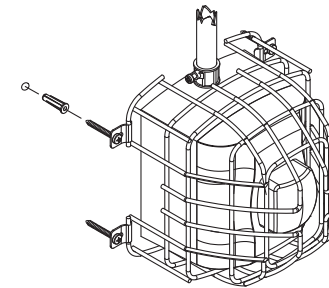

STI-9708

Electronic warranty form at www.sti-usa.com/wc14

INSTALLATION OF STI-9705 AND STI-9708 HORN/STROBE/SPEAKER DAMAGE STOPPER®

All specifications and information shown were current as of publication and are subject to change without notice.

9705 AND 9708 JULY2010