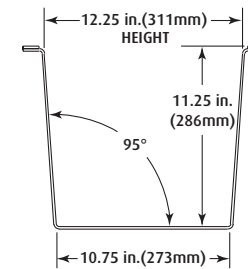

**PRODUCT DIMENSIONS**

**TOP VIEW**

**SIDE VIEW**

DIMENSIONS SHOWN ARE INTERNAL

Electronic warranty form at [www.sti-usa.com/wc14](http://www.sti-usa.com/wc14)

**INSTALLATION OF STI-9649**

All specifications and information shown were current as of publication, and are subject to change without notice.