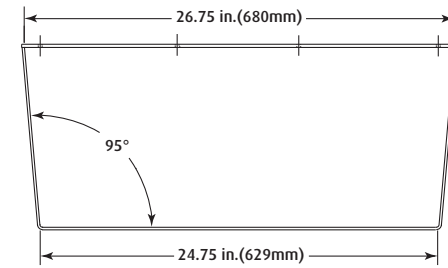

**PRODUCT DIMENSIONS**

**TOP VIEW**

**SIDE VIEW**

DIMENSIONS SHOWN ARE INTERNAL

Electronic warranty form at [www.sti-usa.com/wc14](http://www.sti-usa.com/wc14)

**INSTALLATION OF STI-9649**

All specifications and information shown were current as of publication, and are subject to change without notice.