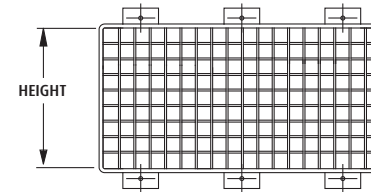

STI 9641 & STI 9645
 TOP VIEW

STI 9641 & STI 9645
 SIDE VIEW

STI-9644
 TOP VIEW

STI-9644
 SIDE VIEW

PART #	HEIGHT	WIDTH	DEPTH
STI-9641	10.7 (271)	14.6 (370)	4 (101)
STI-9644	8.7 (220)	17.75 (450)	5.25 (133)
STI-9645	13.75 (349)	21.6 (548)	5.9 (149)