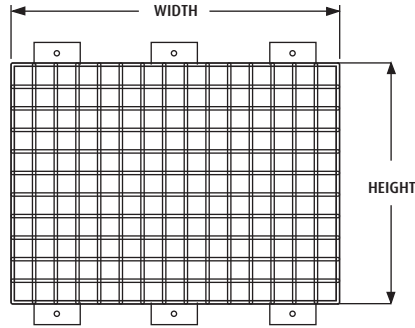

STI 9641 & STI 9645
 TOP VIEW

STI 9641 & STI 9645
 SIDE VIEW

STI-9644
 TOP VIEW

STI-9644
 SIDE VIEW

PART #	HEIGHT	WIDTH	DEPTH
STI-9641	10.7 (271)	14.6 (370)	4 (101)
STI-9644	8.7 (220)	17.75 (450)	5.25 (133)
STI-9645	13.75 (349)	21.6 (548)	5.9 (149)