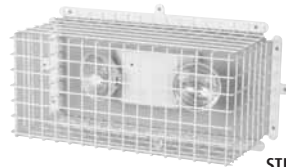

964145IS JULY 2007

ADDITIONAL WIRE GUARDS AVAILABLE

Visit www.sti-usa.com for complete details

SMOKE DETECTOR COVERS

STI-9601	Low profile - Flush mount	STI-9609-SS	High profile - Flush mount - Stainless Steel
STI-9601-SS	Low profile - Flush mount - Stainless Steel	STI-9610	High profile - Surface mount
STI-9602	Low profile - Surface mount	STI-9712	Photoelectric - Surface mount
STI-9604	Mini - Flush mount	STI-9713	Photoelectric - Flush mount
STI-9604-SS	Mini - Flush mount -Stainless Steel		
STI-9605	Mini - Surface mount		
STI-9605-SS	Mini - Surface mount - Stainless Steel		
STI-9609	High profile - Flush mount		

STI-9601

STI-9604-SS

PIR GUARDS

STI-9618	Corner Mount		
STI-9619	Corner Mount		
STI-9620	6.25 x 4 x 2.25"		
STI-9621	7 x 5.75 x 4.50"		
STI-9622	8.75 x 4 x 3.75"		

STI-9618

STI-9621

EXIT SIGN WIRE CAGES

STI-9640	10.5 x 13.75 x 2.75"		
STI-9740	15.5 x 20.5 x 6"		

STI-9640

EMERGENCY LIGHT CAGES

STI-9641	10.7 x 14.6 x 4"		
STI-9644	8.7 x 17.7 x 5"		
STI-9645	13.8 x 21.7 x 5.9"		
STI-9649	10.75 x 24.75 x 11.25"		
STI-9703	5 x 13.5 x 4"		

STI-9649

MISCELLANEOUS WIRE CAGES