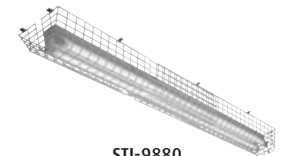

STI-9880

BEAM SMOKE DETECTORS

STI-9623	For DS240 and DS241
STI-9624	For Fireray 50/100R
STI-9625	For System Sensor Beam Smoke Detector 6424
STI-9706	Flush Mount
STI-9707	Surface Mount