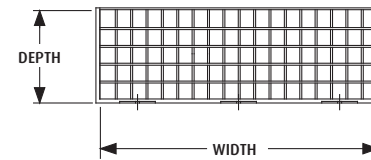

STI 9641 & STI 9645
 TOP VIEW

STI 9641 & STI 9645
 SIDE VIEW

STI-9644
 TOP VIEW

STI-9644
 SIDE VIEW

PART #	HEIGHT	WIDTH	DEPTH
STI-9641	10.7 (271)	14.6 (370)	4 (101)
STI-9644	8.7 (220)	17.75 (450)	5.25 (133)
STI-9645	13.75 (349)	21.6 (548)	5.9 (149)