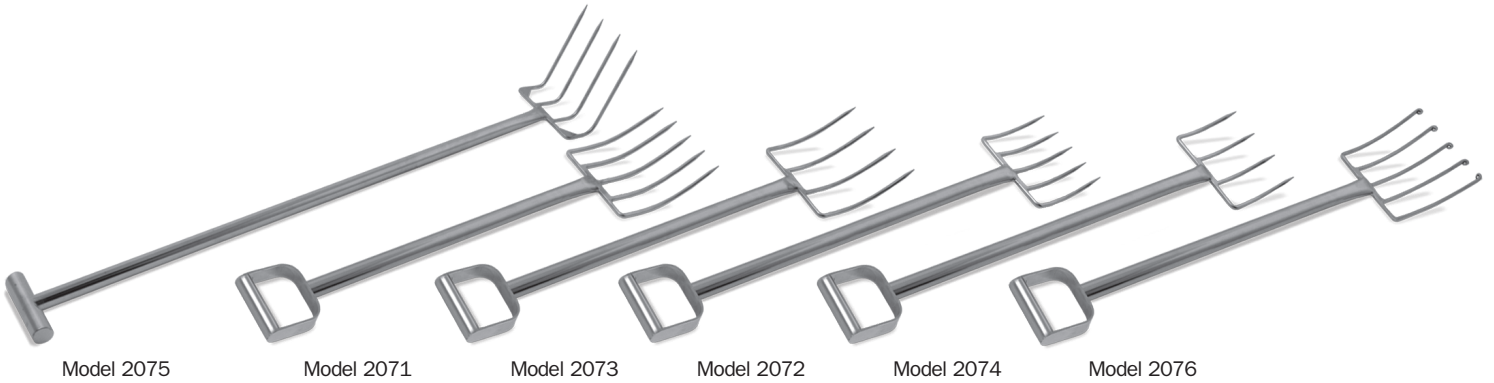

# COLUMBIA PRODUCTS SANI-LAV<sup>®</sup>

## Stainless Steel Forks

Model 2071

Model 2071R

Model 2071SR

Model 2073

Model 2073R

Model 2073SR

Model 2072

Model 2072R

Model 2072SR

Model 2074

Model 2074R

Model 2074SR

Model 2076 Cheese Fork

Model 2075

Model 2075R

Model 2075SR