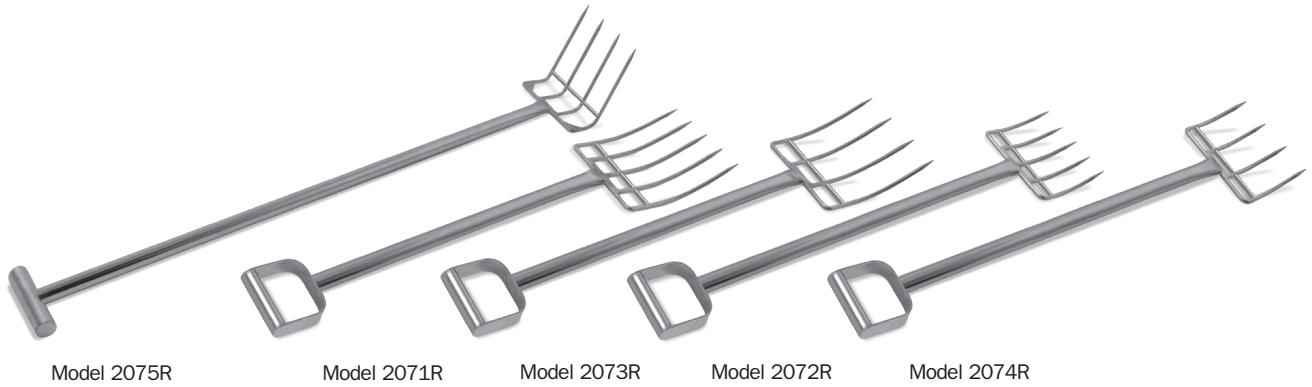

# COLUMBIA PRODUCTS SANI-LAV<sup>®</sup>

## Stainless Steel Forks

Model 2071

Model 2071R

Model 2071SR

Model 2073

Model 2073R

Model 2073SR

Model 2072

Model 2075SR