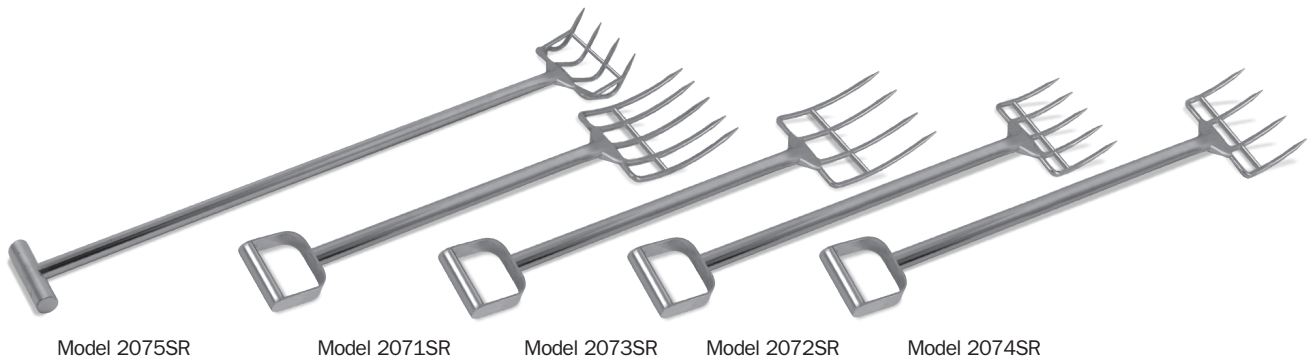

# COLUMBIA PRODUCTS SANI-LAV<sup>®</sup>

## Stainless Steel Forks

Model 2071

Model 2071R

Model 2071SR

Model 2073

Model 2073R

Model 2073SR

Model 2072

Model 2072R

Model 2072SR

Model 2074

Model 2074R

Model 2074SR

Model 2076 Cheese Fork

Model 2075

Model 2075R

Model 2075SR