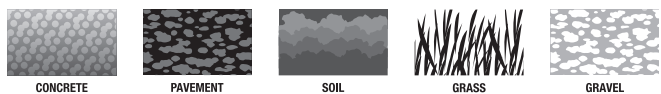

APPLICATION:

SUBSTRATES:

*For aerosol application only