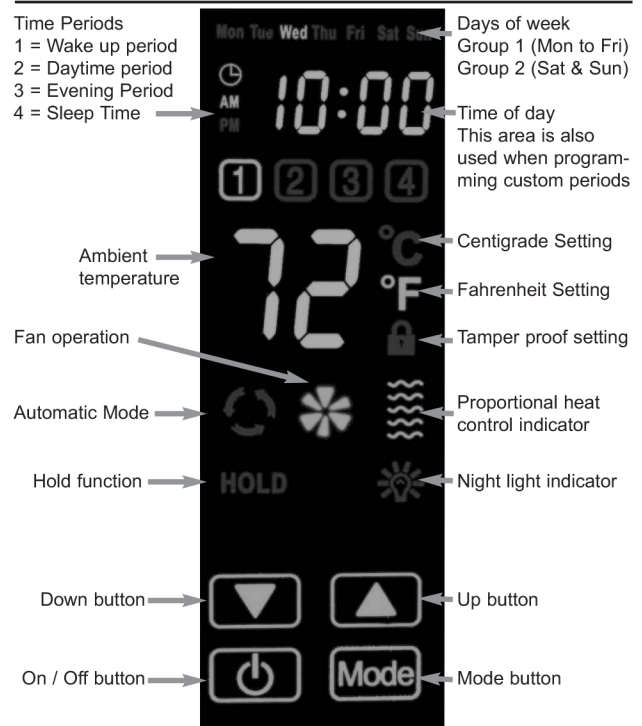

SELECTION CHART

CATALOG NUMBER	VOLTS	WATTS	AMPS	BTUHR
HT2024SS	240	250 - 2000	1.0 - 8.3	853 - 6826
HT1502SS	120	200 -1500	1.6 - 12.5	682 - 5120

Note: Standard grille color is gray. Add NW suffix for Northern White.

SURFACE MOUNTING FRAMES	
SMHTSSNW	Northern White Surface Mounting frame 14-5/8"W X 20-1/4"H X 3-3/4"D
SMHTSSBL	Black Surface Mounting frame 14-5/8"W X 20-1/4"H X 3-3/4"D

DIMENSIONS

THERMOSTAT DISPLAY

MOUNTING LIMITATIONS

Do not install heater closer than 12 inches to the floor, 12 inches to an adjacent wall, 36 inches to the ceiling. Do not install heater behind towel rack or door, up

FEATURES

- ▶ Heater automatically adjusts wattage output and blower speed resulting in whisper quiet operation for optimum comfort.
- ▶ Heating element is heavy duty non-glowing steel fins brazed to steel sheathed tubular elements in a grid pattern that covers the entire discharge area.
- ▶ Built-in fan delay operates when unit is turned off after heating to prolong element life.
- ▶ 5/2 day electronic programmable built-in thermostat allows for multiple programming options while providing energy savings and precise temperature performance.
- ▶ Easy to use LED touch screen operation.
- ▶ Remote control included.
- ▶ Contemporary, clean design with night light feature complements any decor.
- ▶ Designed for easy installation. Heater is mounted prior to wiring. Both hands are free to make field connections in large compartment.
- ▶ This heater is designed for installation in 2 x 4 or larger wall sections using the wall box provided.
- ▶ The heater may be wired with standard building wire (60°C). Refer to selection chart for correct supply voltage.