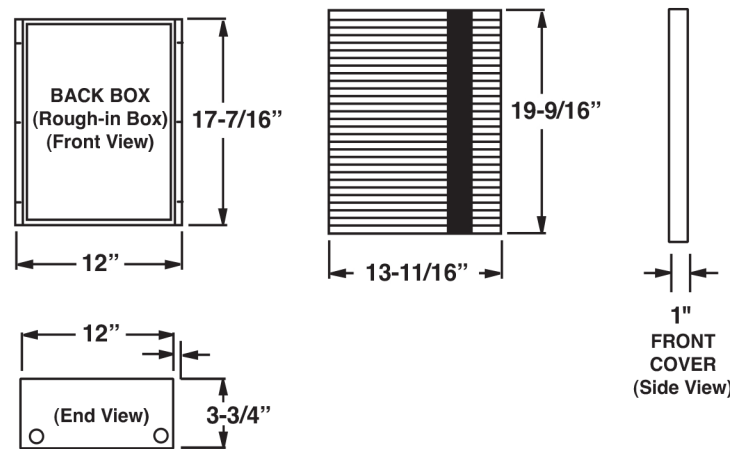

SELECTION CHART

CATALOG NUMBER	VOLTS	WATTS	AMPS	BTUHR
HT2024SS	240	250 - 2000	1.0 - 8.3	853 - 6826
HT1502SS	120	200 -1500	1.6 - 12.5	682 - 5120

Note: Standard grille color is gray. Add NW suffix for Northern White.

SURFACE MOUNTING FRAMES	
SMHTSSNW	Northern White Surface Mounting frame 14-5/8"W X 20-1/4"H X 3-3/4"D
SMHTSSBL	Black Surface Mounting frame 14-5/8"W X 20-1/4"H X 3-3/4"D

DIMENSIONS

THERMOSTAT DISPLAY

MOUNTING LIMITATIONS

Do not install heater closer than 12 inches to the floor, 12 inches to an adjacent wall, 36 inches to the ceiling. Do not install heater behind towel rack or door, up

FEATURES

- ▶ Heater automatically adjusts wattage output and blower speed resulting in whisper quiet operation for optimum comfort.
- ▶ Heating element is heavy duty non-glowing steel fins brazed to steel sheathed tubular elements in a grid pattern that covers the entire discharge area.
- ▶ Built-in fan delay operates when unit is turned off after heating to prolong element life.
- ▶ 5/2 day electronic programmable built-in thermostat allows for multiple programming options while providing energy savings and precise temperature performance.
- ▶ Easy to use LED touch screen operation.
- ▶ Remote control included.
- ▶ Contemporary, clean design with night light feature complements any decor.
- ▶ Designed for easy installation. Heater is mounted prior to wiring. Both hands are free to make field connections in large compartment.
- ▶ This heater is designed for installation in 2 x 4 or larger wall sections using the wall box provided.
- ▶ The heater may be wired with standard building wire (60°C). Refer to selection chart for correct supply voltage.