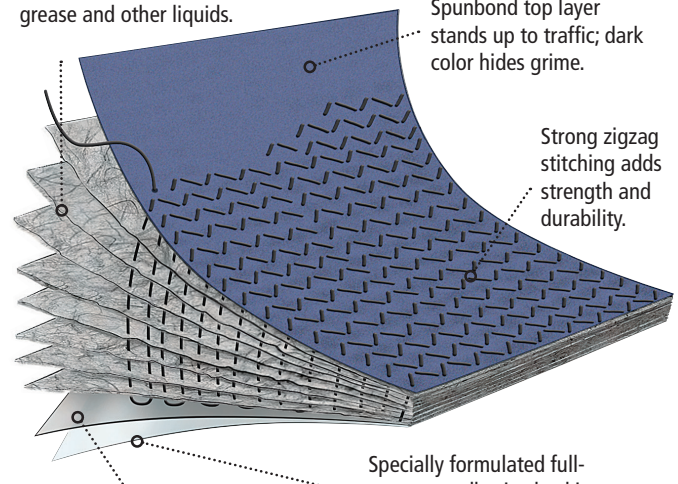

## The only absorbent mat that *stays put no matter what.*®

PIG Grippy Mat reduces slip and trip hazards around workstations, walkways and machinery while it helps prevent liquid from being tracked around. Peels up easily for quick changeouts and reduces cleanup time. Apply to a clean, dry, oil-free surface; cuts easily with scissors or utility knife.

Reduce slip and fall claims by as much as 90%! Grippy Mat is tested and certified by the National Floor Safety Institute (NFSI) as a high-traction surface, which can reduce slip and fall claims by as much as 90% when used as part of a Floor Safety Program.

### Take a look inside our most absorbent Grippy Mat!

8 layers of fine-fiber polypropylene absorb oils, coolants, solvents, water, grease and other liquids.

Spunbond top layer stands up to traffic; dark color hides grime.

Strong zigzag stitching adds strength and durability.

Poly backing stops liquid from passing through to floors.

Specially formulated full-coverage adhesive backing holds tight but peels up easily without residue.