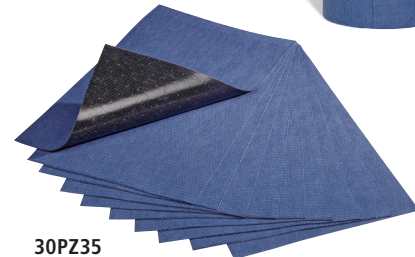

30PZ43
PIG Grippy Garage
Floor Drip Mat
32"W x 40"L

For more information contact your Grainger Representative or visit Grainger.com®.