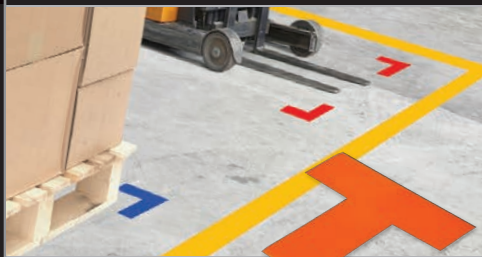

Safety Angles & T's

Benefits

- Increases Safety
- Increase awareness
- Creates a an organized environment
- Applies to floor in minutes
- Increases productivity
- Take constant abuse from towmotors

Industries Served

- Oil & Gas
- Warehousing & Storage
- Electrical & Nuclear Power
- Medical
- Manufacturing