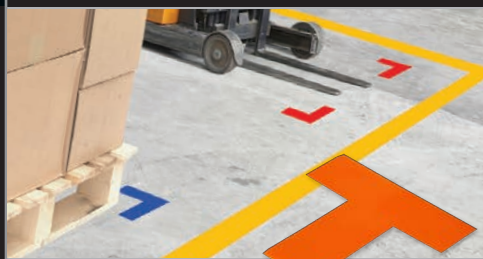

MIGHTY LINE™
The Only Durable Stripe Patent No. 8088480

Added Safety in the Hospitality Industry

Mighty Line Floor Tapes provide a safe, neat and fresh environment, which increases productivity and builds morale for your employees. Mighty Line Floor Tapes provide an alternative to painting lines, which is laborious and time-consuming and often repeated several times every year. Installing durable Mighty Line products allows you to spend more time on value-added actions in the hospitality industry.

Safety Floor Tape

Benefits

- Increases safety
- Increases awareness
- Creates a clean and consistent environment
- Provides neat structure, increasing morale
- Increases productivity
- Replaces floor painted lines

Industries Served

- Oil & Gas
- Warehousing & Storage
- Hospitality
- Healthcare
- Manufacturing
- Power

Safety Angles & T's

Benefits

- Increases safety
- Increase awareness
- Creates a an organized environment
- Applies to floor in minutes
- Increases productivity
- Take constant abuse from towmotors

Industries Served

- Oil & Gas
- Warehousing & Storage
- Electrical & Nuclear Power
- Medical
- Manufacturing

Safety Floor Signs

Benefits

- Increases safety
- Increases awareness
- Creates a an organized environment
- Clearly identifies intersections and equipment areas
- Bright graphics for visual effectiveness