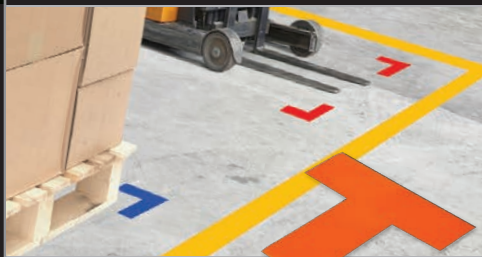

MIGHTY LINE™
The Only Durable Stripe Patent No. 8088480

Added Safety in the Healthcare Industry

Mighty Line Floor Tapes provide a safe, neat and fresh environment, which increases productivity and builds morale for your employees. Mighty Line Floor Tapes provide an alternative to painting lines, which is laborious and time-consuming and often repeated several times every year. Installing durable Mighty Line products allows you to spend more time on value-added actions in the Healthcare industry.

Safety Floor Tape

Benefits

- Increases safety
- Increases awareness
- Creates a clean and consistent environment
- Provides neat structure, increasing morale
- Increases productivity
- Replaces floor painted lines

Industries Served

- Oil & Gas
- Warehousing & Storage
- Hospitality
- Healthcare
- Manufacturing
- Power

Safety Angles & T's

Benefits

- Increases safety
- Increase awareness
- Creates a an organized environment
- Applies to floor in minutes
- Increases productivity
- Take constant abuse from towmotors

Industries Served

- Oil & Gas
- Warehousing & Storage
- Electrical & Nuclear Power
- Medical
- Manufacturing

Safety Floor Signs

Benefits

- Increases safety
- Increases awareness
- Creates a an organized environment
- Clearly identifies intersections and equipment areas
- Bright graphics for visual effectiveness