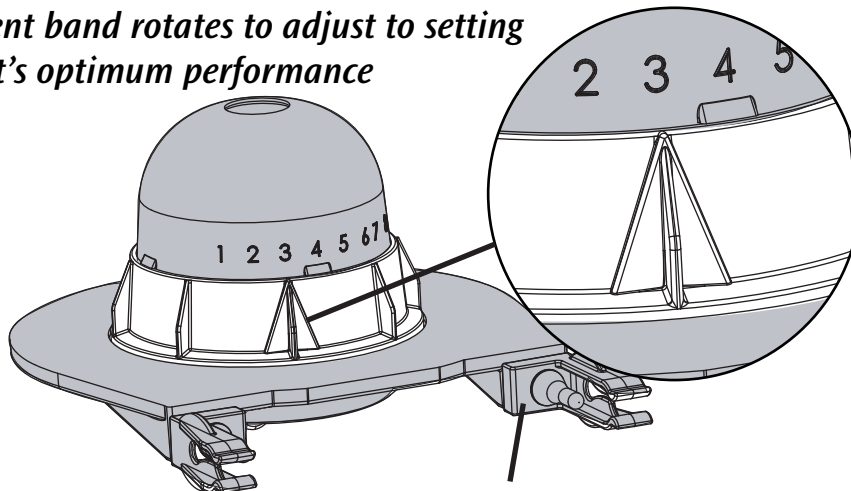

White vent band rotates to adjust to setting for toilet's optimum performance

Mounting legs rotate to accommodate wider flush valves