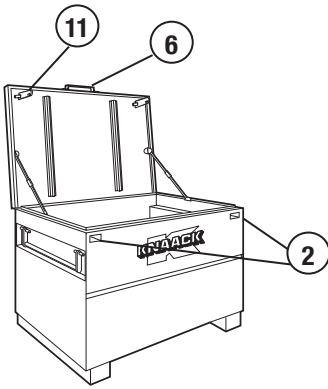

**Previous generation models with
WATCHMAN® III Lock System**

**Previous generation models with
WATCHMAN® II Lock System**

**Installation Instructions for WATCHMAN®
Lock Systems available at www.knaack.com**