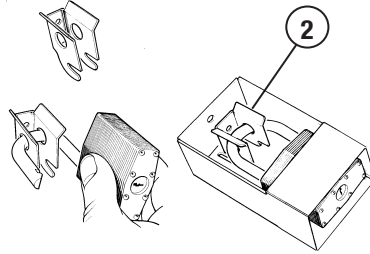

**Previous generation models with
WATCHMAN® III Lock System**