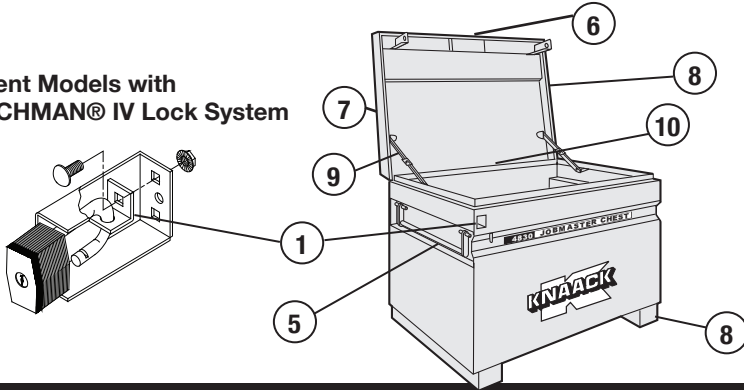

# REPLACEMENT PARTS

**JOBMASTER® CHESTS**  
**MODELS 32, 36, 42, 60, 2472, 4824, & 4830**

**FOR REPLACEMENT PARTS GO TO WWW.KNAACK.COM**

Current Models with  
**WATCHMAN® IV Lock System**

**For Customer Service**  
**call toll free:**  
**1-800-456-7865**