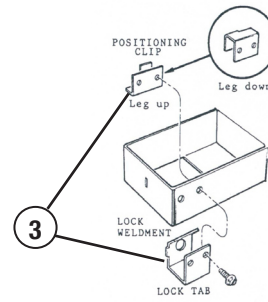

**Previous generation models with
WATCHMAN® II Lock System**

**Installation Instructions for WATCHMAN®
Lock Systems available at www.knaack.com**