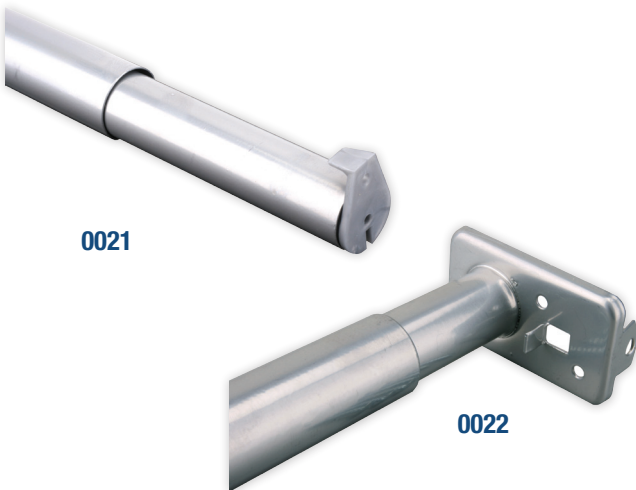

Adjustable Closet Rods

- 1" or 1-1/4" diameter rods
- Sizes available: 18"-30", 30"-48", 48"-72", 72"-120"
- Hardware included

- Bright Zinc
- Platinum
- Warm White