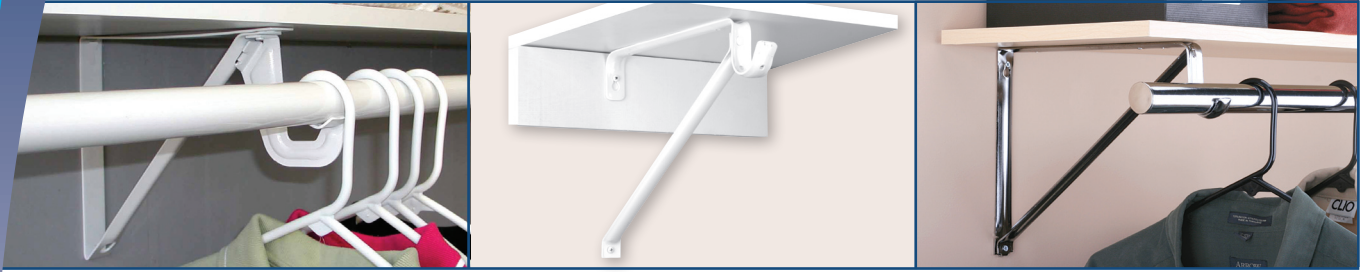

Fixed Shelf and Rod Brackets

- For 11" to 18" deep shelves
- Offer Slide-Thru™ and Snap-in pole features
- Holds rods up to 1-3/8" diameter

Chrome
 Platinum
 Warm White

Adjustable Shelf Brackets

- For 10-1/2" to 14" deep shelves
- Installs with or without wall cleat