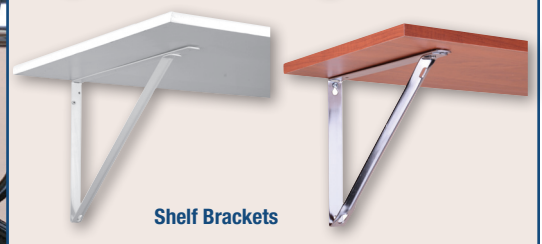

John Sterling

CLOSET PRO™ Closet Hardware

Closet rod and mounting hardware to meet a variety of installation needs and price points.

Closet-Pro™ products from Knappe & Vogt® feature an array of economical products for everyday closet projects. Steel closet poles, adjustable closet rods, tension rods, shelf rod brackets, and all the accessories are available in various sizes and finishes. Closet-Pro™ will meet the customer's functional and aesthetic needs, whether big or small.

Applications:

- Home
- Offices
- Living Areas
- Studies
- Storage
- Businesses

KNAPPE & VOGT

2700 Oak Industrial Drive NE, Grand Rapids, MI USA 49505 | 800.253.1561 | www.kv.com

Closet Poles

0018

- 1-1/4" Diameter steel tube (22 gauge thick walls)
- Durable, chrome-plate or scratch-resistant powder coat finish
- Three cut-to-fit sizes: 4', 6' and 8'

Chrome

Platinum

Warm White

Adjustable Tension Closet Rods

CD-0002
 CD-0003
 CD-0004

- Tension rods are heavy-duty chrome plated steel with locking pin and non-marring rubber ends
- Tensions rods are for permanent or temporary use

Fixed Shelf and Rod Brackets

- For 11" to 18" deep shelves
- Offer Slide-Thru™ and Snap-in pole features
- Holds rods up to 1-3/8" diameter

Chrome
 Platinum
 Warm White

Adjustable Shelf Brackets

- For 10-1/2" to 14" deep shelves
- Installs with or without wall cleat