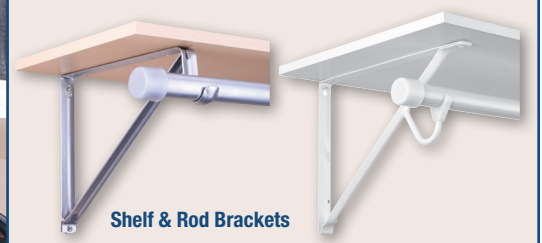

John Sterling

CLOSET PRO™ Closet Hardware

Closet rod and mounting hardware to meet a variety of installation needs and price points.

Closet-Pro™ products from Knappe & Vogt® feature an array of economical products for everyday closet projects. Steel closet poles, adjustable closet rods, tension rods, shelf rod brackets, and all the accessories are available in various sizes and finishes. Closet-Pro™ will meet the customer's functional and aesthetic needs, whether big or small.

Applications:

- Home
- Offices
- Living Areas
- Studies
- Storage
- Businesses

KNAPPE & VOGT

2700 Oak Industrial Drive NE, Grand Rapids, MI USA 49505 | 800.253.1561 | www.kv.com

Closet Poles

0018

- 1-1/4" Diameter steel tube (22 gauge thick walls)
- Durable, chrome-plate or scratch-resistant powder coat finish
- Three cut-to-fit sizes: 4', 6' and 8'

Chrome

Platinum

Warm White

Adjustable Tension Closet Rods

CD-0002
 CD-0003
 CD-0004

- Tension rods are heavy-duty chrome plated steel with locking pin and non-marring rubber ends
- Tensions rods are for permanent or temporary use

Fixed Shelf and Rod Brackets

- For 11" to 18" deep shelves
- Offer Slide-Thru™ and Snap-in pole features
- Holds rods up to 1-3/8" diameter

Chrome
 Platinum
 Warm White

Adjustable Shelf Brackets

- For 10-1/2" to 14" deep shelves
- Installs with or without wall cleat