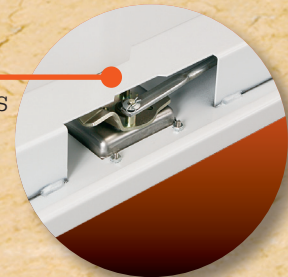

EXTENDED RAIN GUTTER

- 3/4" wide rain gutter surrounds to door opening to channel moisture around the opening to protect the contents

ROTATING T-HANDLE

- T-handle draws the door tight against the weather stripping and locks at 3-points. Reinforced cam lock for superior security

UNDERBED MOUNTING BRACKETS

Heavy-Duty 2" C-Channel Brackets have multiple holes for easy installation. Sold in pairs.

18" x 18"—Model 228000
24" x 24"—Model 229000

INDUSTRIAL-GRADE STEEL HINGES

- Rugged 3" long, 7/8" outside diameter hinges with 1/2" diameter stainless steel pin

ONE-PIECE LOCK HOUSING

- Heavy-duty steel housing covers the locking system and locking rods to prevent damage and jamming. Housing adds extra strength to the door

Model #	UPC	L	W	H	Shipping Cu. Ft.	Shipping Wt. (Lbs.)
---------	-----	---	---	---	------------------	---------------------