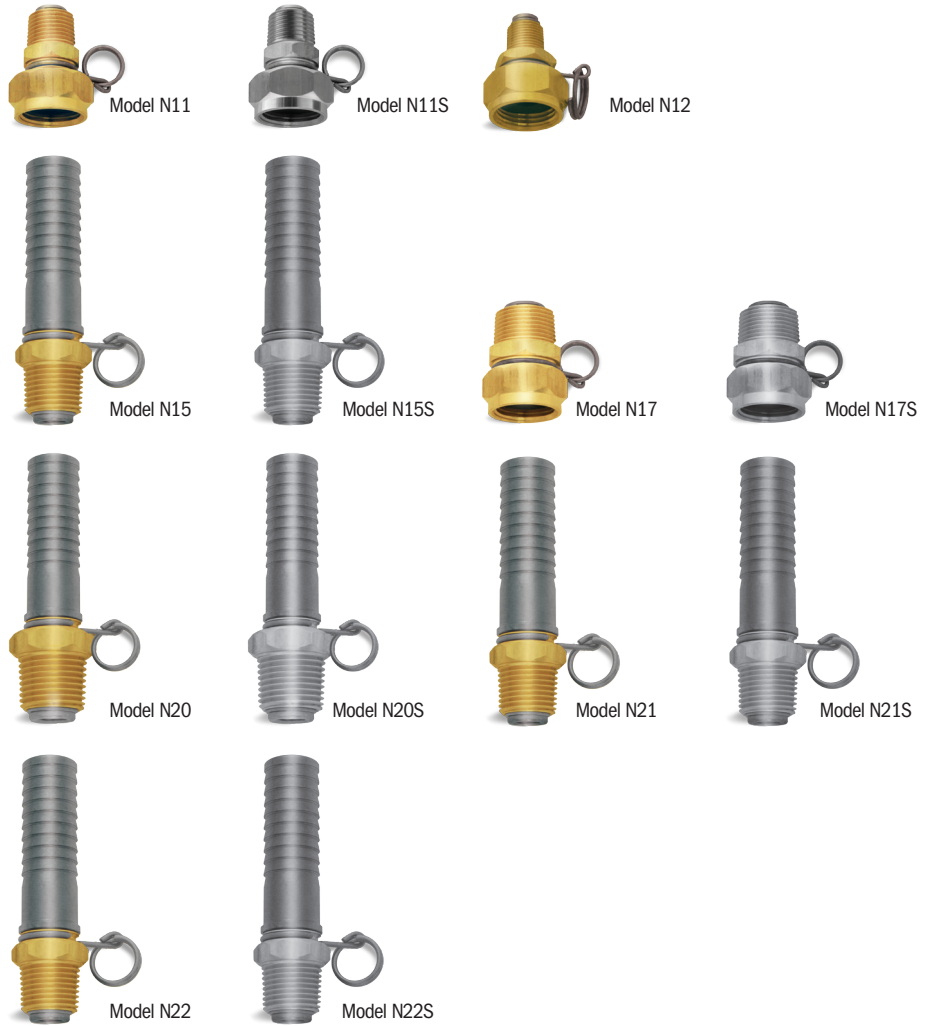

Swivel Hose Adapters

Model #	Description
N11	Brass Swivel Adapter, 1/2" NPT, 3/4" GHT
N11S	Stainless Steel Swivel Adapter, 1/2" NPT, 3/4" GHT
N12	Brass Swivel Adapter, 3/8" NPT, 3/4" GHT
N15	Brass Swivel Adapter, 1/2" NPT, 3/4" Hose Barb
N15S	Stainless Steel Swivel Adapter, 1/2" NPT, 3/4" Hose Barb
N17	Brass Swivel Adapter, 3/4" GHT, 3/4" GHT
N17S	Stainless Steel Swivel Adapter, 3/4" GHT, 3/4" GHT
N20	Brass Swivel Adapter, 3/4" GHT, 3/4" Hose Barb
N20S	Stainless Steel Swivel Adapter, 3/4" GHT, 3/4" Hose Barb
N21	Brass Swivel Adapter, 1/2" NPT, 1/2" Hose Barb
N21S	Stainless Steel Swivel Adapter, 1/2" NPT, 1/2" Hose Barb
N22	Brass Swivel Adapter, 1/2" NPT, 5/8" Hose Barb
N22S	Stainless Steel Swivel Adapter, 1/2" NPT, 5/8" Hose Barb

Non-Swivel Hose Adapters

Model #	Description
N13	Brass Non-Swivel Adapter, 1/2" NPT, 3/4" GHT
N14	Brass Non-Swivel Adapter, 1/2" NPT, 3/4" Hose Barb

Hose Accessories

Model #	Description
N16	Brass On/Off Control Valve 3/4" Female GHT, 3/4" Male GHT
N16S	Stainless Steel On/Off Control Valve 3/4" Female GHT, 3/4" Male GHT
N19	Brass Quick Disconnect 3/4" Male GHT Outlet, 3/4" Female Inlet
N19S	Stainless Steel Quick Disconnect 3/4" Male GHT Outlet, 3/4" Female Inlet