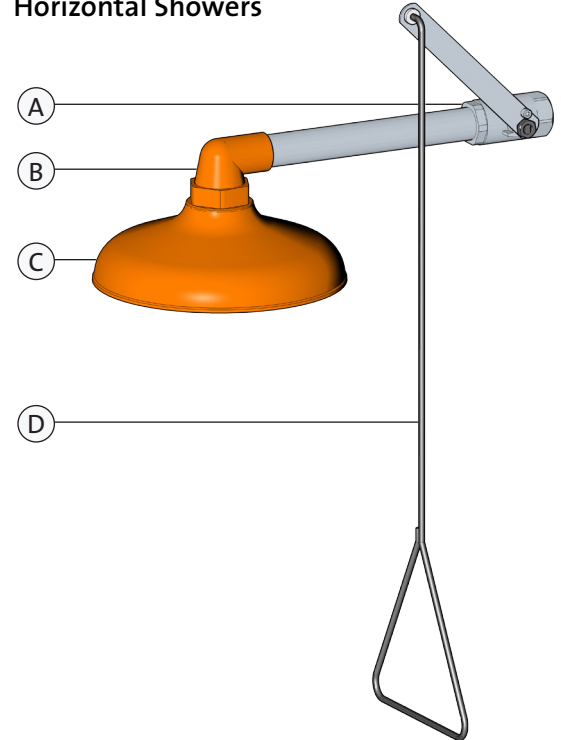

Item	Part number	Description
Valve/Arm Assemblies		
A	AP600-335H	1" IPS Chrome Plated Brass Stay-Open Ball Valve, Horizontal, Single Activation
	AP600-335V	1" IPS Chrome Plated Brass Stay-Open Ball Valve, Vertical, Single Activation
	AP600-345H	1" IPS Chrome Plated Brass Self-Closing Ball Valve, Horizontal
	AP600-345V	1" IPS Chrome Plated Brass Self-Closing Ball Valve, Vertical
	AP600-340H	1" IPS Chrome Plated Brass Stay-Open, Dual Activation Valve, Horizontal
	AP600-340V	1" IPS Chrome Plated Brass Stay-Open, Dual Activation Valve, Vertical
<i>Note: Above Assemblies include stainless steel actuating arm.</i>		

Elbows		
B	330-12-08RSE-OR	Orange ABS Plastic
	330-12-08RSE-GR	Green ABS Plastic
	330-12-08RSE-YE	Yellow ABS Plastic
	300-08SE	1" IPS Galvanized Steel Street Elbow
	320-08SE	1" IPS Stainless Steel Street Elbow

Shower heads		
C	AP450-032ORG	Orange ABS Plastic Shower Head
	AP450-032GRN	Green ABS Plastic Shower Head
	AP450-032YEL	Yellow ABS Plastic Shower Head
	AP450-048	10" Diameter Stainless Steel
	AP450-062	10" Dia. Recessed Flanged Stainless Steel
	AP450-016	8" Dia. Chrome Plated Brass

Actuating Components		
D	AP050-079	29" Stainless Steel Pull Rod
	AP050-080	47-1/2" Stainless Steel Pull Rod
	AP050-081	Extended Length Stainless Steel Pull Rod
	050-049	Stainless Steel Guide Plate

Horizontal Showers