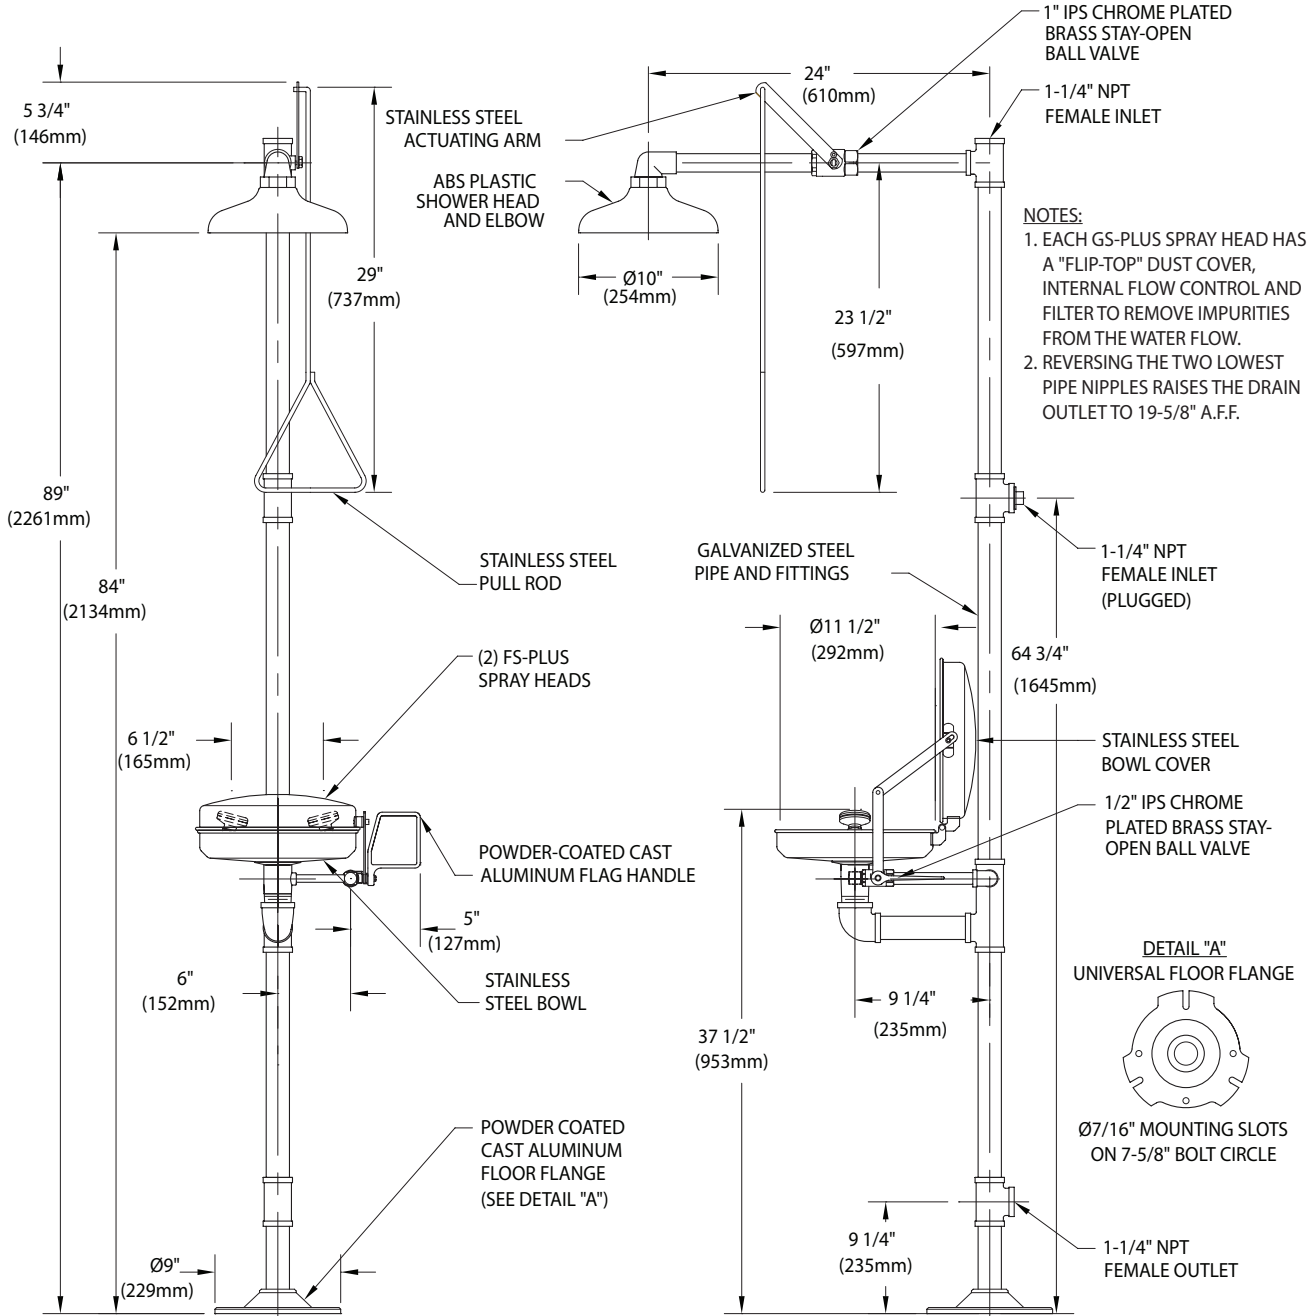

Shower Head: 10" diameter orange ABS plastic.

Shower Valve: 1" IPS chrome plated brass stay-open ball valve. Valve is US-made with chrome plated brass ball and Teflon® seals. Furnished with stainless steel actuating arm and 29" stainless steel pull rod.

Eye/Face Wash Valve: 1/2" IPS chrome plated brass stay-open ball valve. Valve is US-made with chrome plated brass ball and Teflon® seals.

Pipe and Fittings: Schedule 40 galvanized steel. Furnished with orange polyethylene covers for vertical piping for high visibility and corrosion resistance.

Supply: 1-1/4" NPT female top or side inlet.

Waste: 1-1/4" NPT female outlet. Outlet can be positioned at either 9-1/4" or 19-5/8" above finished floor by reversing lower pipe nipples.

Sign: Furnished with ANSI-compliant identification sign.

□ G1950BC Safety Station with Eye/Face Wash, Stainless Steel Bowl and Cover

THIS SPACE FOR ARCHITECT/ENGINEER APPROVAL

Due to continuing product improvement, the information contained in this document is subject to change without notice. All dimensions are ± 1/4" (6mm). rev. 0114