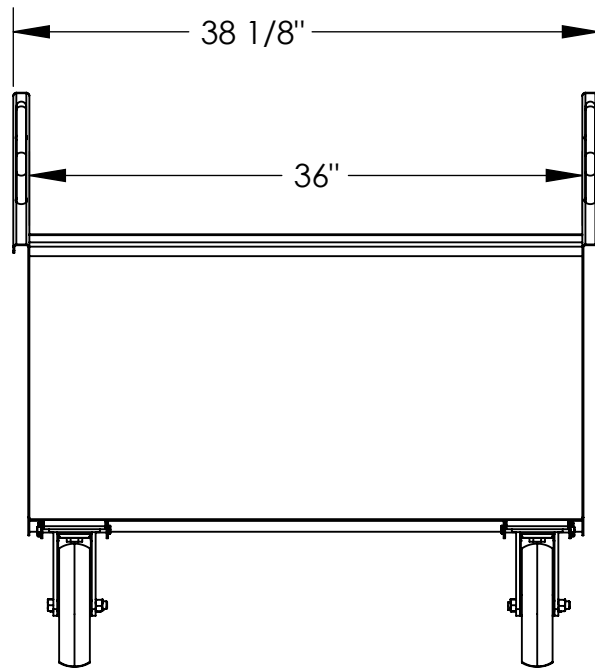

# -PORTABLE CHIP WASTE TRUCK-MODEL:CHIP-26.7

APPROXIMATE WEIGHT IS: 154.3 lbs.

## *STANDARD FEATURES*

OVERALL WIDTH IS: 38 1/8"  
OVERALL LENGTH: 66 9/16"  
OVERALL HEIGHT: 37 3/8"  
TRUCK BOX WIDTH: 36"  
TRUCK BOX DEPTH: 27 3/4"  
TRUCK VOLUME: 26.7 cu-ft; 1 cu-yd  
TRUCK CAPACITY: 2000 lbs.

## *SPECIAL FEATURES*

NONE

DRAWN BY: W. STALEY  
DATE: 3/7/08

SCALE: 1:12.5

FILE NAME:  
37-007-065