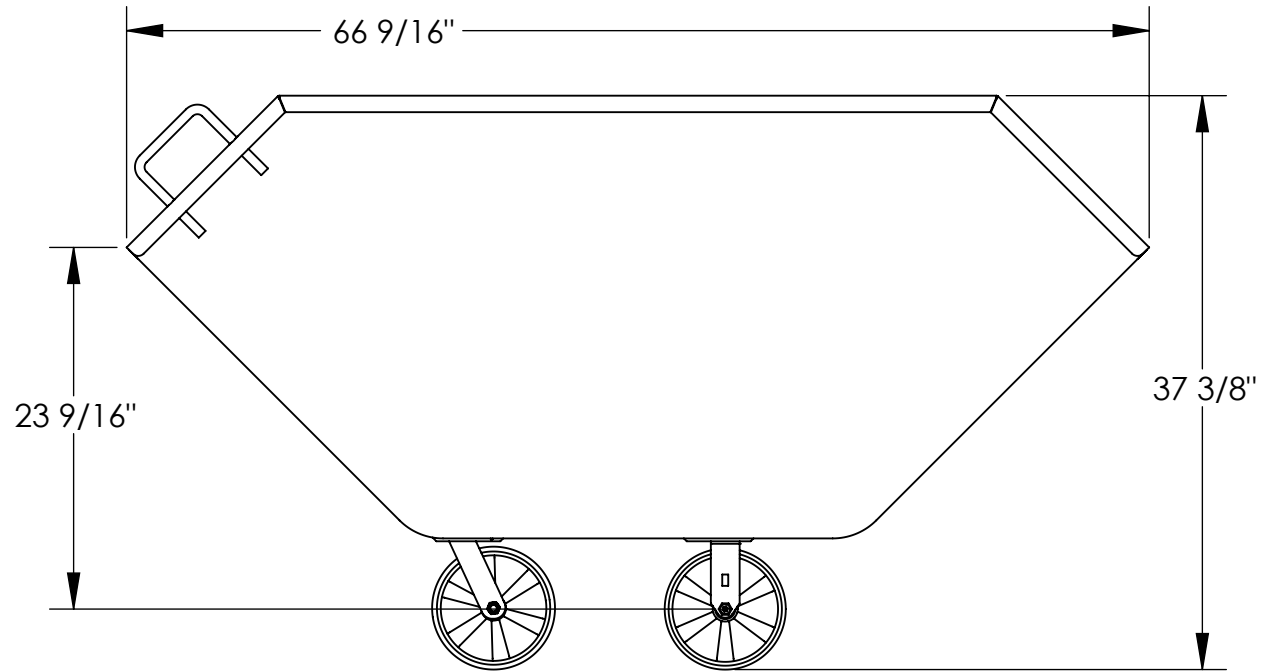

# -PORTABLE CHIP WASTE TRUCK-MODEL:CHIP-26.7

APPROXIMATE WEIGHT IS: 154.3 lbs.

## *STANDARD FEATURES*

OVERALL WIDTH IS: 38 1/8"  
OVERALL LENGTH: 66 9/16"  
OVERALL HEIGHT: 37 3/8"  
TRUCK BOX WIDTH: 36"  
TRUCK BOX DEPTH: 27 3/4"  
TRUCK VOLUME: 26.7 cu-ft; 1 cu-yd  
TRUCK CAPACITY: 2000 lbs.

## *SPECIAL FEATURES*

NONE

DRAWN BY: W. STALEY  
DATE: 3/7/08

SCALE: 1:12.5

FILE NAME:  
37-007-065