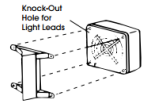

Surface-Mounted Light

Surface-Mounted on 50GC Speaker, or on 350 and 450 Horns