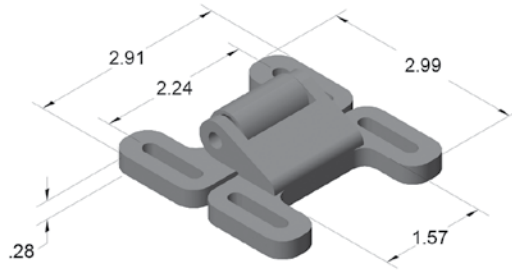

15AC8745

DOUBLE DETENT BALL LATCH

- Hardware included
- Quick locking action
- Fiberglass reinforced nylon material

15AC8762

DEADBOLT LATCH - SIDE RELEASE

- Hardware included
- Spring loaded
- Aluminum construction

15AC7980

BALL LATCH CATCH W/ BRACKET

- Mounting hardware included
- Aluminum block w/ plastic catch