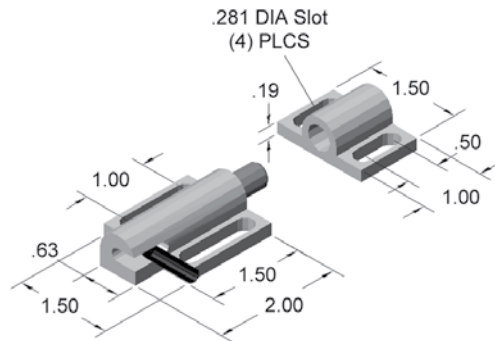

15AC8745

DOUBLE DETENT BALL LATCH

- Hardware included
- Quick locking action
- Fiberglass reinforced nylon material

15AC8762

DEADBOLT LATCH - SIDE RELEASE

- Hardware included
- Spring loaded
- Aluminum construction

15AC7980

BALL LATCH CATCH W/ BRACKET

- Mounting hardware included
- Aluminum block w/ plastic catch