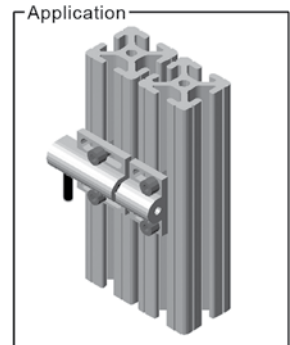

15AC8745

DOUBLE DETENT BALL LATCH

- Hardware included
- Quick locking action
- Fiberglass reinforced nylon material

15AC8762

DEADBOLT LATCH - SIDE RELEASE

- Hardware included
- Spring loaded
- Aluminum construction

15AC7980

BALL LATCH CATCH W/ BRACKET

- Mounting hardware included
- Aluminum block w/ plastic catch