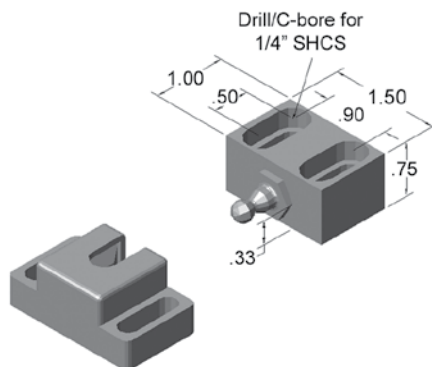

15AC8745

DOUBLE DETENT BALL LATCH

- Hardware included
- Quick locking action
- Fiberglass reinforced nylon material

15AC8762

DEADBOLT LATCH - SIDE RELEASE

- Hardware included
- Spring loaded
- Aluminum construction

15AC7980

BALL LATCH CATCH W/ BRACKET

- Mounting hardware included
- Aluminum block w/ plastic catch