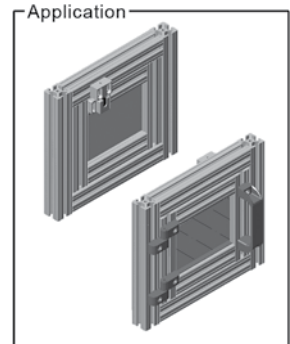

15AC8745

DOUBLE DETENT BALL LATCH

- Hardware included
- Quick locking action
- Fiberglass reinforced nylon material

15AC8762

DEADBOLT LATCH - SIDE RELEASE

- Hardware included
- Spring loaded
- Aluminum construction

15AC7980

BALL LATCH CATCH W/ BRACKET

- Mounting hardware included
- Aluminum block w/ plastic catch