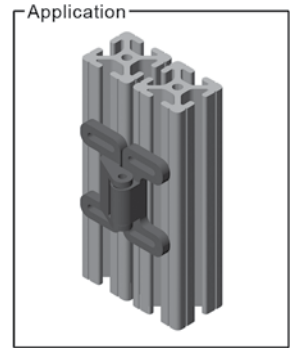

15AC8745

DOUBLE DETENT BALL LATCH

- Hardware included
- Quick locking action
- Fiberglass reinforced nylon material

15AC8762

DEADBOLT LATCH - SIDE RELEASE

- Hardware included
- Spring loaded
- Aluminum construction

15AC7980

BALL LATCH CATCH W/ BRACKET

- Mounting hardware included
- Aluminum block w/ plastic catch