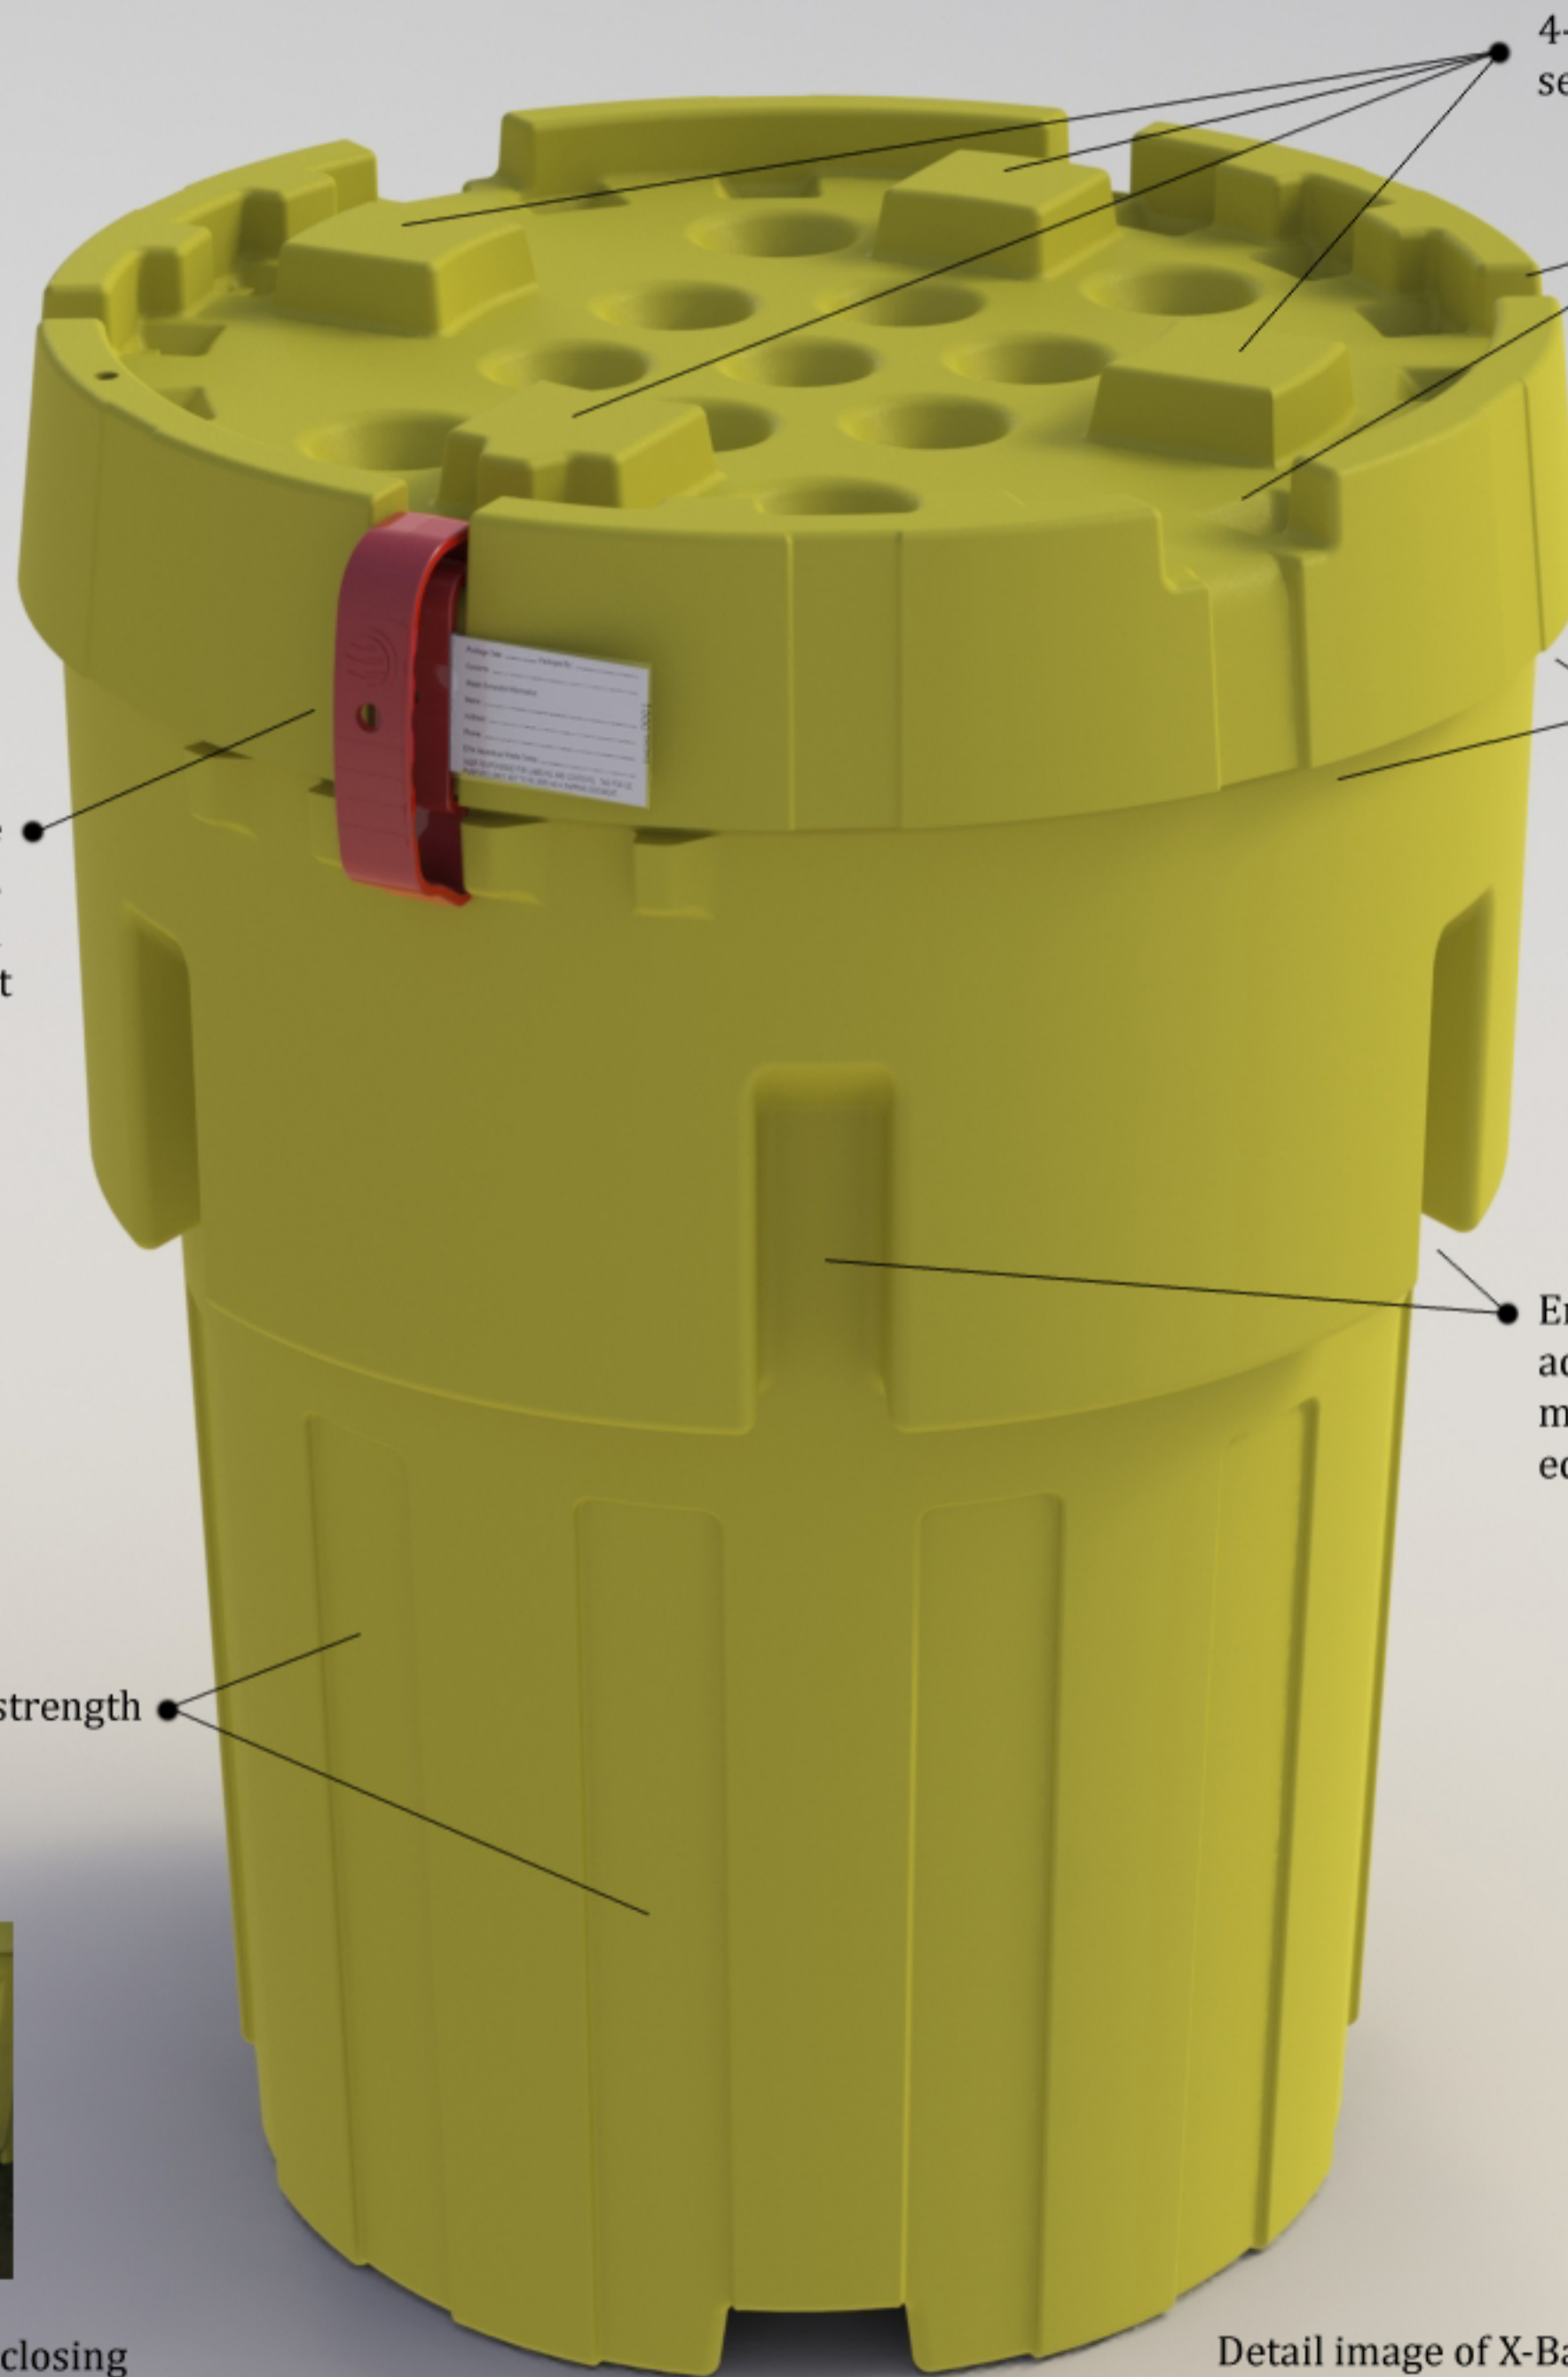

ENVIROSALV Poly Salvage Drum Plus

Detail Image of Lock Down Clip

Lock Down Kit (1295-LK) is available as an optional lockable, serialized, identification security system when accountability matters most

4-Point Locking System provides added security by "locking" stacked salvage drums

Newly designed castellations allow for easy twist-down closing with available substrate or 2x4 standing on it's side or laying flat

Advanced Sealing Technology with state of the art crush resistant seal

Engineered shoulder technology provides added strength and allows for trouble-free maneuverability by material handling equipment and personal

New ribbed design provides added strength

X-Base Technology allows for easy closing with available substrate or wooden 2x4

Detail image of X-Base Technology and 4-Point Locking System