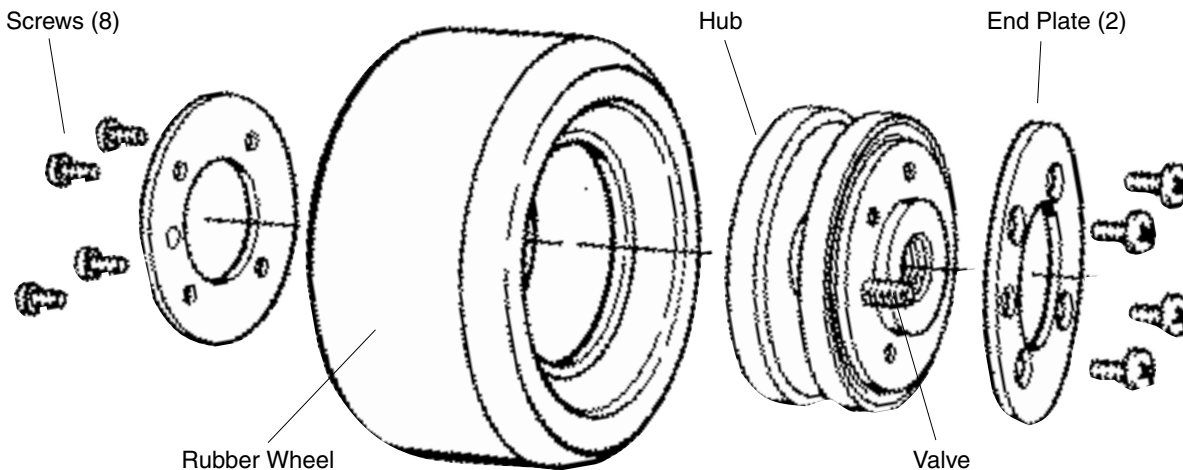

**Models:**

92858, 92801, 92803  
 92811, 92824, 92825  
 92827, 92828, 92846  
 92847, 92848, 92849  
 92863, 94432, 94434  
 94450

Parts Page Reorder No. PD08•35  
 Effective July, 2008

# Aluminum Hub Dynacushion®

*Pneumatic Wheel*

Always operate, inspect and maintain this tool in accordance with the Safety Code for portable air tools (ANSI B186.1) and any other applicable safety codes and regulations. Please refer to Dynabrade's Warning/Safety Operating Instructions for more complete safety information.

## Dynacushion® Pneumatic Wheel - Parts Chart

No.	Part No.	Description/Size	Rubber Wheel	Hub	Valve	End Plate	Screw
1	92858	2-1/4" D. x 3" W	94433	98070	94489	98071	N/A
2	92801	5" D. x 3-1/2" W	94481	98099	94489	N/A	98067
3	92803	5" D. x 3-1/2" W	94481	98125	94489	N/A	98067
4	92811	5" D. x 2-3/4" W	94482	98099	94489	N/A	98067
5	92824	3-1/4" D. x 3" W	92646	98080	94489	N/A	98063
6	92825	3-1/4" D. x 3" W	92646	98081	94489	N/A	98063
7	92827	3-1/4" D. x 3" W	92647	98080	94489	N/A	98063
8	92828	3-1/4" D. x 3" W	92647	98081	94489	N/A	98063
9	92846	3" D. x 2 1/4" W	92643	98074	94489	N/A	98067
10	92847	3" D. x 2 1/4" W	92643	98075	94489	N/A	98067
11	92848	3" D. x 2 1/4" W	92644	98074	94489	N/A	98067
12	92849	3" D. x 2 1/4" W	92644	98075	94489	N/A	98067
13	92863	90mm D x 100mm W	92651	92864	94489	N/A	98067
14	94432	2-1/4" D. x 3" W	94433	98070	94489	98072	N/A
15	94434	3-1/4" D. x 7" W	94435	98087	94489	N/A	98067
16	94450	8-1/4" D x 9" W	94451	94462	94489	94461	95427