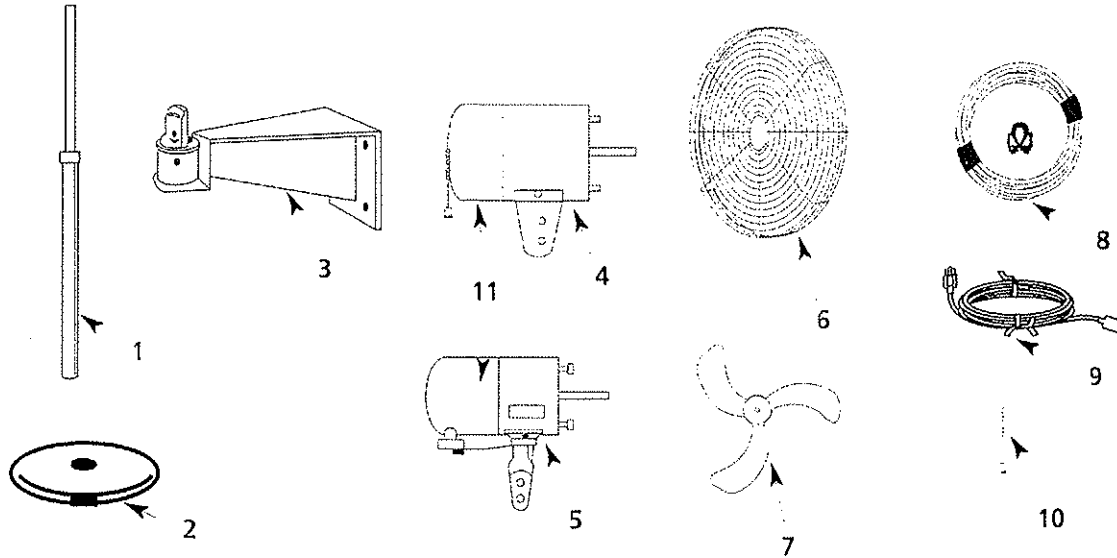

For Repair Parts, call 1-800-323-0620

24 hours a day – 365 days a year

Please provide following information:

- -Model number
- -Serial number (if any)
- -Part description and number as shown in parts list

E
N
G
L
I
S
H

Figure 14b – Repair Parts Illustration for 18", 20", 24" & 30" Quiet Plus Pedestal & Wall Mount Fan (Continued)

Repair Parts List for 18", 20", 24" & 30" Quiet Plus Pedestal & Wall Mount Fan (Continued)

Ref. No.	Description	Part Number for Models:								Qty
		4PRV6	4PRV7	4PRV8	4PRV9	4PRW1	4PRW2	4PRW3	4PRW4	
1	Pedestal	21152	N/A	21152	N/A	21152	N/A	21152	N/A	1
2	Base	21165	N/A	21165	N/A	21165	N/A	21165	N/A	1
3	Wall Bracket	N/A	21187	N/A	21187	N/A	21187	N/A	21187	1
4	Motor	N/A	N/A	78036	78036	N/A	N/A	78036	78036	1
5	Motor	78043	78043	N/A	N/A	78043	78043	N/A	N/A	1
6	Guard	71001	71001	71001	71001	71001	71001	71001	71001	1
7	Propeller	21102	21102	21102	21102	21101	21101	21101	21101	1
8	Safety Cable	N/A	21204	N/A	21204	N/A	21204	N/A	21204	1
9	Cord	01633	01633	01633	01633	01633	01633	01633	01633	1
10	Pull Chain Switch	01723	01723	01723	01723	01723	01723	01723	01723	1
11	End Dome Assembly	03915	03915	06004	06004	03915	03915	06004	06004	1
Δ	Gear Box Assembly	21177	21177	N/A	N/A	21177	21177	N/A	N/A	1

(Δ) Not shown.