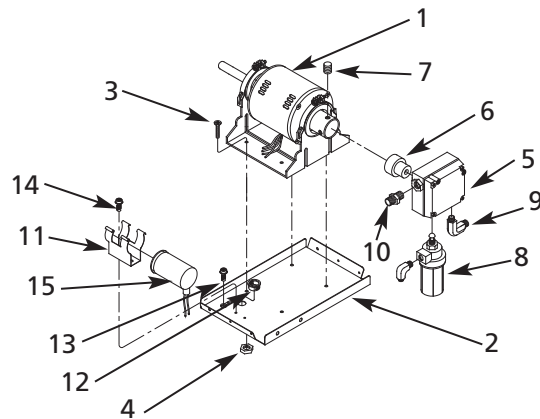

For Repair Parts, call 1-800-323-0620

24 hours a day – 365 days a year

Please provide following information:

- -Model number
- -Serial number (if any)
- -Part description and number as shown in parts list

Motor and Pump Assembly

Figure 24 – Repair Parts Illustration for Portable Oil-Fired Heater

Repair Parts List for Portable Oil-Fired Heater

Reference Number	Description	Part Number for Model 4XA50C	Quantity
1	Motor	3970-0111-00	1
2	Support-Motor	3121-0375-00	1
3	Bolt (HH)	4321-0182-00	4
4	Lock Nut	4331-0022-00	1
5	Coupling-Pump	3531-0013-00	1
6	Gear Pump	3740-0060-00	1
7	Bolt-Headless Socket	4323-0004-00	3
8	Filter Oil Assembly	3740-0034-00	1
9	Elbow-Male	3740-0044-00	1
10	Fitting-Straight	3740-0039-00	1
11	Holder-Condensor	3131-0295-00	1
12	Bushing Grommet	3712-0004-00	1
13	Screw (TH2S)	4312-0046-00	1
14	Flange Screw	4319-0015-02	2
15	Capacitor	3820-0146-00	1

For Technical Support or Troubleshooting, Call: 1-800-323-0620