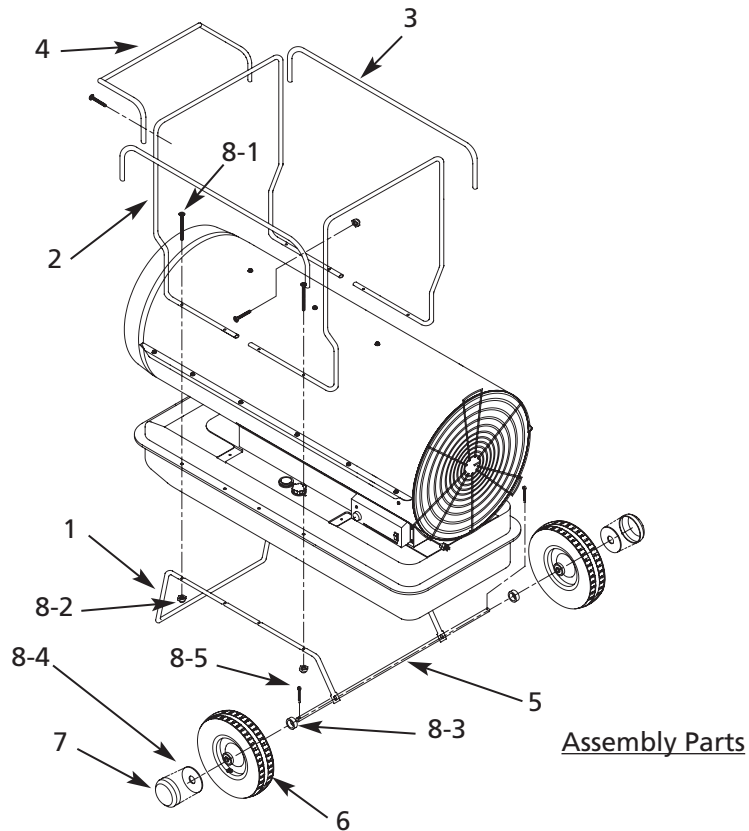

For Repair Parts, call 1-800-323-0620

24 hours a day – 365 days a year

Please provide following information:

- -Model number
- -Serial number (if any)
- -Part description and number as shown in parts list

Figure 22 – Repair Parts Illustration for Portable Oil-Fired Heaters

Repair Parts List for Portable Oil-Fired Heaters

Reference Number	Description	Part Number for Model 4XA50C	Quantity
1	Wheel Support Frame	3551-0041-00	1
2	Handle Frame	3551-0043-00	2
3	Handle Support	3551-0044-00	2
4	Front Handle	3551-0042-00	1
5	Wheel Axle	3541-0066-00	1
6	Wheel	3720-0011-00	2
7	Wheel Cap	3231-0100-00	2
8	Hardware Kit	HW-KFA1008	1
8-1	Bolt FH (L)	–	6
8-2	Lock Nut	–	20
8-3	Bushing	–	2
8-4	Flat Washer	–	2
8-5	Cotter Pin	–	2

For Technical Support or Troubleshooting, Call: 1-800-323-0620