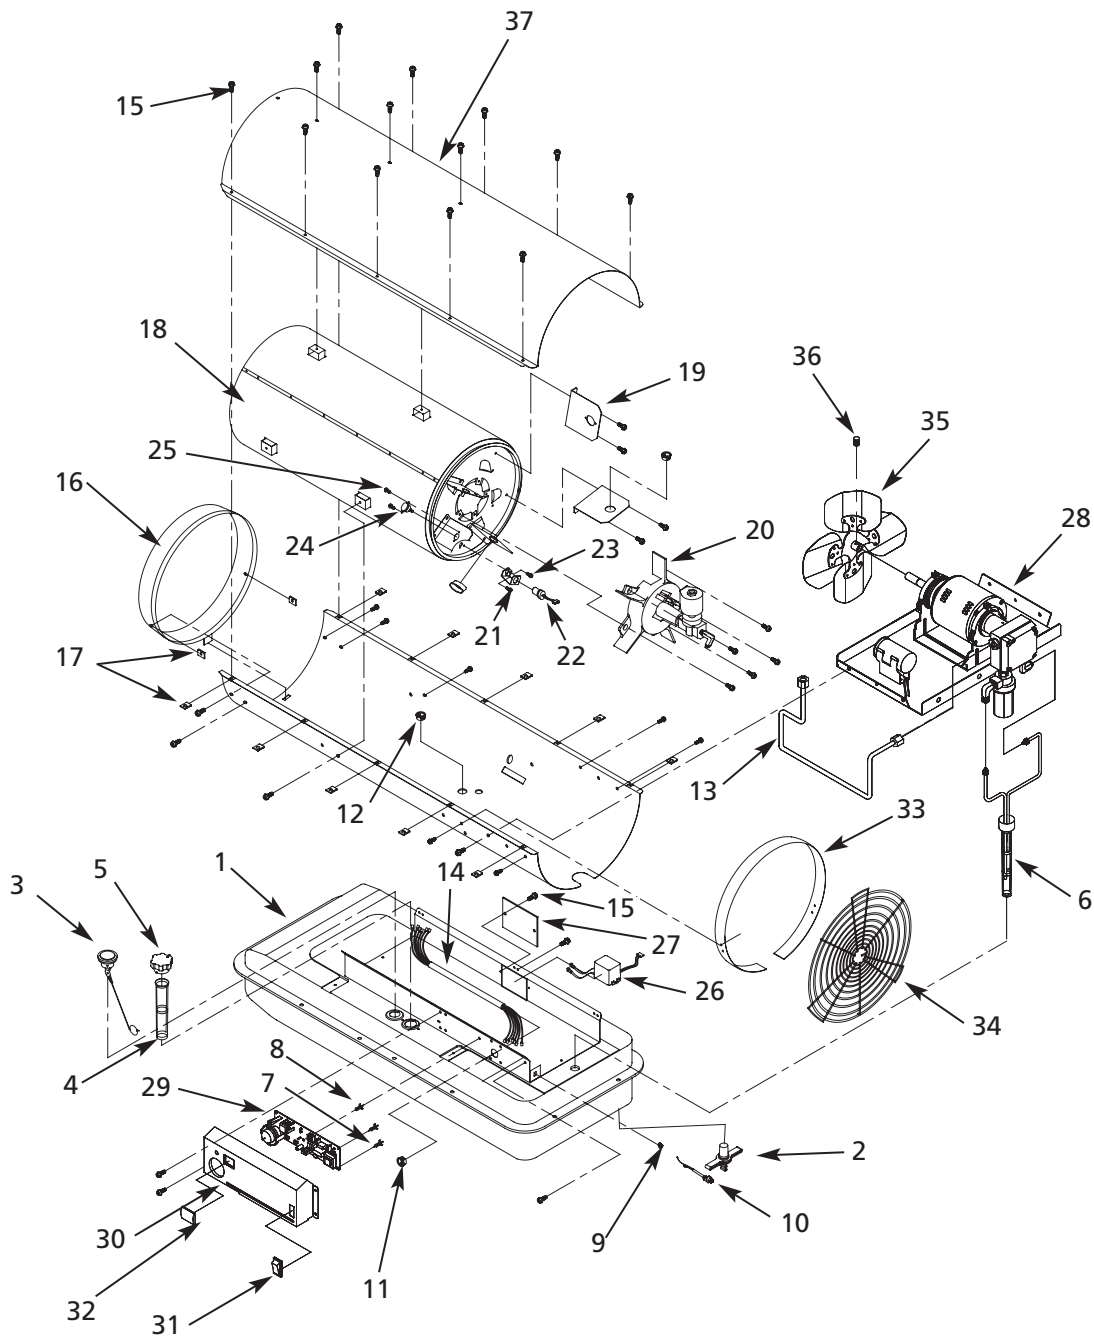

Figure 21 – Repair Parts Illustration for Portable Oil-Fired Heater

For Technical Support or Troubleshooting, Call: 1-800-323-0620

Model 4XA50C

Repair Parts List for Portable Oil-Fired Heater

Ref. No.	Description	Part No.	Qty.	Ref. No.	Description	Part No.	Qty.
1	Fuel Tank Assembly	2151-0021-00	1	20	Burner Head Assembly	2152-0084-00	1
2	Drain Plug	3331-0051-00	1	21	Photocell Bracket	3131-0159-00	1
3	Fuel Gauge	2156-0027-00	1	22	Photocell Assembly	SP-KFA1025	1
4	Fuel Filter	3221-0009-00	1	23	Screw (BH1)	4311-0068-00	1
5	Fuel Cap	2151-0022-00	1	24	Temperature Limit Control	38C0-0075-00	1
6	Filler Neck Assembly	2155-0011-00	1	25	Screw - PH2	4312-0021-00	2
7	Space Support	3713-0004-00	5	26	Ignitor	39E0-0029-00	1
8	Card Support	3713-0016-00	3	27	Ignitor Cover	3131-0309-00	1
9	Cord Bushing	3712-0013-00	1	28	Motor and Pump Assembly	2154-0046-00	1
10	Power Cord	3980-0105-00	1	29	P.C.B. Assembly	215A-0024-00	1
11	Bushing Grommet	3712-0044-00	4	30	Cover Display	3121-0376-00	1
12	Bushing Grommet	3712-0004-00	2	31	Power Switch	39A0-0082-00	1
13	Fuel Line	3740-0058-00	1	32	Window Display	3121-0113-00	1
14	Burner Harness	39D0-0311-00	1	33	Guide Shell	3121-0378-00	1
15	Flange Screw	4319-0015-02	39	34	Guard Fan	3561-0064-00	1
16	Cone-Outside	2153-0016-01	1	35	Fan Assembly	2154-0047-00	1
17	Clip-Nut	3131-0182-00	10	36	Bolt Standard Socket	4323-0005-00	1
18	Combustion Chamber	2152-0082-00	1	37	Upper Shell	3111-0253-00	1
19	Air Deflector	3131-0361-00	5				

Repair Parts List for Portable Oil-Fired Heaters

Reference Number	Description	Part Number for Model 4XA50C	Quantity
1	Wheel Support Frame	3551-0041-00	1
2	Handle Frame	3551-0043-00	2
3	Handle Support	3551-0044-00	2
4	Front Handle	3551-0042-00	1
5	Wheel Axle	3541-0066-00	1
6	Wheel	3720-0011-00	2
7	Wheel Cap	3231-0100-00	2
8	Hardware Kit	HW-KFA1008	1
8-1	Bolt FH (L)	–	6
8-2	Lock Nut	–	20
8-3	Bushing	–	2
8-4	Flat Washer	–	2
8-5	Cotter Pin	–	2