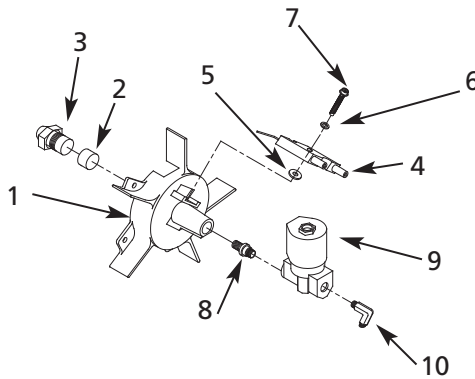

For Repair Parts, call 1-800-323-0620

24 hours a day – 365 days a year

Please provide following information:

- -Model number
- -Serial number (if any)
- -Part description and number as shown in parts list

Burner Head Assembly

Figure 23 – Repair Parts Illustration for Portable Oil-Fired Heaters

Repair Parts List for Portable Oil-Fired Heaters

Reference Number	Description	Part Number for Model 4XA50C	Quantity
1	Burner Head	3531-0012-00	1
2	Plug	3541-0060-00	1
3	Nozzle	SP-KFA1028	1
4	Spark Plug	SP-KFA1009	1
5	Fiber Washer	4349-0017-00	1
6	Spring Washer	4322-0009-00	1
7	Flange Bolt	4329-0013-00	1
8	Nipple-Straight	3541-0057-00	1
9	Solenoid Valve	39A0-0084-00	1
10	Elbow-Male	3740-0037-00	1