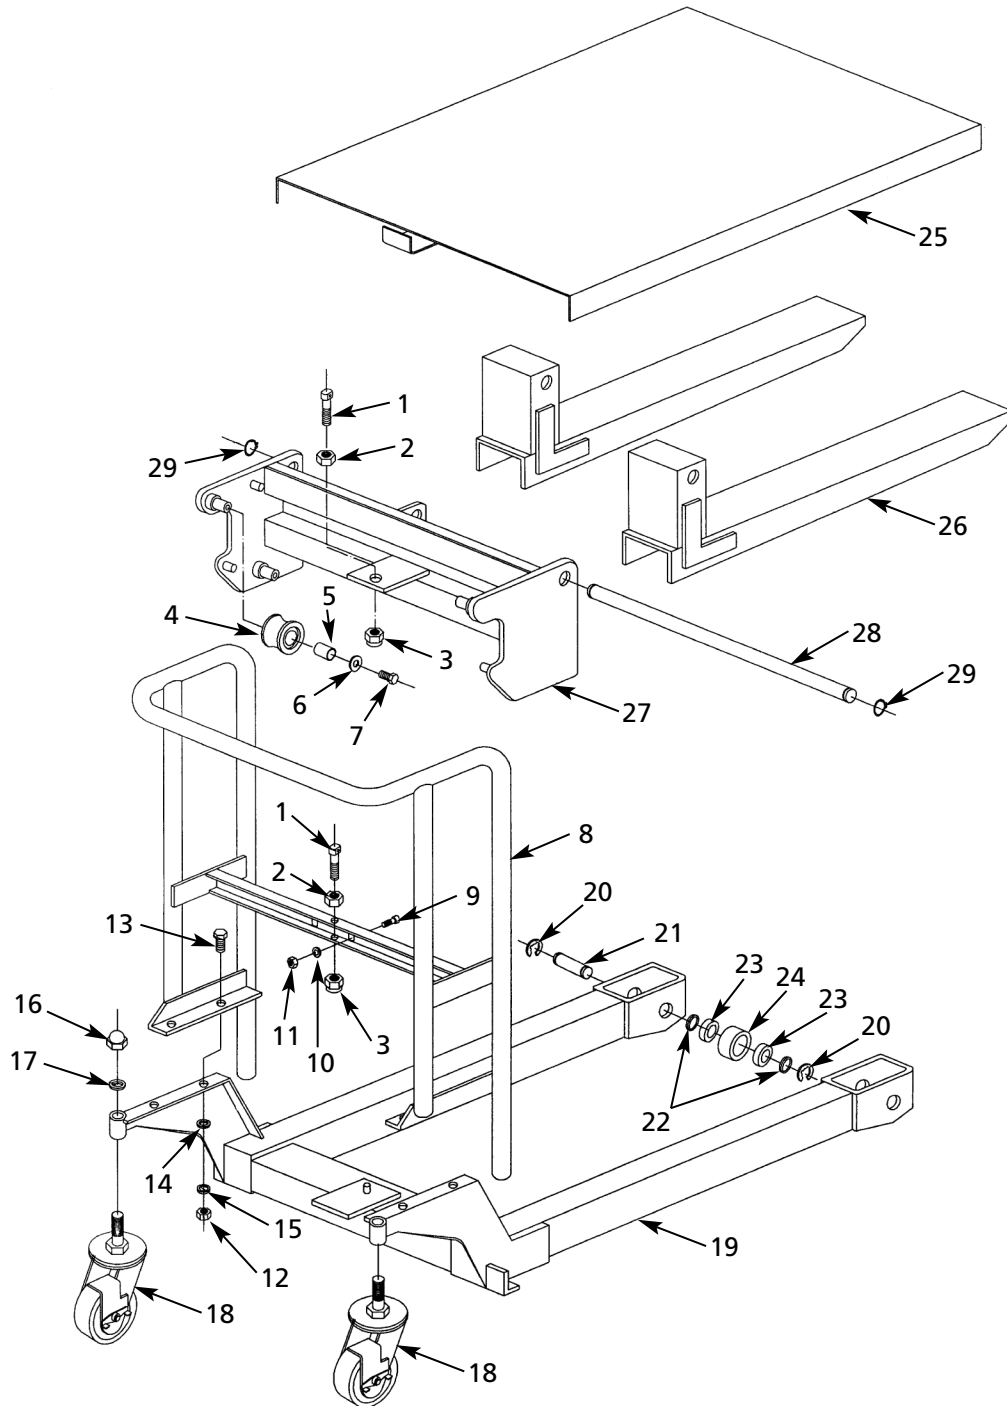

For Repair Parts, call 1-800-323-0620

24 hours a day – 365 days a year

Please provide following information:

- Model number
- Serial number (if any)
- Part description and number as shown in parts list

Figure 3 – Repair Parts Illustration for Adjustable Fork Platform Lift

Models 4ECW6 and 4ECW7

Repair Parts List for Adjustable Fork Platform Lift

Ref. No.	Description	Part No.	Qty.	Ref. No.	Description	Part No.	Qty.
Bolt Kit for Chain				Caster Kit			
1	Bolt	▲	1	16	Nut	▲	1
2	Nut	▲	1	17	Lock Washer	▲	1
3	Nut	▲	1	18	Caster	▲	1
Roller Kit				19	Mast Base	*	1
4	Roller	▲	1	Load Roller Kit			
5	Bushing	▲	1	20	Locking Ring	▲	2
6	Washer	▲	1	21	Axle for Roller	▲	1
7	Bolt	▲	1	22	Washer	▲	2
8	Handle (4ECW6)	*	1	23	Bearing	▲	2
	Handle (4ECW7)	*	1	24	Roller	▲	1
9	Bolt	**	2	25	Platform	MH4ECW609G	1
10	Washer	**	2	26	Fork	MH4ECW610G	2
11	Nut	**	2	27	Fork Carriage	*	1
12	Nut	**	4	Shaft Kit			
13	Bolt	**	4	28	Shaft	▲	1
14	Washer	**	4	29	Locking Ring	▲	2
15	Lock Washer	**	4	Δ	Replacement Label Kit	MH4ECW611G	1

Repair Parts List for Platform Lift

Ref. No.	Description	Part No.	Qty.	Ref. No.	Description	Part No.	Qty.
1	Platform	MH4ECW801G	1	12	Nut	**	2
	Bolt Kit for Chain	MH4ECW601G	2	13	Nut	**	4
2	Bolt	▲	1	14	Bolt	**	4
3	Nut	▲	1	15	Washer	**	4
4	Nut	▲	1	16	Lock Washer	**	4
	Roller Kit	MH4ECW602G	4	17	Mast Base	*	1
5	Roller	▲	1		Caster Kit	MH4ECW803G	2
6	Bushing	▲	1	18	Nut	▲	1
7	Washer	▲	1	19	Lock Washer	▲	1
8	Bolt	▲	1	20	Caster	▲	1
9	Handle (4ECW8)	*	1		Load Roller Kit	MH4ECW804G	2
	Handle (4ECW9)	*	1	21	Locking Ring	▲	2
	Handle (4ECX1)	*	1	22	Shaft	▲	1
10	Bolt	**	2	23	Bearing	▲	2
11	Washer	**	2	24	Loading Roller	▲	1