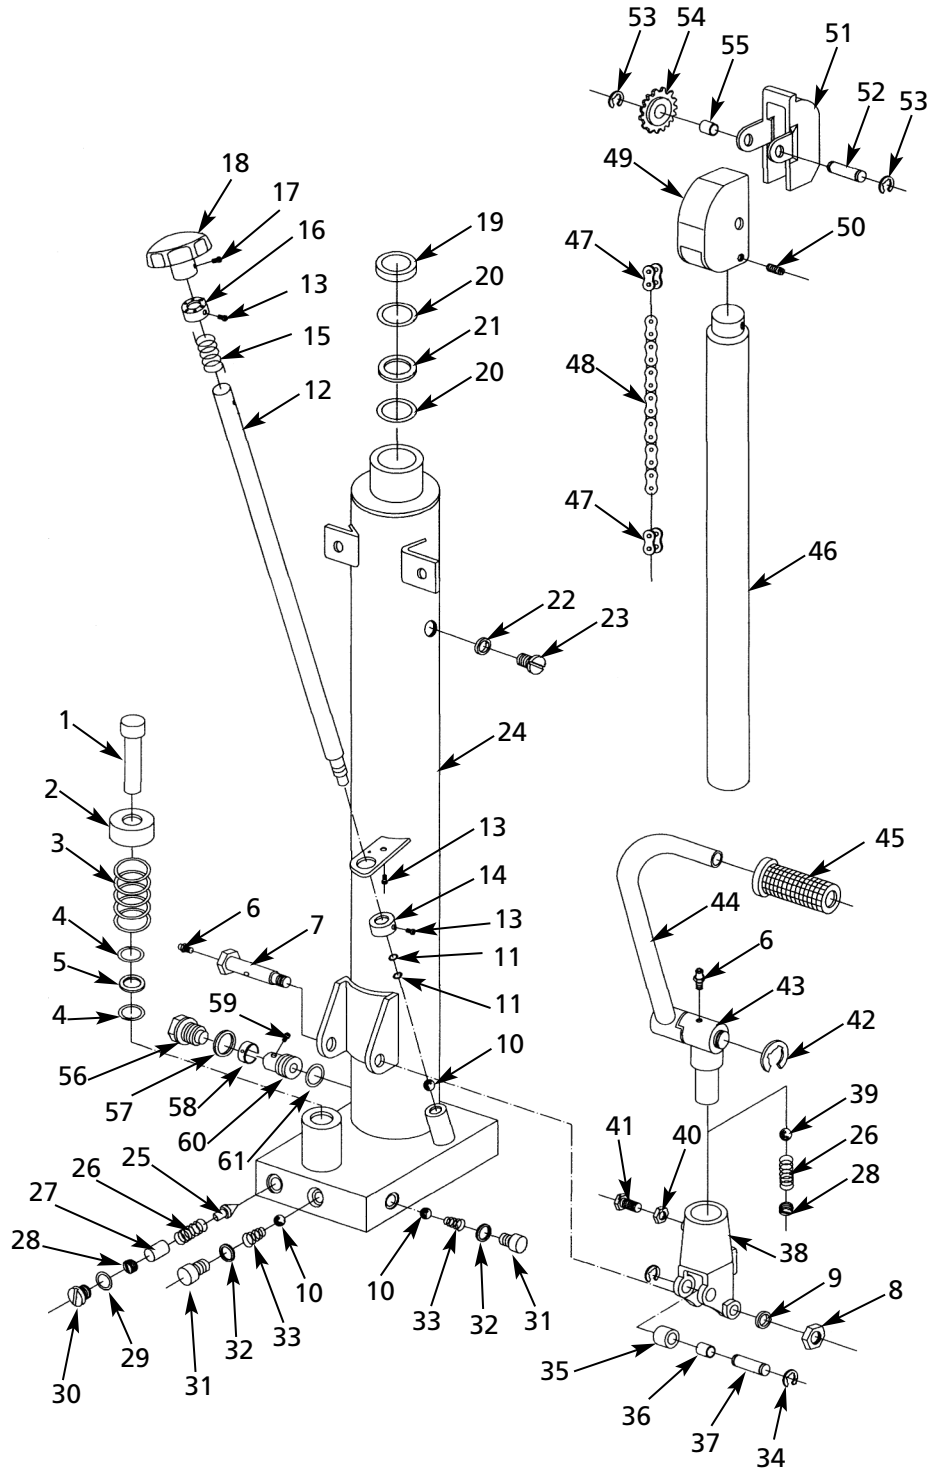

- Model number
- Serial number (if any)
- Part description and number as shown in parts list

ENGLISH

Figure 5 – Repair Parts Illustration for Platform Pump

Models 4ECW6 thru 4ECW9, 4ECX1

Repair Parts List for Platform Pump

Ref. No.	Description	Part No.	Qty.	Ref. No.	Description	Part No.	Qty.
	Pump Piston Kit	MH2MPT217G	1	33	Spring	▲	2
1	Pump Piston Rod	▲	1		Pedal Bracket Kit	MH2MPT216G	1
2	Spring Cap	▲	1	34	Retaining Ring	▲	2
3	Spring	▲	1	35	Pressure Roller	▲	1
4	O-Ring	▲	2	36	Bushing	▲	1
5	Washer	▲	1	37	Shaft	▲	1
	Pivot Pin Assembly Kit	MH2MPT218G	1	38	Bracket	▲	1
6	Grease Fitting	▲	1		Pedal Seat Kit	MH2MPT215G	1
7	Bolt	▲	1	6	Grease Fitting	▲	1
8	Nut	▲	1	26	Spring	▲	1
9	Lock Washer	▲	1	28	Adjusting Bolt	▲	1
10	Steel Ball	MH2MPT223G	1	39	Steel Ball	▲	1
	Valve Rod Kit	MH2MPT224G	1	40	Nut	▲	1
11	O-Ring	▲	2	41	Bolt	▲	1
12	Valve Rod	▲	1	42	Retaining Ring	▲	1
	Fix Ring/Spring Kit	MH2MPT222G	1	43	Pedal Bar Seat	▲	1
13	Bolt	▲	4		Pedal Bar Kit	MH2MPT214G	1
14	Fix Ring	▲	1	44	Pedal Bar	▲	1
15	Spring	▲	1	45	Rubber Cover	▲	1
16	Valve Rod Fix Ring	▲	1	46	Lifting Piston Rod	*	1
	Knob Assembly Kit	MH2MPT225G	1	47	Linking Chain	MH4ECW614G	2
17	Bolt	▲	1	48	Chain (4ECW6)	MH4ECW615G	1
18	Knob	▲	1		Chain (4ECW7)	MH4ECW703G	1
	Ring/Seal Kit	MH2MPT213G	1		Chain (4ECW8)	MH4ECW806G	1
19	Dust Ring	▲	1		Chain (4ECW9)	MH4ECW903G	1
20	O-Ring	▲	2		Chain (4ECX1)	MH4ECX103G	1
21	Washer	▲	1		Chain Gear Kit	MH4ECW616G	1
	Fill Plug Kit	MH4ECW613G	1	49	Cover	▲	1
22	Seal Washer	▲	1	50	Bolt	▲	1
23	Bolt	▲	1	51	Cap	▲	1
24	Body of Pump	*	1	52	Shaft	▲	1
	Safety Valve Kit	MH2MPT220G	1	53	Locking Ring	▲	2
25	Valve Spindle	▲	1	54	Chain Gear	▲	1
26	Spring	▲	1	55	Bushing	▲	2
27	Pin	▲	1		Plug Kit #1	MH2MPT219G	1
28	Adjusting Bolt	▲	1	56	Screw	▲	1
29	O-Ring	▲	1	57	Seal Washer	▲	1
30	Bolt	▲	1	58	Sleeve	▲	1
	Vented Drain Plug Kit	MH2MPT221G	1	59	Screw	▲	1
10	Steel Ball	▲	2	60	Valve Seat	▲	1
31	Screw	▲	2	61	O-Ring	▲	1
32	Seal Washer	▲	2				