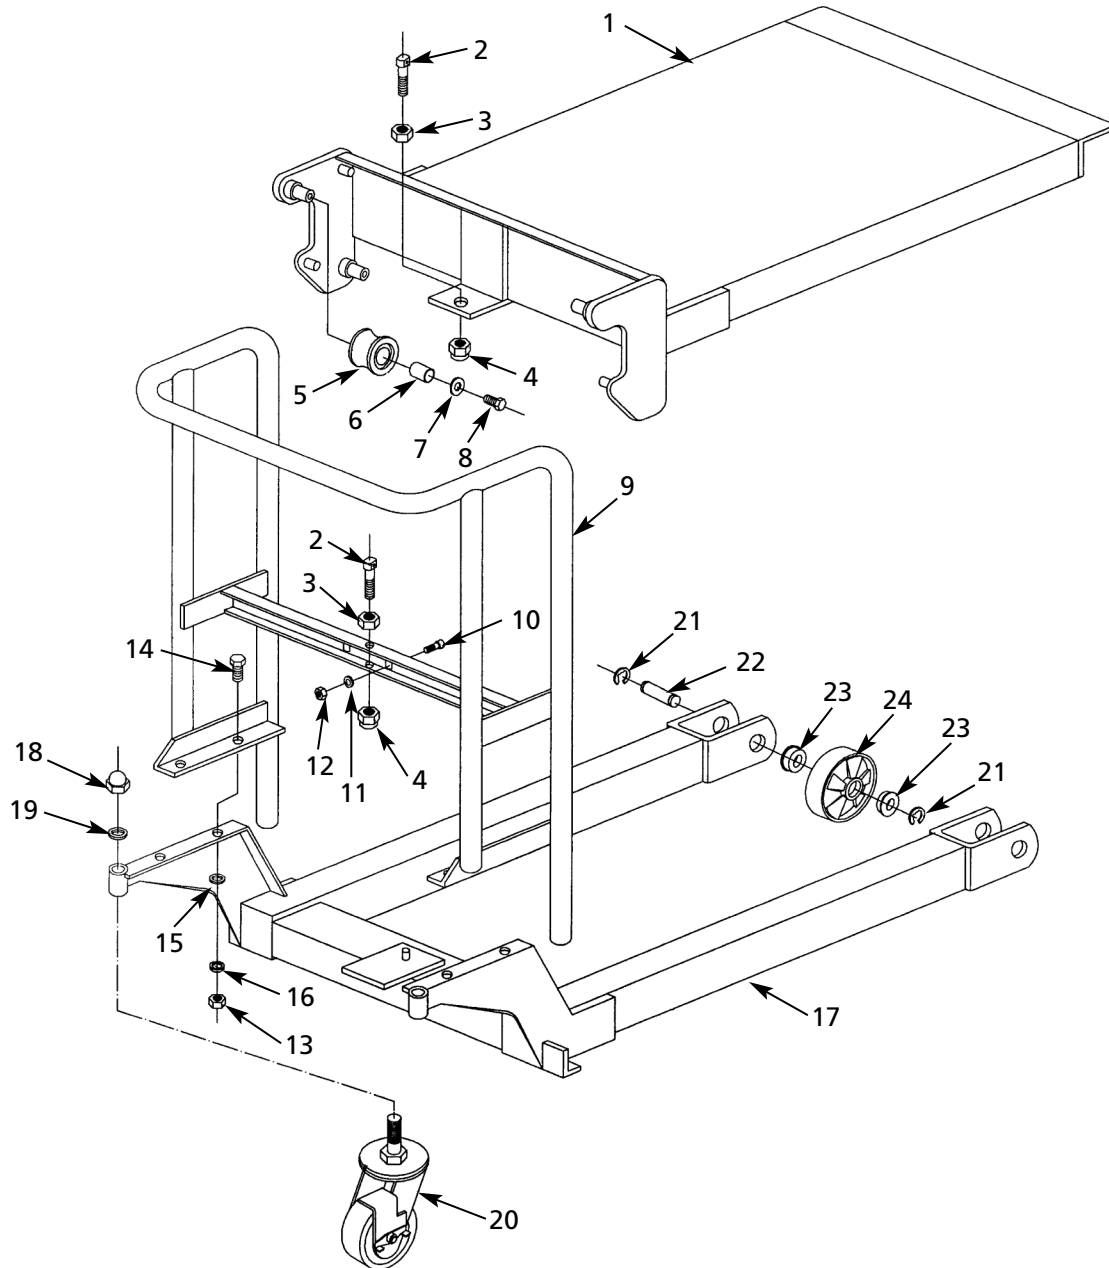

Models 4ECW6 and 4ECW7

Repair Parts List for Adjustable Fork Platform Lift

Ref. No.	Description	Part No.	Qty.	Ref. No.	Description	Part No.	Qty.
Bolt Kit for Chain				Caster Kit			
1	Bolt	▲	1	16	Nut	▲	1
2	Nut	▲	1	17	Lock Washer	▲	1
3	Nut	▲	1	18	Caster	▲	1
Roller Kit				19	Mast Base	*	1
4	Roller	▲	1	Load Roller Kit			
5	Bushing	▲	1	20	Locking Ring	▲	2
6	Washer	▲	1	21	Axle for Roller	▲	1
7	Bolt	▲	1	22	Washer	▲	2
8	Handle (4ECW6)	*	1	23	Bearing	▲	2
	Handle (4ECW7)	*	1	24	Roller	▲	1
9	Bolt	**	2	25	Platform	MH4ECW609G	1
10	Washer	**	2	26	Fork	MH4ECW610G	2
11	Nut	**	2	27	Fork Carriage	*	1
12	Nut	**	4	Shaft Kit			
13	Bolt	**	4	28	Shaft	▲	1
14	Washer	**	4	29	Locking Ring	▲	2
15	Lock Washer	**	4	Δ	Replacement Label Kit	MH4ECW611G	1

Please provide following information:

- Model number
- Serial number (if any)
- Part description and number as shown in parts list

Figure 4 – Repair Parts Illustration for Platform Lift

Models 4ECW8, 4ECW9 and 4ECX1

Repair Parts List for Platform Lift

Ref. No.	Description	Part No.	Qty.	Ref. No.	Description	Part No.	Qty.
1	Platform	MH4ECW801G	1	12	Nut	**	2
	Bolt Kit for Chain	MH4ECW601G	2	13	Nut	**	4
2	Bolt	▲	1	14	Bolt	**	4
3	Nut	▲	1	15	Washer	**	4
4	Nut	▲	1	16	Lock Washer	**	4
	Roller Kit	MH4ECW602G	4	17	Mast Base	*	1
5	Roller	▲	1		Caster Kit	MH4ECW803G	2
6	Bushing	▲	1	18	Nut	▲	1
7	Washer	▲	1	19	Lock Washer	▲	1
8	Bolt	▲	1	20	Caster	▲	1
9	Handle (4ECW8)	*	1		Load Roller Kit	MH4ECW804G	2
	Handle (4ECW9)	*	1	21	Locking Ring	▲	2
	Handle (4ECX1)	*	1	22	Shaft	▲	1
10	Bolt	**	2	23	Bearing	▲	2
11	Washer	**	2	24	Loading Roller	▲	1