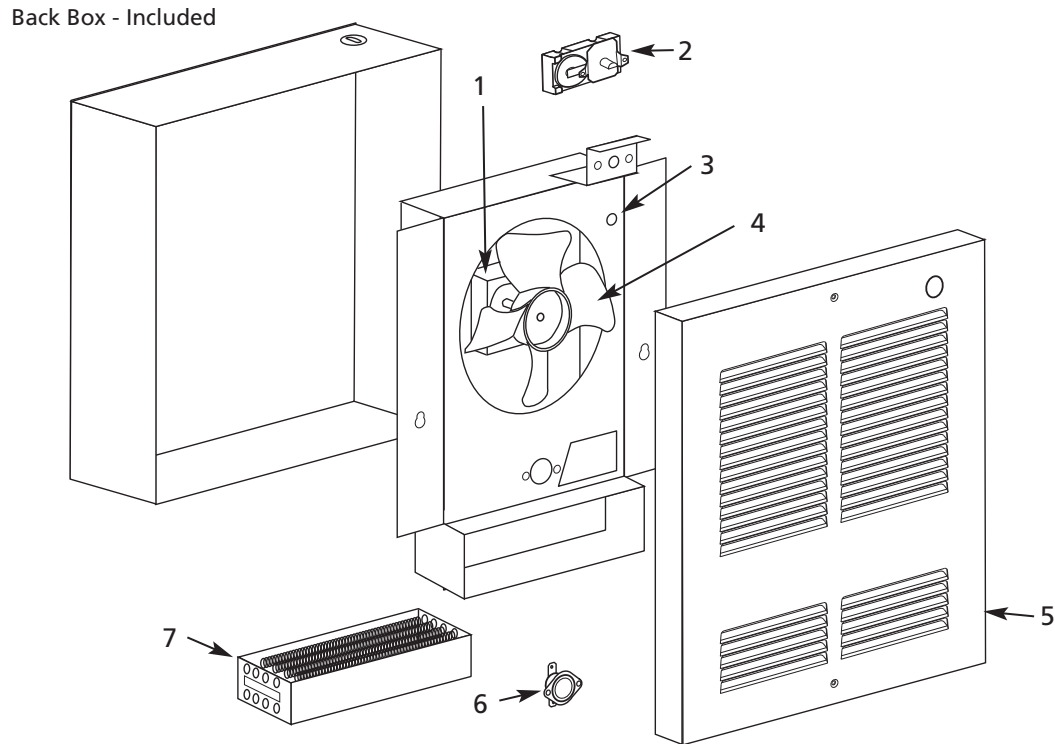

For Repair Parts, call 1-800-323-0620

24 hours a day – 365 days a year

Please provide following information:

- -Model number
- -Serial number (if any)
- -Part description and number as shown in parts list

Figure 6 – Repair Parts Illustration for Fan-Forced Wall and Ceiling Heaters and Surface-Mounting Frame

Repair Parts List for Fan-Forced Wall and Ceiling Heaters and Surface-Mounting Frame

Reference Number	Description	Part Number for Models:				Quantity
		5ZK64E	5ZK66E	5ZK68E	5ZK70E	
1	Motor	3900-2037-000	3900-2037-001	3900-2037-000	3900-2037-001	1
2	Thermostat	410130001	410130001	410130001	410130001	1
3	Hi Temp Indicator	3510-2017-002	3510-2017-003	3510-2017-002	3510-2017-003	1
4	Fan	1210-2008-000	1210-2008-000	1210-2008-000	1210-2008-000	1
5	Grille	2501-2054-001	2501-2054-001	2501-2054-000	2501-2054-000	1
6	Over Temp Safety Control	4520-2055-000	4520-2055-000	4520-2055-000	4520-2055-000	1
7	Element*	1802-2124-003	1802-2124-005	1802-2124-000	1802-2124-005	1
D	Parts Bag: Wire nuts, Screws, Knob and Plug Button	1205-2049-500	1205-2049-500	1205-2049-501	1205-2049-501	1

(D) Not Shown.

(*) Element assembly includes thermal fuse (one shot).

E
N
G
L
I
S
H