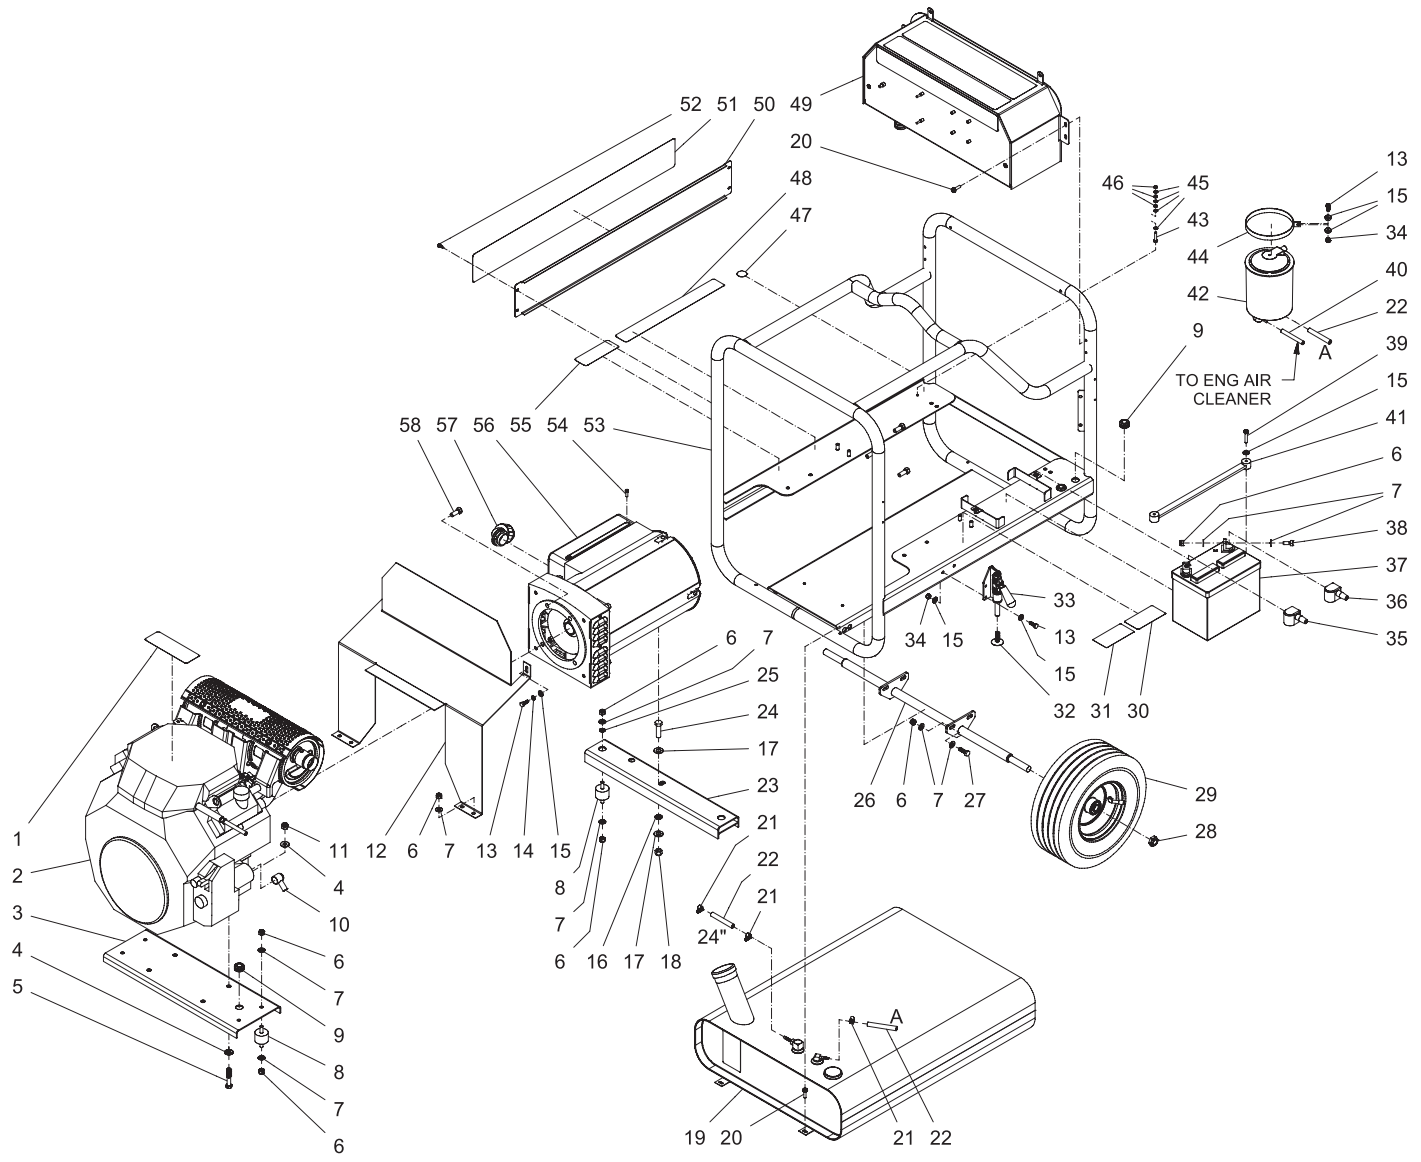

Figure 1 – Repair Parts Illustration for GEN-14000-1GHE 082710

Models 6FYA4

Repair Parts

Ref. No.	Description	Part No.	Qty.	Ref. No.	Description	Part No.	Qty.
1	Decal- Carbon Monoxide (See 34-9039)	N/A	1	32	Bolt	27-9550	1
2	Engine Assembly -Honda GX630	850-0395	1	33	Push/Pull Toggle Clamp	33-0400	1
3	Isolation Plate	5-0279A01	1	34	Locknut	30-0155	4
4	Washer	28-0022	8	35	Battery Cable Cover	33-0429	1
5	Bolt	27-0121	4	36	Battery Cable Cover	33-0004	1
6	Locknut	30-0157	26	37	Battery	32-0058	1
7	Washer	28-0003	36	38	Bolt	27-0066	2
8	Isolator	33-0028	6	39	Bolt	27-0017	2
9	Grommet	33-0001	3	40	Fuel Hose *(Three Feet Required)	15-0261	1
10	Terminal Protector	33-0508	1	41	Battery Strap	33-0430	1
11	Locknut	30-0159	4	42	Carb Canister	62-0212	1
12	Heat Shield	20-1116A01	1	43	Bolt	27-8807	1
13	Bolt	27-0015	6	44	Carb Canister Strap	20-1187A01	2
14	Lockwasher	29-0006	2	45	External Lockwasher	28-1009	4
15	Washer	28-0002	12	46	Nut	30-6001	3
16	Lockwasher	29-0112	1	47	Decal- Ground Pictoral (See 34-9039)	N/A	1
17	Washer	28-0005	2	48	Decal- Warning Explosion (See 34-9039)	N/A	1
18	Locknut	30-0161	1	49	Electric Box Assembly	N/A Sep	1
19	Gas Tank Assembly	856-0019	1	50	Side Panel	20-1117A01	2
20	Bolt	27-9527	10	51	Decal - Marketing	34-2545	2
21	Clamp Worm	42-0004	3	52	Bolt	27-3062	8
22	Fuel Hose *(Five Feet Required)	15-0008	1	53	Frame	5-0269A01	1
23	Isolation Plate	5-0280A01	1	54	Bolt	27-8878	4
24	Bolt	27-0168	1	55	Decal - Grainger 800# Large	34-1444	1
25	Lockwasher	29-0110	1	56	Alternator	32-0886	1
26	Axle	5-0278A01	2	57	Conduit Elbow	32-0907	1
27	Bolt	27-0067	8	58	Bolt	27-0117	4
28	Locknut	30-0117	4		Decal Set (Inc. 1, 30, 48, 49)	34-9039	1
29	Wheel	14-0006	4				
30	Decal- California Emissions	N/A	1				
31	Decal- Silver Sticker	N/A	1				