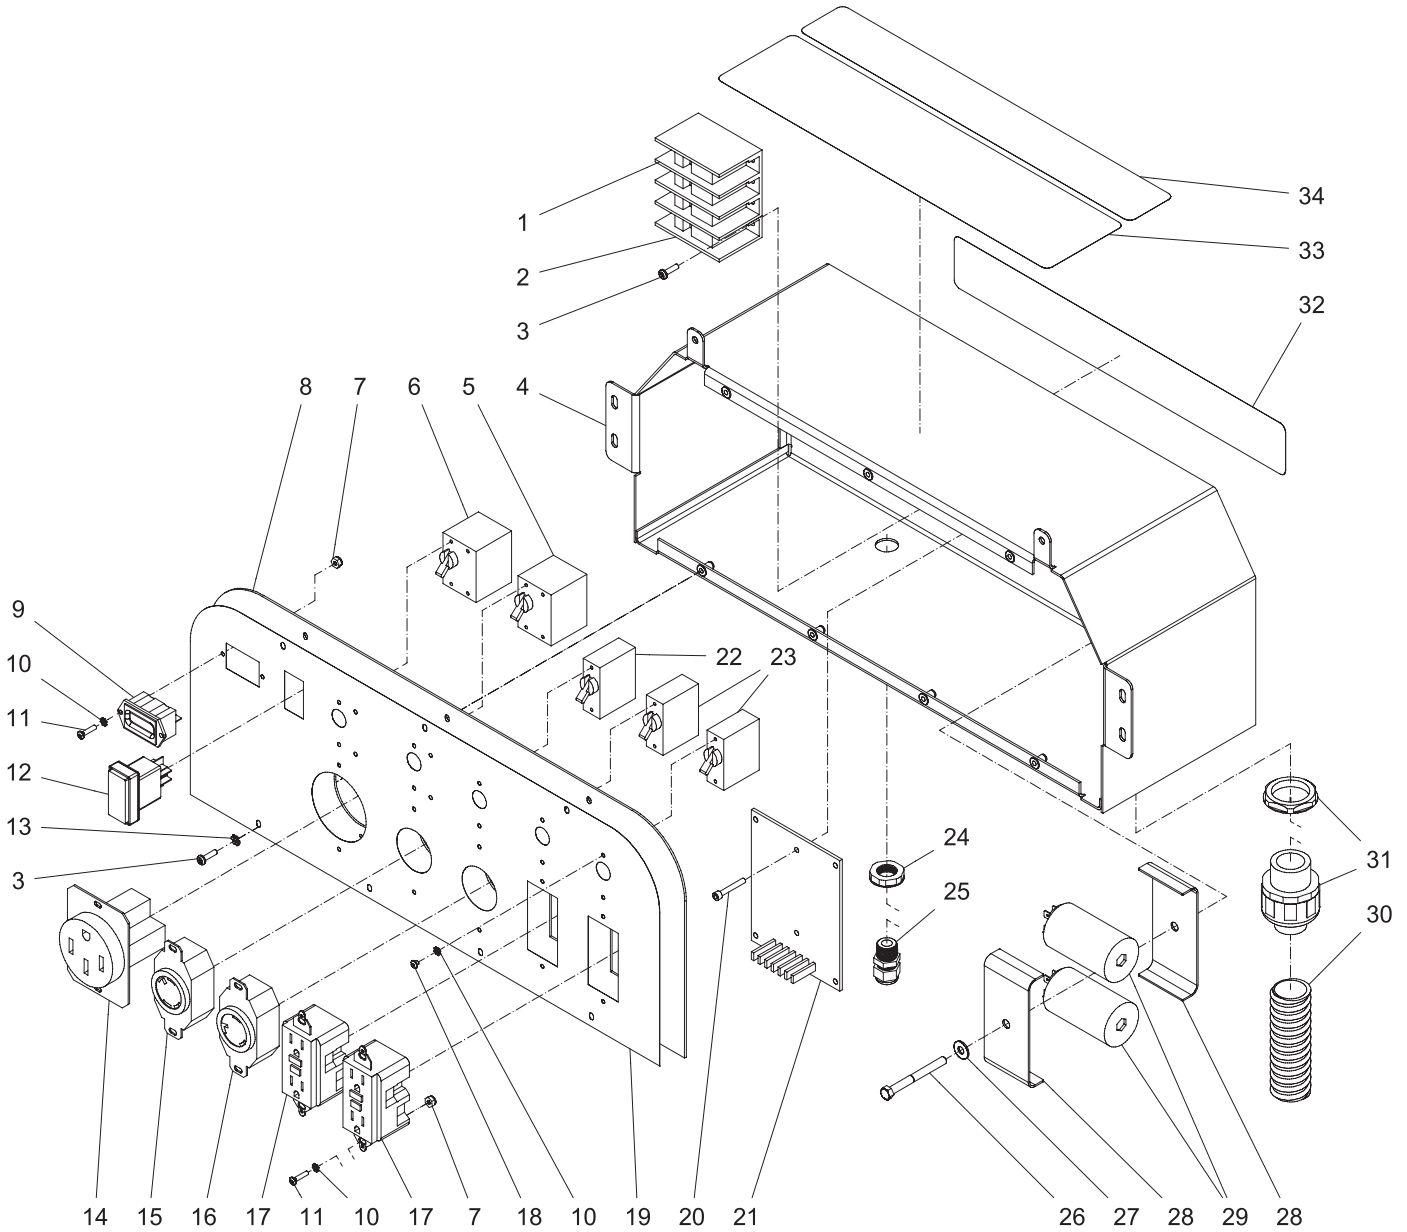

Figure 4 – Repair Parts Illustration for GEN-12000-1GHE E-Box Assy

Models 6FYA4

Repair Parts List for Electric Box Assembly

Ref. No.	Description	Part No.	Qty.	Ref. No.	Description	Part No.	Qty.
1	Power Block 3-Pole	32-0905	1	20	Bolt	27-0740	2
2	Power Block Adder	32-0912	4	21	Idle Down Board	32-0896	1
3	Bolt	27-8942	4	22	Toggle Breaker SP-30A	32-0836	1
4	Electric Box	20-1114A01	1	23	Toggle Breaker SP 20A	32-0834	3
5	Toggle Breaker DP-30A	32-0837	1	24	Locknut	32-0587	1
6	Circuit Breaker Toggle DP-50A	32-0902	1	25	Strain Relief	32-0586	1
7	Locknut	30-0152	16	26	Bolt	27-0022	1
8	Electric Panel	20-1115A01	1	27	Washer	28-0002	2
9	Hour Meter	32-0668	1	28	Capacitor Clamp Bracket	20-0797A01	2
10	Lockwasher	29-1013	26	29	Capacitor	32-0846	2
11	Bolt	27-8881	12	30	Conduit Flex		
12	Rocker Switch	32-0626	1		*(Two Feet Required)	32-0908	1
13	Lockwasher	29-1009	7	31	Conduit Flex	32-0996	1
14	Receptacle L14-50	32-0904	1	32	Decal- Carbon Monoxide (See 34-9039)	N/A Sep.	1
15	Receptacle L14-30	32-0831	1	33	Decal- Operations (See 34-9039)	N/A Sep.	1
16	Receptacle L5-30	32-0832	1	34	Decal- Warning (See 34-9039)	N/A Sep.	1
17	Receptacle GFCI 20A	32-0830	2		Decal Set (Inc 19, 32, 33-34)	34-9039	1
18	Bolt	27-9574	14				
19	Decal-Control Panel (See 34-9039)	N/A Sep.	1				