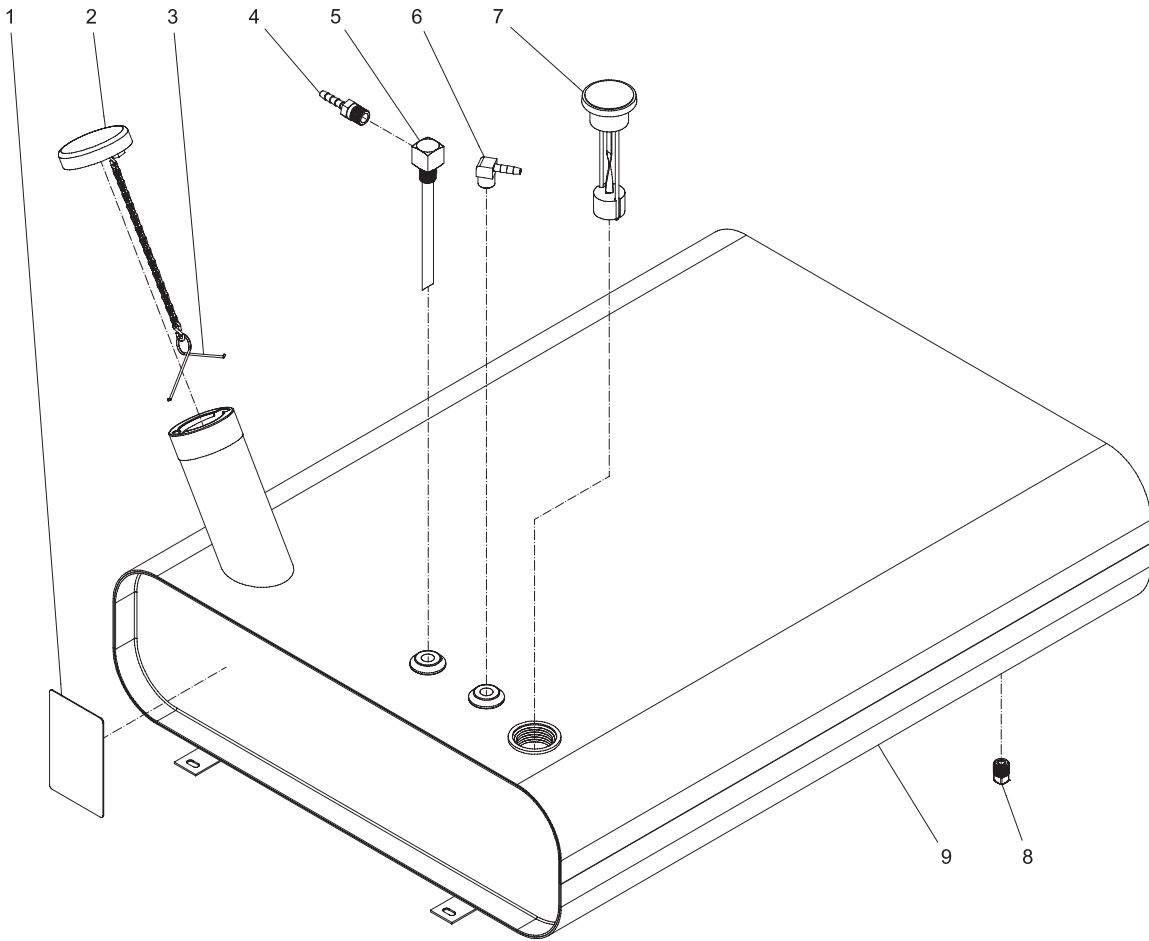

For Repair Parts, call 1-800-323-0620

24 hours a day – 365 days a year

Please provide following information:

- -Model number
- -Serial number (if any)
- -Part description and number as shown in parts list

E
N
G
L
I
S
H

Figure 3 – Repair Parts Illustration for 856-0019 071410

Models 6FYA4

Repair Parts List for Gas Tank Assembly

Ref. No.	Description	Part No.	Qty.	Ref. No.	Description	Part No.	Qty.
1	Decal- Caution: Gasoline Only (See 34-9039)	N/A	1	5	Fuel Pick Up	33-0271	1
2	Fuel Cap	12-0229	1	6	Elbow	23-0054	1
3	Fuel Cap Catch	12-0228	1	7	Fuel Gauge	12-0184	1
4	Barb	23-0051	1	8	Plug	24-0009	1
				9	Fuel Tank	12-0207A01	1