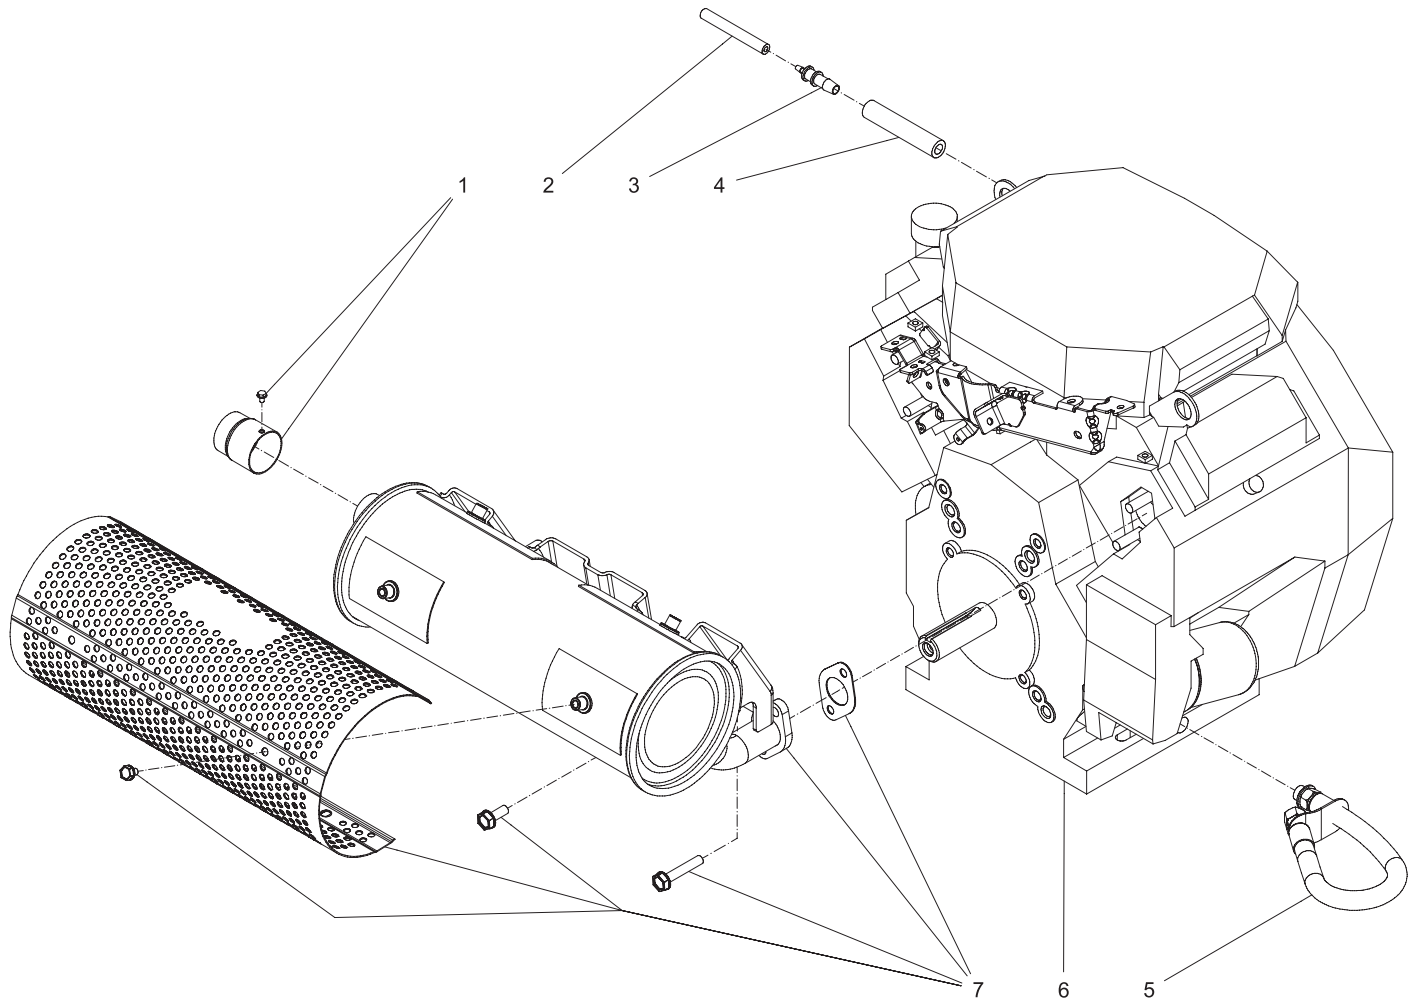

For Repair Parts, call 1-800-323-0620

24 hours a day – 365 days a year

Please provide following information:

- -Model number
- -Serial number (if any)
- -Part description and number as shown in parts list

Figure 2 – Repair Parts Illustration for 850-395 082710
For additional engine repair parts (i.e. air and oil filters), consult engine owners manual.