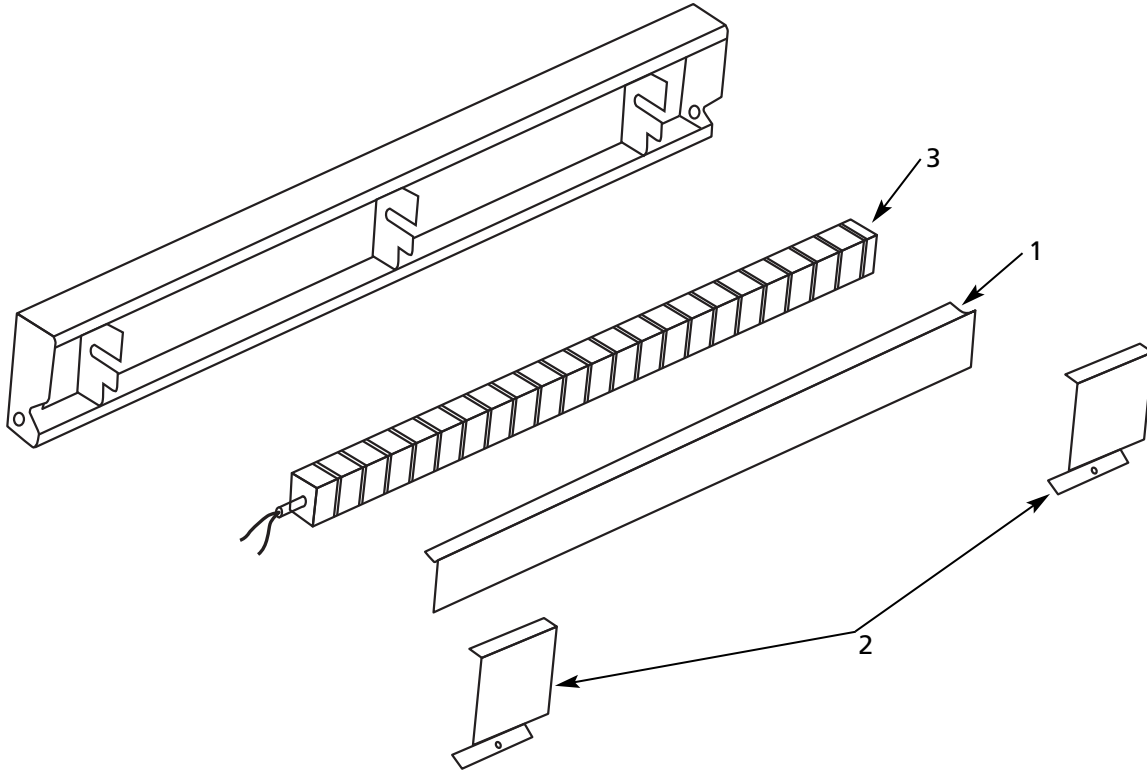

For Repair Parts, call 1-800-323-0620

24 hours a day – 365 days a year

Please provide following information:

- -Model number
- -Serial number (if any)
- -Part description and number as shown in parts list

Figure 8 – Repair Parts Illustration for Electric Baseboard Heaters

Repair Parts List for Electric Baseboard Heaters

Ref. No.	Description	3UG76D/ 3UG82D	3UG77D/ 3UG83D	3UG78D/ 3UG84D	3UG79D/ 3UG85D	Qty.
	Length	2' 6"	3'	4'	5'	
1	Front Cover	14022122116	14022122117	14022122118	14022122119	1
2	Junction Box Cover	14022261000	14022261000	14022261000	14022261000	2
3	Element 120V	18022056007	18022056011	18022044017	18022044023	1
	240V	18022056005	18022056009	18022044015	18022044021	1

Ref. No.	Description	3UG80D/ 3UG86D	3UG87D	4TM76D	Qty.
	Length	6'	8'	8'	
1	Front Cover	14022122120	14022122121	14022122121	1
2	Junction Box Cover	14022261000	14022261000	14022261000	2
3	Element 120V	18022094015	–	–	1
	240V	18022044027	18022044033	18022044045	1

E
N
G
L
I
S
H