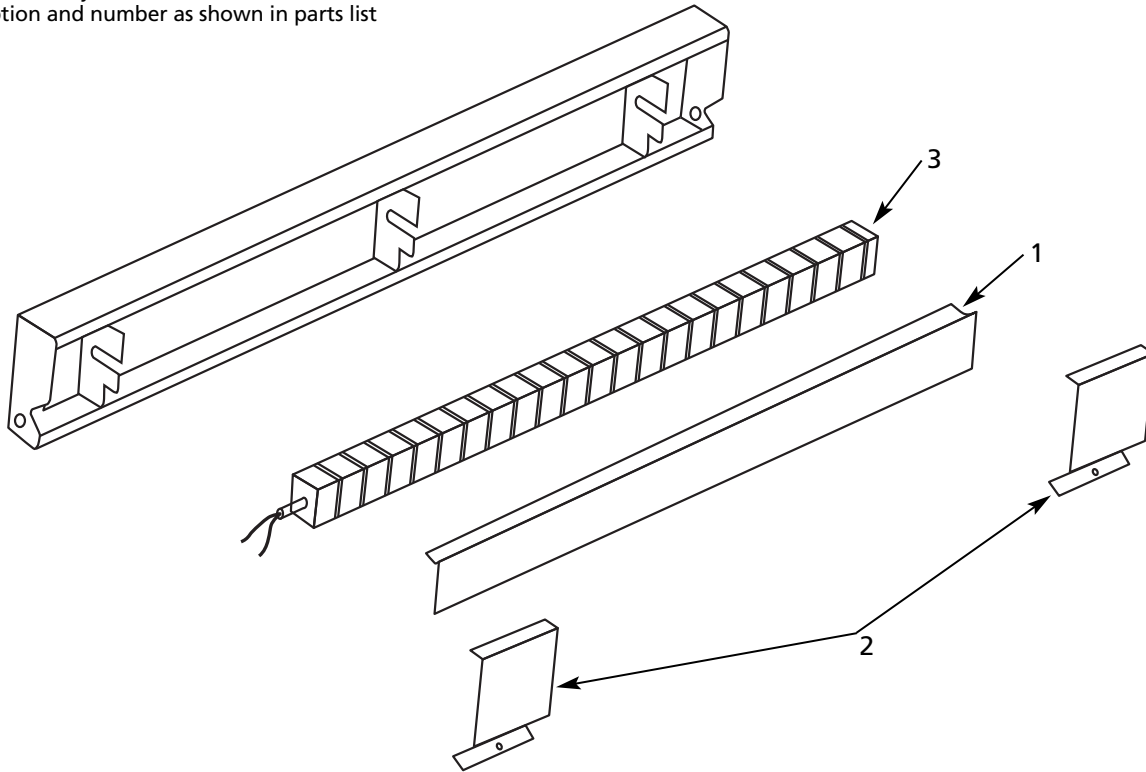

For Repair Parts, call 1-800-323-0620

24 hours a day – 365 days a year

Please provide following information:

- -Model number
- -Serial number (if any)
- -Part description and number as shown in parts list

Figure 9 – Repair Parts Illustration for Electric Baseboard Heaters

Repair Parts List for Electric Baseboard Heaters

Ref. No.	Description	3ENA5/ 3ENC1/ 3ENC4	3ENA6/ 3ENC2/ 3ENC5	3ENA7/ 3KB39D/ 3KB35D	3ENA8/ 3KB40D/ 3KB36D	Qty.
	Length	2' 6"	3'	4'	5'	
1	Front Cover	14022122040	14022122041	14022122042	14022122043	1
2	Junction Box Cover	14022261003	14022261003	14022261003	14022261003	2
3	Element 120V	18022056007	18022056011	18022044017	18022044023	1
	208V	18022056006	18022056010	18022044016	18022044022	1
	277V	18022056004	18022056008	18022044014	18022044020	1

Ref. No.	Description	3ENA9 3KB41D 3KB37D	3KB42D 3KB38D	3ENC3 3ENC6	Qty.
	Length	6'	8'	8'	1
1	Front Cover	14022122044	14022122045	14022122045	1
2	Junction Box Cover	14022261003	14022261003	14022261003	2
3	Element 120V	18022094015	—	—	1
	208V	18022044028	18022044034	18022044044	1
	277V	18022044026	18022044032	18022044046	1

E
N
G
L
I
S
H