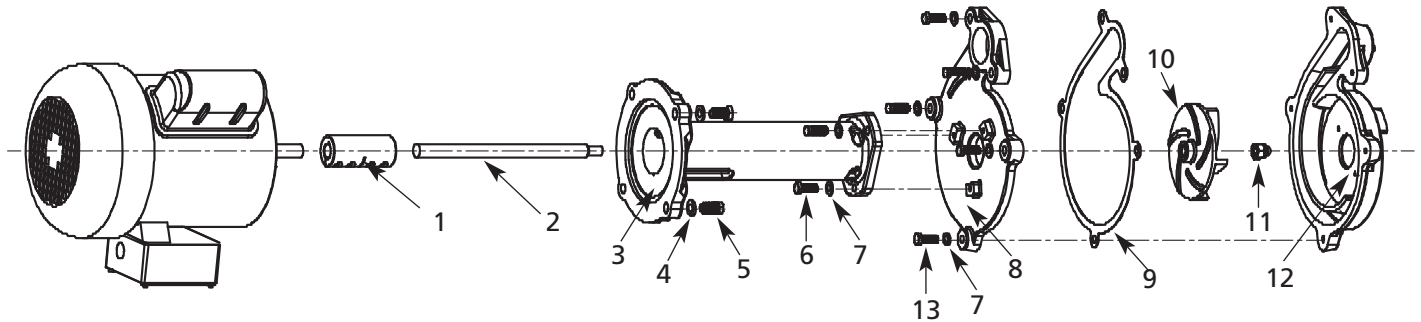

For Repair Parts, call 1-800-Grainger

24 hours a day – 365 days a year

Please provide following information:

- -Model number
- -Serial number (if any)
- -Part description and number as shown in parts list

Figure 7b – Repair Parts Illustration for Coolant/Recirculating Pump (Continued)

Repair Parts List for Coolant/Recirculating Pump (Continued)

Ref. No.	Description	Part Number for Models:				Qty.
		4JPG6A	4JPG7	4JPG8A	4JPG9	
1	Coupling with Set Screws	PP24093BQ0902G	PP24093BQ0902G	PP24093BQ0902G	PP24093BQ0902G	1
2	Shaft	PP24053BN0903G	PP24053BN0903G	PP24053BQ0903G	PP24053BQ0903G	1
3	Column	PP23023BN0904G	PP23023BN0904G	PP23023BQ0904G	PP23023BQ0904G	1
4	Split Lock Washer	PP210410006G	PP210410006G	PP210410006G	PP210410006G	4
5	Cap Screws	PP2102U2806G	PP2102U2806G	PP2102U2806G	PP2102U2806G	4
6	Cap Screws	PP2102U2506G	PP2102U2506G	PP2102U2506G	PP2102U2506G	3
7	Split Lock Washer	PP21046006G	PP21046006G	PP21046006G	PP21046006G	8
8	Volute Cover	PP23023BQ0102G	PP23023BQ0102G	PP23023BQ0102G	PP23023BQ0102G	1
9	Gasket	PP26183BQ0103G	PP26183BQ0103G	PP26183BQ0103G	PP26183BQ0103G	1
10	Impeller	PP24053BN0201G	PP24053BN0201G	PP24053BQ0201G	PP24053BQ0201G	1
11	Acorn Nut	PP2101U2002G	PP2101U2002G	PP2101U2002G	PP2101U2002G	1
12	Volute	PP23023BQ0101G	PP23023BQ0101G	PP23023BQ0101G	PP23023BQ0101G	1
13	Hex Bolt	PP2102U2503G	PP2102U2503G	PP2102U2503G	PP2102U2503G	5