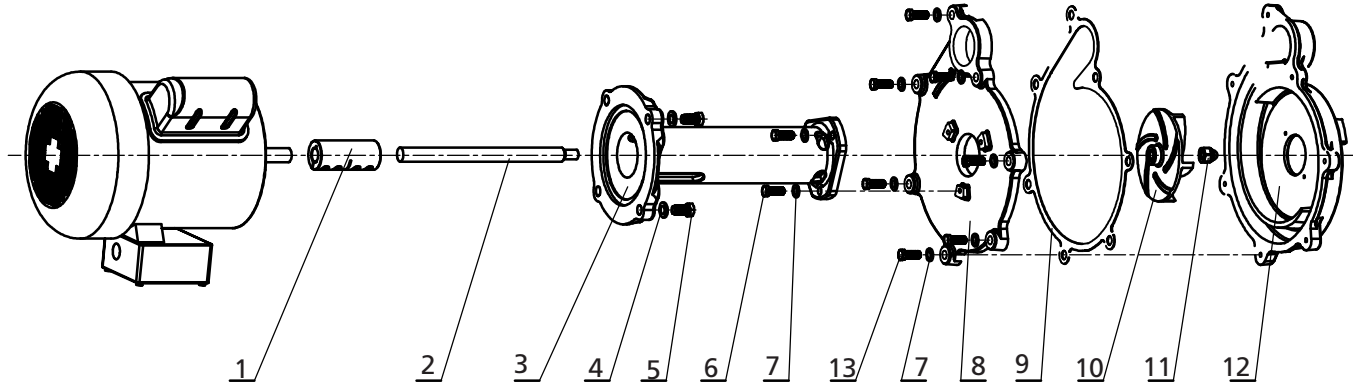

For Repair Parts, call 1-800-Grainger

24 hours a day – 365 days a year

Please provide following information:

- -Model number
- -Serial number (if any)
- -Part description and number as shown in parts list

Figure 7a – Repair Parts Illustration for Coolant/Recirculating Pump

Repair Parts List for Coolant/Recirculating Pump

Ref. No.	Description	Part Number for Models:				Qty.
		4JPH5A	4JPH6	4JPH7	4JPH8	
1	Coupling with Set Screws	PP24093BQ0902G	PP24093BQ0902G	PP24093BQ0902G	PP24093BQ0902G	1
2	Shaft	PP24053BS0903G	PP24053BS0903G	PP24053BS0903G	PP24053BS0903G	1
3	Column	PP23023BS0904G	PP23023BS0904G	PP23023BS0904G	PP23023BS0904G	1
4	Split Lock Washer	PP210410006G	PP210410006G	PP210410006G	PP210410006G	4
5	Cap Screws	PP2102U2806G	PP2102U2806G	PP2102U2806G	PP2102U2806G	4
6	Cap Screws	PP2102U2506GG	PP2102U2506GG	PP2102U2506GG	PP2102U2506GG	3
7	Split Lock Washer	PP21046006GG	PP21046006GG	PP21046006GG	PP21046006GG	10
8	Volute Cover	PP23023BS0102G	PP23023BS0102G	PP23023BS0102G	PP23023BS0102G	1
9	Gasket	PP26183BS0103G	PP26183BS0103G	PP26183BS0103G	PP26183BS0103G	1
10	Impeller	PP24053BS0201G	PP24053BS0201G	PP24053BY0201G	PP24053BY0201G	1
11	Acorn Nut	PP2101U2002G	PP2101U2002G	PP2101U2002G	PP2101U2002G	1
12	Volute	PP23023BS0101G	PP23023BS0101G	PP23023BY0101G	PP23023BY0101G	1
13	Hex Bolt	PP2102U2503G	PP2102U2503G	PP2102U2503G	PP2102U2503G	7