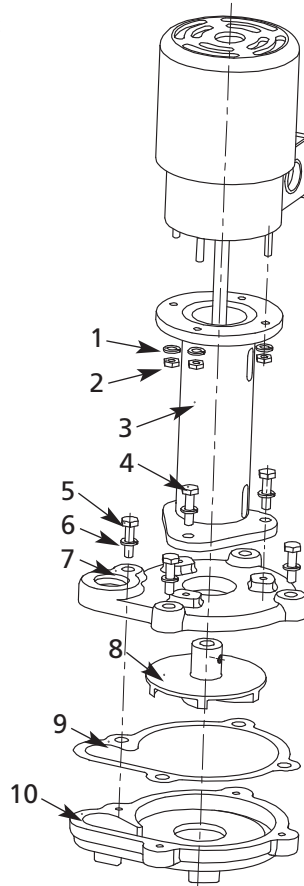

For Repair Parts, call 1-800-Grainger

24 hours a day – 365 days a year

Please provide following information:

- -Model number
- -Serial number (if any)
- -Part description and number as shown in parts list

Figure 6 – Repair Parts Illustration for Coolant/Recirculating Pump

Repair Parts List for Coolant/Recirculating Pump

Ref. No.	Description	Part Number for Models:		Qty.
		4JPH3A	4JPH4A	
1	Washer	PP210450Z02G	PP210450Z02G	4
2	Hex Nut	PP2101U19Z02G	PP2101U19Z02G	4
3	Column	PP23023BU09G	PP23023BU09G	1
4	Hex Bolt	PP2102U2504G	PP2102U2504G	3
5	Hex Bolt	PP2102U2503G	PP2102U2503G	4
6	Spring Washer	PP21046501G	PP21046501G	7
7	Volute Cover	PP23023BU0102G	PP23023BU0102G	1
8	Impeller with Set Screw	PP20003BU02G	PP20003BU02G	1
9	Gasket	PP26123BU05G	PP26123BU05G	1
10	Volute	PP23023BU0101G	PP23023BU0101G	1