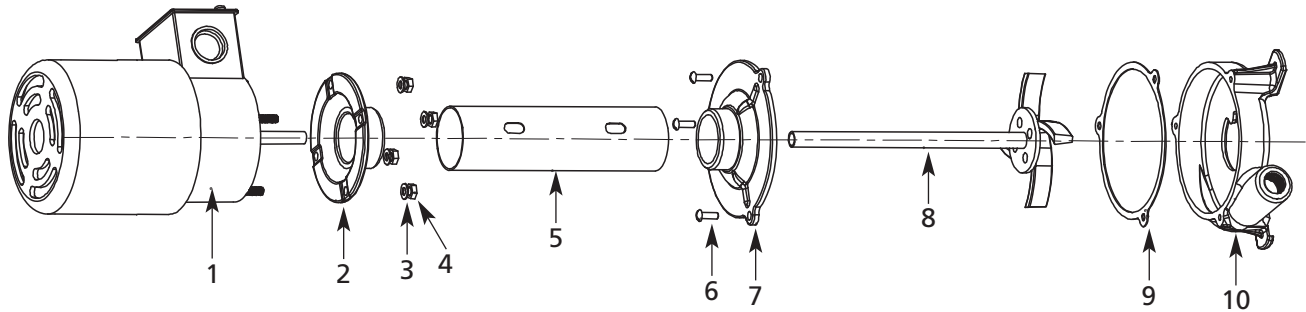

Figure 4 – Repair Parts Illustration for Coolant / Recirculating Pumps

Repair Parts List for Coolant / Recirculating Pumps

Ref. No.	Description	Part No.	Qty.	Ref. No.	Description	Part No.	Qty.
1	Motor (Model 4JPG5)	PP3136102G	1	6	Bolt	PP2102U16C01G	3
	Motor (Model 4JPG4)	PP3136101G	1	7	Volute cover	PP23253BW0102G	1
2	Flange	PP23253BW0903G	1	8	Impeller assembly	PP20003BW02G	1
3	Washer	PP210450Z02G	4	9	Flat Gasket	PP26123BW0501G	1
4	Nut	PP2101U19Z02G	4	10	Volute	PP23253BW0101G	
5	Column	PP24253BW0901G	1				