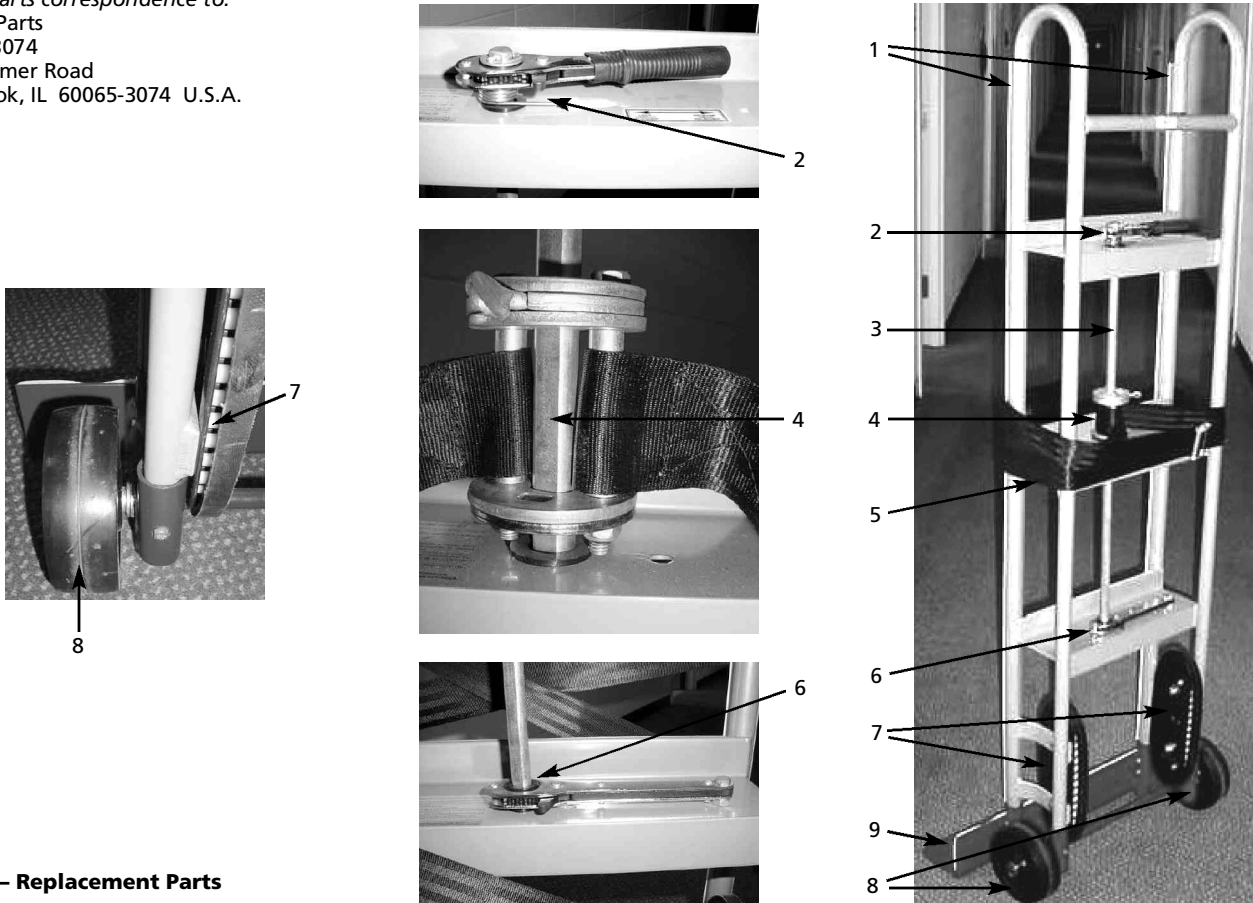

Address parts correspondence to:

Grainger Parts
 P.O. Box 3074
 1657 Shermer Road
 Northbrook, IL 60065-3074 U.S.A.

Figure 5 – Replacement Parts

Replacement Parts List

Ref. No.	Description	3W042I	3W311C	QTY
1	Cushion Strip, Yellow/White	CS-042	CS-042	2
2	Upper Ratchet Assembly (Includes Torsion Spring, Rubber Handle)	URA-042	URA-042	1
3	Ratchet Shaft	RS-042	RS-042	1
4	Belt Spool Assembly (Belt not included)	BS-042	BS-042	1
5	Belt Set with Buckle	B-042	B-042	1
6	Lower Ratchet	LR-042	LR-042	1
7	Stair Climber Assembly, (Includes 2 Plastic Spacers, 2 Bolts, 4 Washers, 2 Lock Nuts)	SC-042	SC-042	2
8	Wheel, Hard Rubber	W-042	W-042	2
9	Nose/Toe Plate Assembly	-	NPA-311	1
10	Wheel Hardware Kit (Includes 1 Cotter Pin, 3 Washers)	WHK-042	WHK-042	2
11	Ratchet Shaft Hardware Kit (Includes 3 Plastic Bushings, 5 Steel Washers, 2 Cotter Pins)	RSHK-042	RSHK-042	1