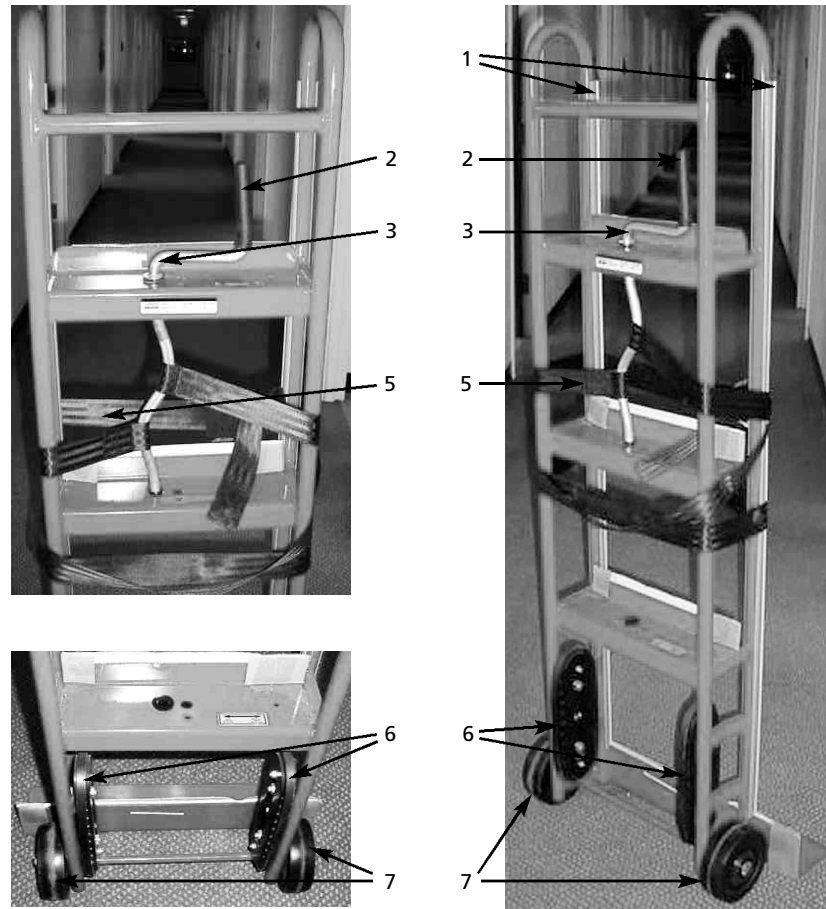

Address parts correspondence to:

Grainger Parts
 P.O. Box 3074
 1657 Shermer Road
 Northbrook, IL 60065-3074 U.S.A.

Figure 5 – Replacement Parts

Replacement Parts List

Ref. No.	Description	3W042I	3W311C	QTY
1	Cushion Strip, Yellow/White	CS-042	CS-042	2
2	Upper Ratchet Assembly (Includes Torsion Spring, Rubber Handle)	URA-042	URA-042	1
3	Ratchet Shaft	RS-042	RS-042	1
4	Belt Spool Assembly (Belt not included)	BS-042	BS-042	1
5	Belt Set with Buckle	B-042	B-042	1
6	Lower Ratchet	LR-042	LR-042	1
7	Stair Climber Assembly, (Includes 2 Plastic Spacers, 2 Bolts, 4 Washers, 2 Lock Nuts)	SC-042	SC-042	2
8	Wheel, Hard Rubber	W-042	W-042	2
9	Nose/Toe Plate Assembly	-	NPA-311	1
10	Wheel Hardware Kit (Includes 1 Cotter Pin, 3 Washers)	WHK-042	WHK-042	2
11	Ratchet Shaft Hardware Kit (Includes 3 Plastic Bushings, 5 Steel Washers, 2 Cotter Pins)	RSHK-042	RSHK-042	1

Address parts correspondence to:

Grainger Parts
 P.O. Box 3074
 1657 Shermer Road
 Northbrook, IL 60065-3074 U.S.A.

E
N
G
L
I
S
H

Figure 6 – Replacement Parts

Replacement Parts List

Ref. No.	Description	3W042I	QTY
1	Cushion Strip, Yellow/White	CS-042	2
2	Belt Tensioner Handle Foam Grip	HG-326	1
3	Belt Tensioner handle	BT-326	1
4	Belt Tensioner Hardware Kit (Includes 3 Plastic Bushings, 5 Steel Washers, 2 Cotter Pins)	BTHK-326	1
5	Belt Set with Buckle	B-042	1
6	Stair Climber Assembly, (Includes 2 Plastic Spacers, 2 Bolts, 4 Washers, 2 Lock Nuts)	SC-042	2
7	Wheel, Hard Rubber	W-042	2
8	Wheel Hardware Kit (Includes 1 Cotter Pin, 3 Washers)	WHK-042	2