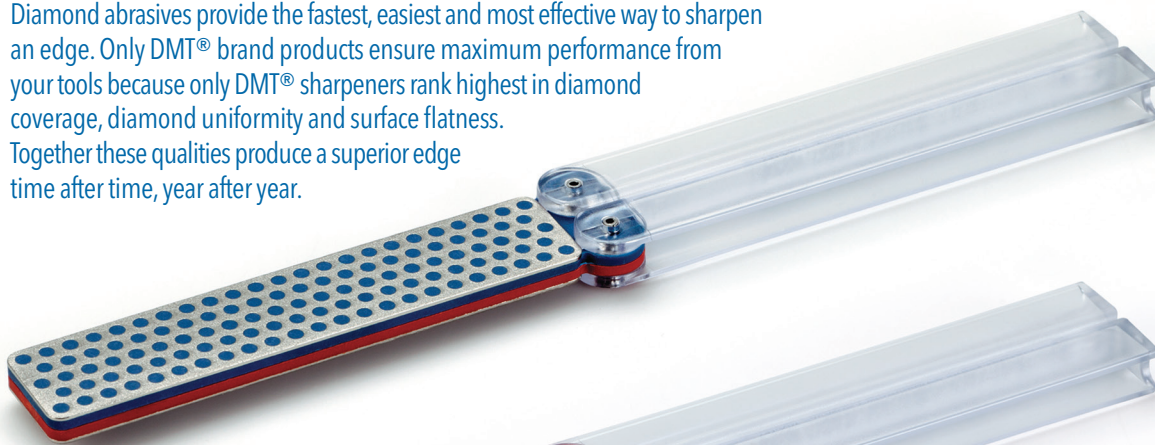

NEW

Iconic "polka-dot" pattern self-cleans while sharpening.

Superior diamond quality and coverage.

Compact folding design for easy stow-and-go.

No lubrication needed. (Use water only if desired.)

NEW see-through handles of tough engineered resin provide easy identification of tool type.

The New Generation of Diafold® Sharpeners

Our latest improvement to the Diafold® product line may appear small, but it delivers big on benefits. The new CLEAR resin handles offer not just a great new look; they make the sharpener visible to the consumer even while the product is closed. That makes the tool type identifiable at all times. Better still, it means the Diafold® can now be displayed in its folded position, allowing for smaller, lighter, and more eco-friendly packaging. Beyond that you get same great performance you've come to expect from DMT® and the same choice of diamond surfaces: our signature *interrupted diamond surface* for clean, continuous edge contact while sharpening; and our *continuous diamond surface* for use in tight spaces and on small pointed tools.

FEATURES

- 6 Tool Types (see back panel for details)
- CLEAR handles manufactured from tough engineered resin
- Lightweight eco-friendly packaging materials made with 93% less plastic
- Tamper-resistant packaging for security that's easier to open after purchase
- No change to UPC and Bar Codes

NEW Packaging

- Eco-friendly materials
- 93% less plastic
- Lighter weight
- Tamper resistant
- Easier to open after purchase

www.dmtsharp.com
tel. 508.481.5944

Diamond abrasives provide the fastest, easiest and most effective way to sharpen an edge. Only DMT® brand products ensure maximum performance from your tools because only DMT® sharpeners rank highest in diamond coverage, diamond uniformity and surface flatness. Together these qualities produce a superior edge time after time, year after year.