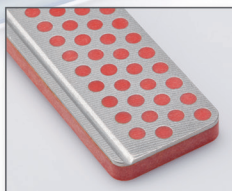

NEW

Iconic "polka-dot" pattern self-cleans while sharpening.

Superior diamond quality and coverage.

Compact folding design for easy stow-and-go.

No lubrication needed. (Use water only if desired.)

NEW see-through handles of tough engineered resin provide easy identification of tool type.

The New Generation of Diafold® Sharpeners

Our latest improvement to the Diafold® product line may appear small, but it delivers big on benefits. The new CLEAR resin handles offer not just a great new look; they make the sharpener visible to the consumer even while the product is closed. That makes the tool type identifiable at all times. Better still, it means the Diafold® can now be displayed in its folded position, allowing for smaller, lighter, and more eco-friendly packaging. Beyond that you get same great performance you've come to expect from DMT® and the same choice of diamond surfaces: our signature *interrupted diamond surface* for clean, continuous edge contact while sharpening; and our *continuous diamond surface* for use in tight spaces and on small pointed tools.

NEW Packaging

- Eco-friendly materials
- 93% less plastic
- Lighter weight
- Tamper resistant
- Easier to open after purchase

www.dmtsharp.com
tel. 508.481.5944

Diamond abrasives provide the fastest, easiest and most effective way to sharpen an edge. Only DMT® brand products ensure maximum performance from your tools because only DMT® sharpeners rank highest in diamond coverage, diamond uniformity and surface flatness. Together these qualities produce a superior edge time after time, year after year.

FWFC

FWF

FFHWF ▷
 Single-sided Diafold®, featuring our signature **interrupted diamond surface**, is also available with convenient hook sharpening groove.

FSKF

FFF

FCS5C

**DIAFOLD®
 MODELS:**

Double-sided Diafold®