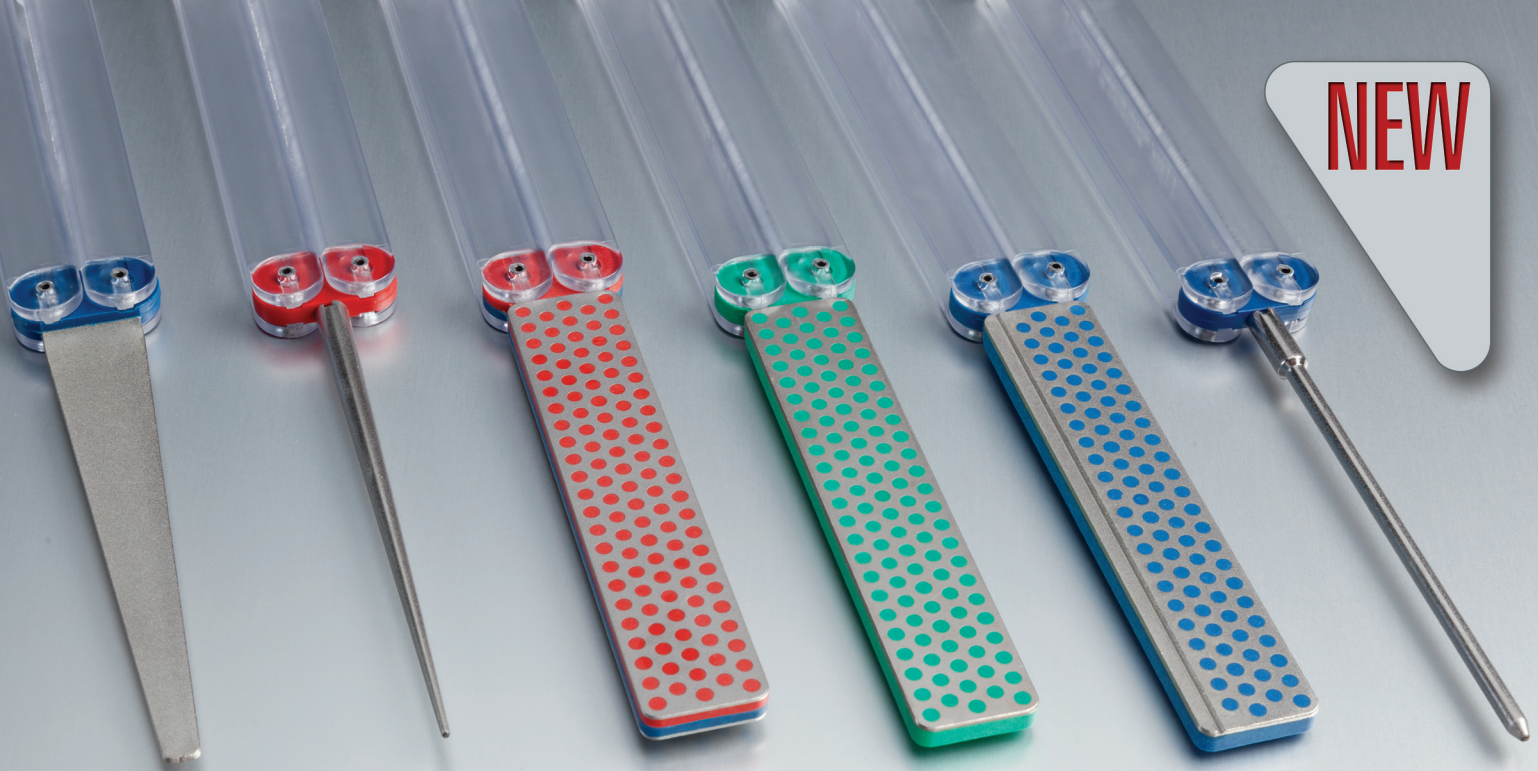

NEW

Iconic "polka-dot" pattern self-cleans while sharpening.

Superior diamond quality and coverage.

Compact folding design for easy stow-and-go.

No lubrication needed. (Use water only if desired.)

NEW see-through handles of tough engineered resin provide easy identification of tool type.

The New Generation of Diafold® Sharpeners

Our latest improvement to the Diafold® product line may appear small, but it delivers big on benefits. The new CLEAR resin handles offer not just a great new look; they make the sharpener visible to the consumer even while the product is closed. That makes the tool type identifiable at all times. Better still, it means the Diafold® can now be displayed in its folded position, allowing for smaller, lighter, and more eco-friendly packaging. Beyond that you get same great performance you've come to expect from DMT® and the same choice of diamond surfaces: our signature *interrupted diamond surface* for clean, continuous edge contact while sharpening; and our *continuous diamond surface* for use in tight spaces and on small pointed tools.

FEATURES

- 6 Tool Types (see back panel for details)
- CLEAR handles manufactured from tough engineered resin
- Lightweight eco-friendly packaging materials made with 93% less plastic
- Tamper-resistant packaging for security that's easier to open after purchase
- No change to UPC and Bar Codes

NEW Packaging

- Eco-friendly materials
- 93% less plastic
- Lighter weight
- Tamper resistant
- Easier to open after purchase

www.dmtsharp.com
tel. 508.481.5944

Diamond abrasives provide the fastest, easiest and most effective way to sharpen an edge. Only DMT® brand products ensure maximum performance from your tools because only DMT® sharpeners rank highest in diamond coverage, diamond uniformity and surface flatness. Together these qualities produce a superior edge time after time, year after year.