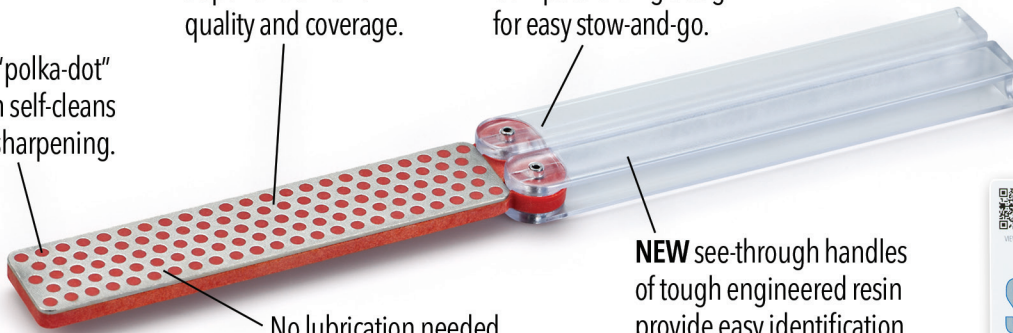

NEW

Iconic "polka-dot" pattern self-cleans while sharpening.

Superior diamond quality and coverage.

Compact folding design for easy stow-and-go.

No lubrication needed. (Use water only if desired.)

NEW see-through handles of tough engineered resin provide easy identification of tool type.

The New Generation of Diafold® Sharpeners

Our latest improvement to the Diafold® product line may appear small, but it delivers big on benefits. The new CLEAR resin handles offer not just a great new look; they make the sharpener visible to the consumer even while the product is closed. That makes the tool type identifiable at all times. Better still, it means the Diafold® can now be displayed in its folded position, allowing for smaller, lighter, and more eco-friendly packaging. Beyond that you get same great performance you've come to expect from DMT® and the same choice of diamond surfaces: our signature *interrupted diamond surface* for clean, continuous edge contact while sharpening; and our *continuous diamond surface* for use in tight spaces and on small pointed tools.

FEATURES

- 6 Tool Types (see back panel for details)
- CLEAR handles manufactured from tough engineered resin
- Lightweight eco-friendly packaging materials made with 93% less plastic
- Tamper-resistant packaging for security that's easier to open after purchase
- No change to UPC and Bar Codes

NEW Packaging

- Eco-friendly materials
- 93% less plastic
- Lighter weight
- Tamper resistant
- Easier to open after purchase

www.dmtsharp.com
tel. 508.481.5944

Diamond abrasives provide the fastest, easiest and most effective way to sharpen an edge. Only DMT® brand products ensure maximum performance from your tools because only DMT® sharpeners rank highest in diamond coverage, diamond uniformity and surface flatness. Together these qualities produce a superior edge time after time, year after year.