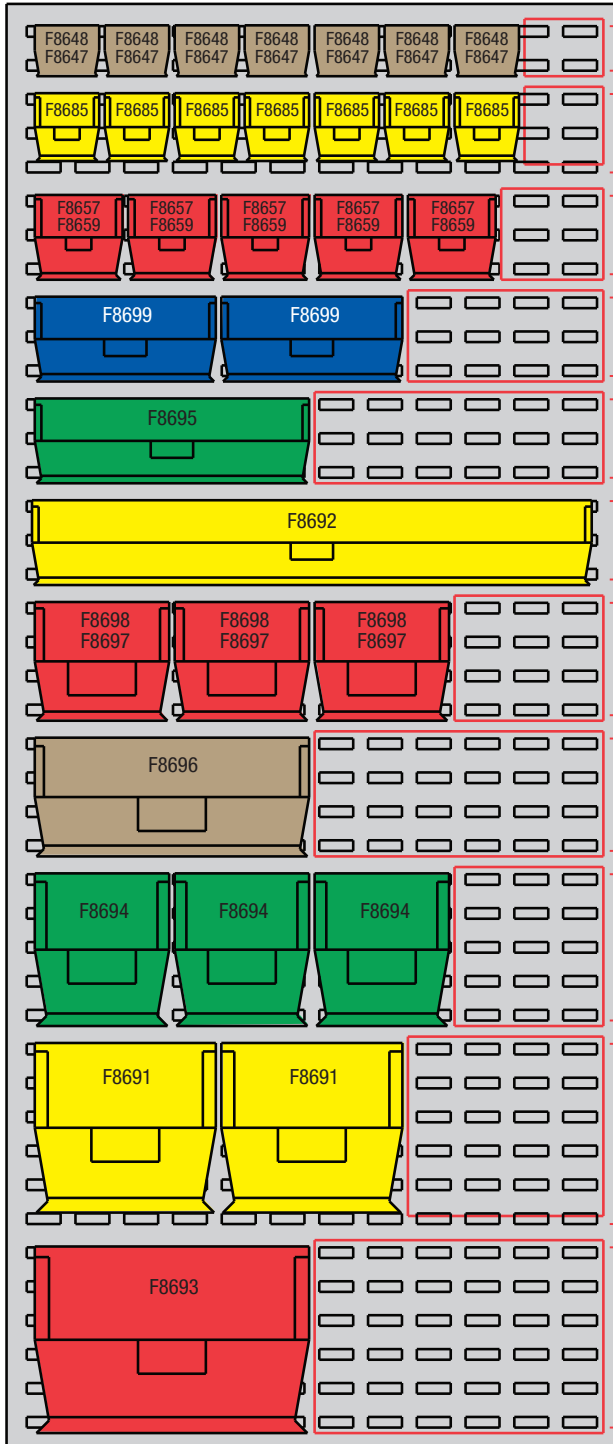

## Louvered Panel & Bin Combination Guide

for AkroBins® & Louvered Panels manufactured by **AKRO-MILS®**

**F8648, F8647**

Each bin is 1-1/2 louvers wide.  
Each row of bins uses two rows of louvers.

**F8685**

Each bin is 1-1/2 louvers wide.  
Each row of bins uses three rows of louvers.

**F8657, F8659**

Each bin is 2 louvers wide.  
Each row of bins uses three rows of louvers.

**F8699**

Each bin is 4 louvers wide.  
Each row of bins uses three rows of louvers.

**F8695**

Each bin is 6 louvers wide.  
Each row of bins uses three rows of louvers.

**F8692**

Each bin is 12 louvers wide.  
Each row of bins uses three rows of louvers.

**F8698, F8697**

Each bin is 3 louvers wide.  
Each row of bins uses four rows of louvers.

**F8696**

Each bin is 6 louvers wide.  
Each row of bins uses four rows of louvers.

**F8694**

Each bin is 3 louvers wide.  
Each row of bins uses five rows of louvers.

**F8691**

Each bin is 4 louvers wide.  
Each row of bins uses six rows of louvers.