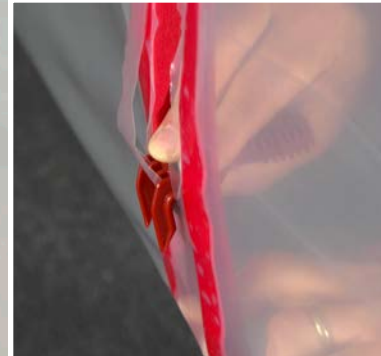

**Patented
ZipperKnife™
sheeting
cutter prevents
zipper jams!**

ZIPPERS & DOORS

ZipWall® Heavy-Duty Zippers

Quickly create an entryway in a plastic barrier wherever you need it

Durable self-adhesive zippers attach to plastic sheeting and specially designed ZipperKnife™ double-cuts the plastic to prevent jams.

- 7'-long, 3"-wide heavy-duty zippers withstand high traffic
- Flap hooks hold entryway open for easy access

No jams, easy access

ZipWall® Heavy-Duty Zipper 2-Pack

ZipWall® Heavy-Duty Zipper 12-Pack

Patented