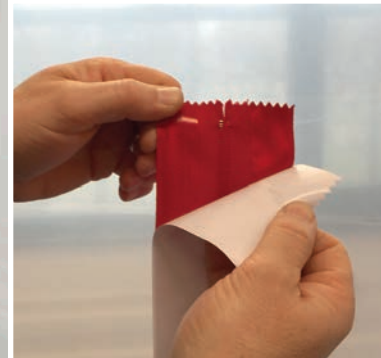

**Patented
ZipperKnife™
sheeting
cutter prevents
zipper jams!**

ZIPPERS & DOORS

ZipWall® Heavy-Duty Zippers

Quickly create an entryway in a plastic barrier wherever you need it

Durable self-adhesive zippers attach to plastic sheeting and specially designed ZipperKnife™ double-cuts the plastic to prevent jams.

- 7'-long, 3"-wide heavy-duty zippers withstand high traffic
- Flap hooks hold entryway open for easy access

No jams, easy access

ZipWall® Heavy-Duty Zipper 2-Pack

ZipWall® Heavy-Duty Zipper 12-Pack

Patented