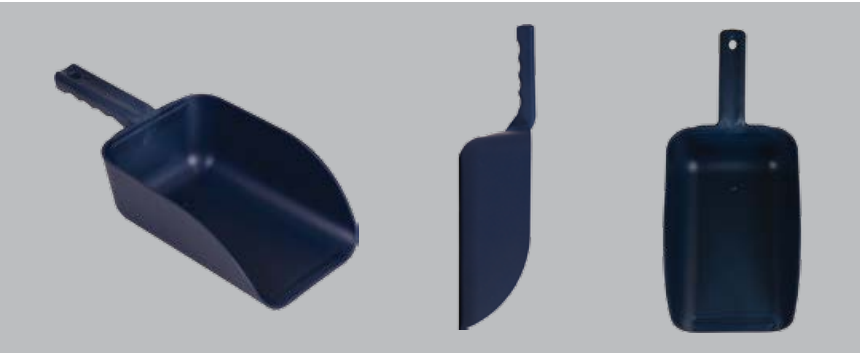

# 82 oz. Metal Detectable Hand Scoop

Series 6500MD

**REMCO**

Color-coded plastic scoops support food safety material handling, cleaning and sanitation programs that are aimed at preventing cross-contamination. Metal detectable color-coded tools provide the ultimate step in quality assurance and safety for the food processing industry.

## 82 oz. Metal Detectable Hand Scoop

6500MD

Rugged hand scoops are useful for moving bulk materials and fit into professional cross-contamination containment, food safety and HACCP programs. The material used to produce these scoops can be identified by standard metal detection equipment.

### Specifications:

Length: 15.1"

Width: 5.9"

Height: 3.3"

Capacity: 82 oz.

FDA Compliant Raw Materials: Yes

Material: Polypropylene with Semi-ferrous additive

Unit Weight: 0.87 lbs.