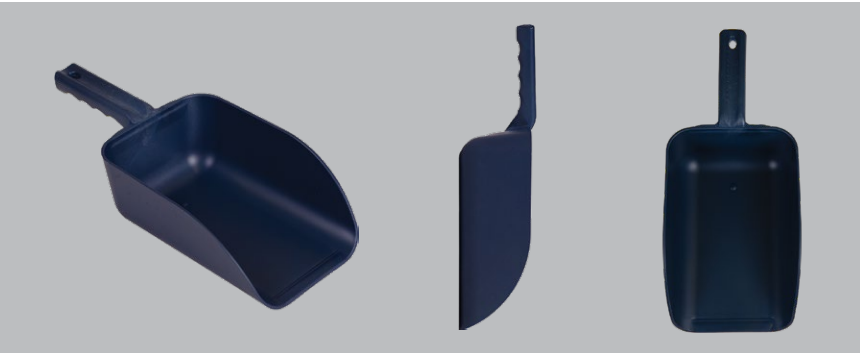

# 82 oz. Metal Detectable Hand Scoop

Series 6500MD

**Remco**

Color-coded plastic scoops support food safety material handling, cleaning and sanitation programs that are aimed at preventing cross-contamination. Metal detectable color-coded tools provide the ultimate step in quality assurance and safety for the food processing industry.

## 82 oz. Metal Detectable Hand Scoop

6500MD

Rugged hand scoops are useful for moving bulk materials and fit into professional cross-contamination containment, food safety and HACCP programs. The material used to produce these scoops can be identified by standard metal detection equipment.

### Specifications:

Length: 15.1"

Width: 5.9"

Height: 3.3"

Capacity: 82 oz.

FDA Compliant Raw Materials: Yes

Material: Polypropylene with Semi-ferrous additive

Unit Weight: 0.87 lbs.